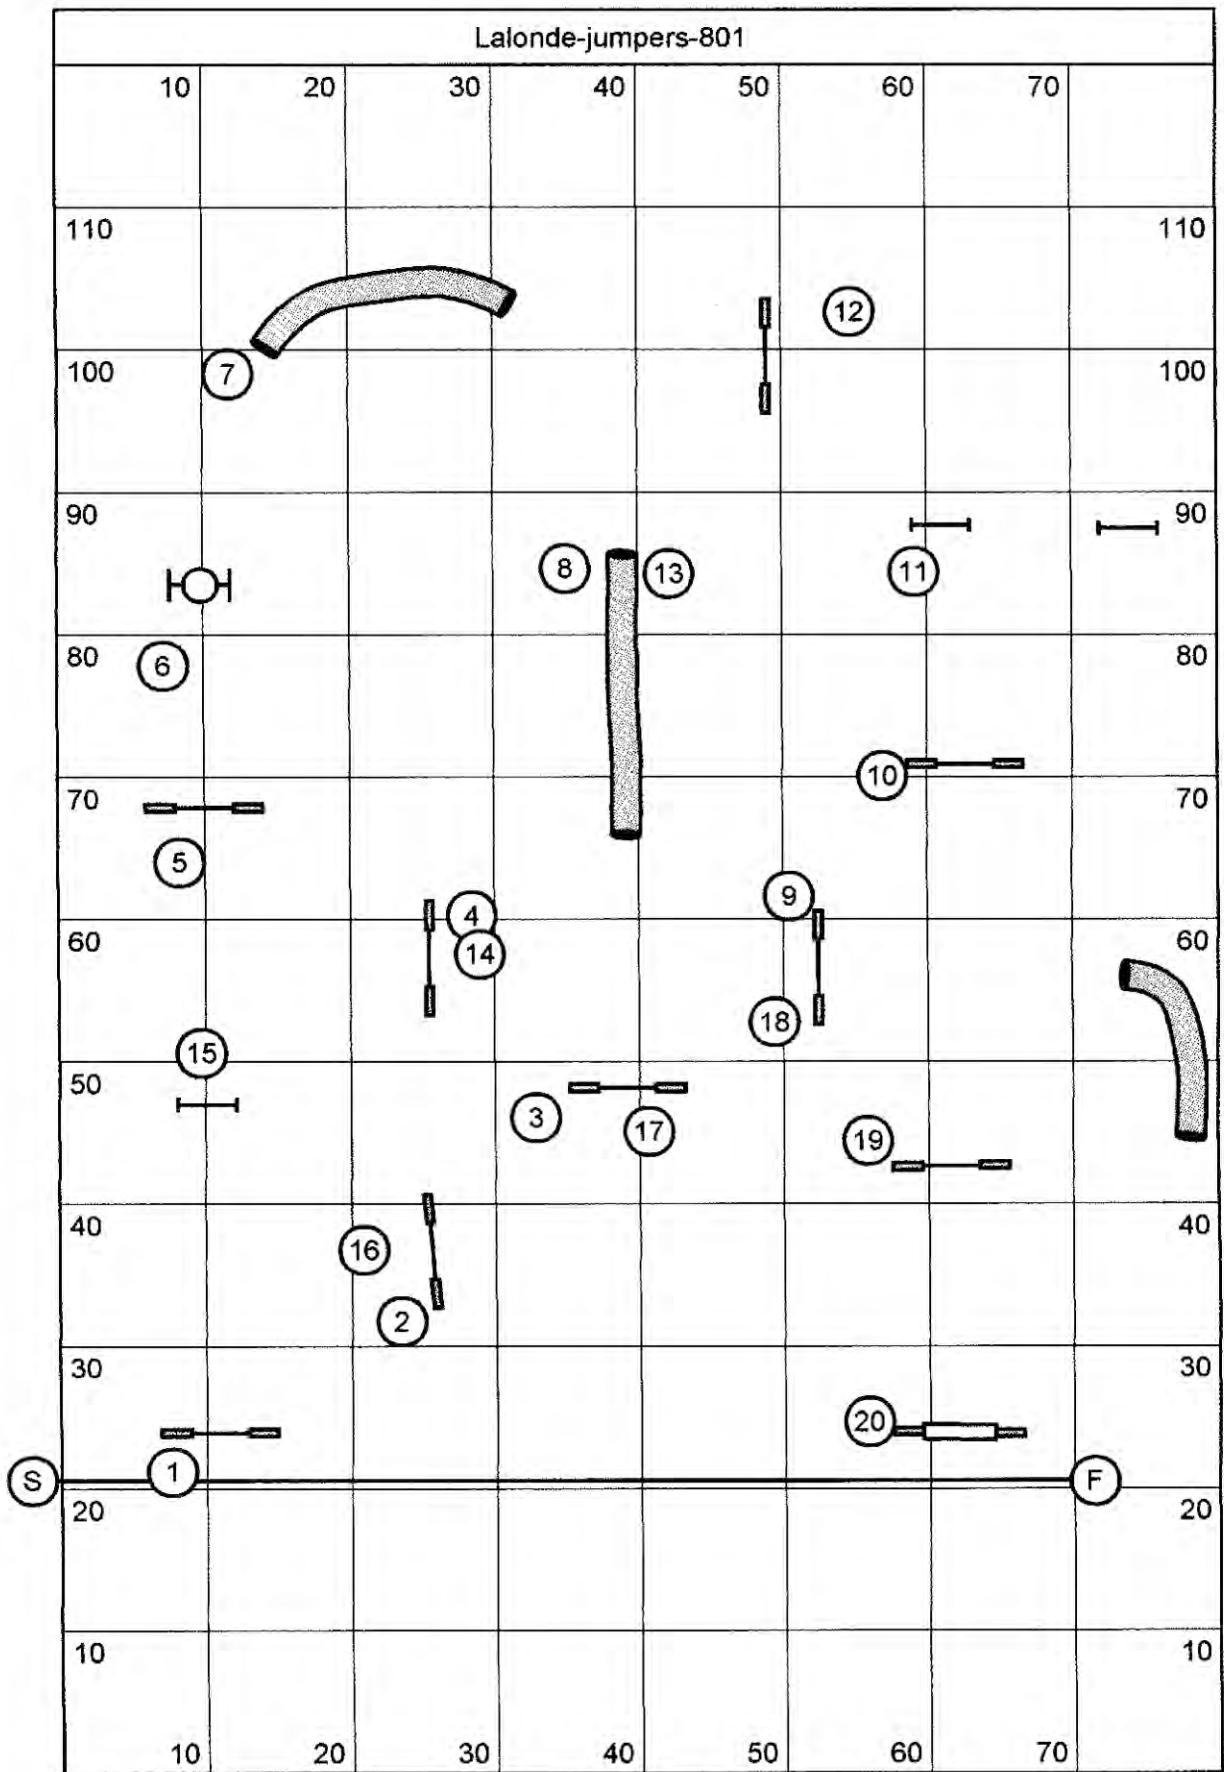

Standard 801

Regionals Standard 801 Designing Judge: Barry Beckner

Yards: 230 SCT Mini @ 2.9 = 79 SCT Open @ 3.1 = 74

MCT: 1.1 sec Vet - Mini +20% = 95 Vet - Open +20% = 89

Lalonde-jumpers-801

Estimated y/sec: Open: 4.15y/sec
153 Yards Mini: 3.75y/sec

37 Vet 44
41 Vet 49

designed by: Francine Lalonde

Designed by Claude Boisvert

REGIONAL JUMPER

Size : 484 feet / 3 = 162 yards SCT : 3.50 - 3.90 - 4.30

Mini @ 3.6 y/s = 45 sec Veteran: 51 sec

Regular @ 3.95 y/s = 41 sec Veteran: 49 sec

AAC Regional Championship - Gamblers 801
 Open: 40 seconds closing O. 20 - M.22 - OV.24 - MV. 26
 Designed by: France Jackson

Regional Gamblers - Designing Judge Gary White

Opening: 40 Sec. Gamble: Open Regular/Specials 18 sec; Open Vet 22 sec
 Mini Regular/Specials 20 sec; Mini Vet 24 sec