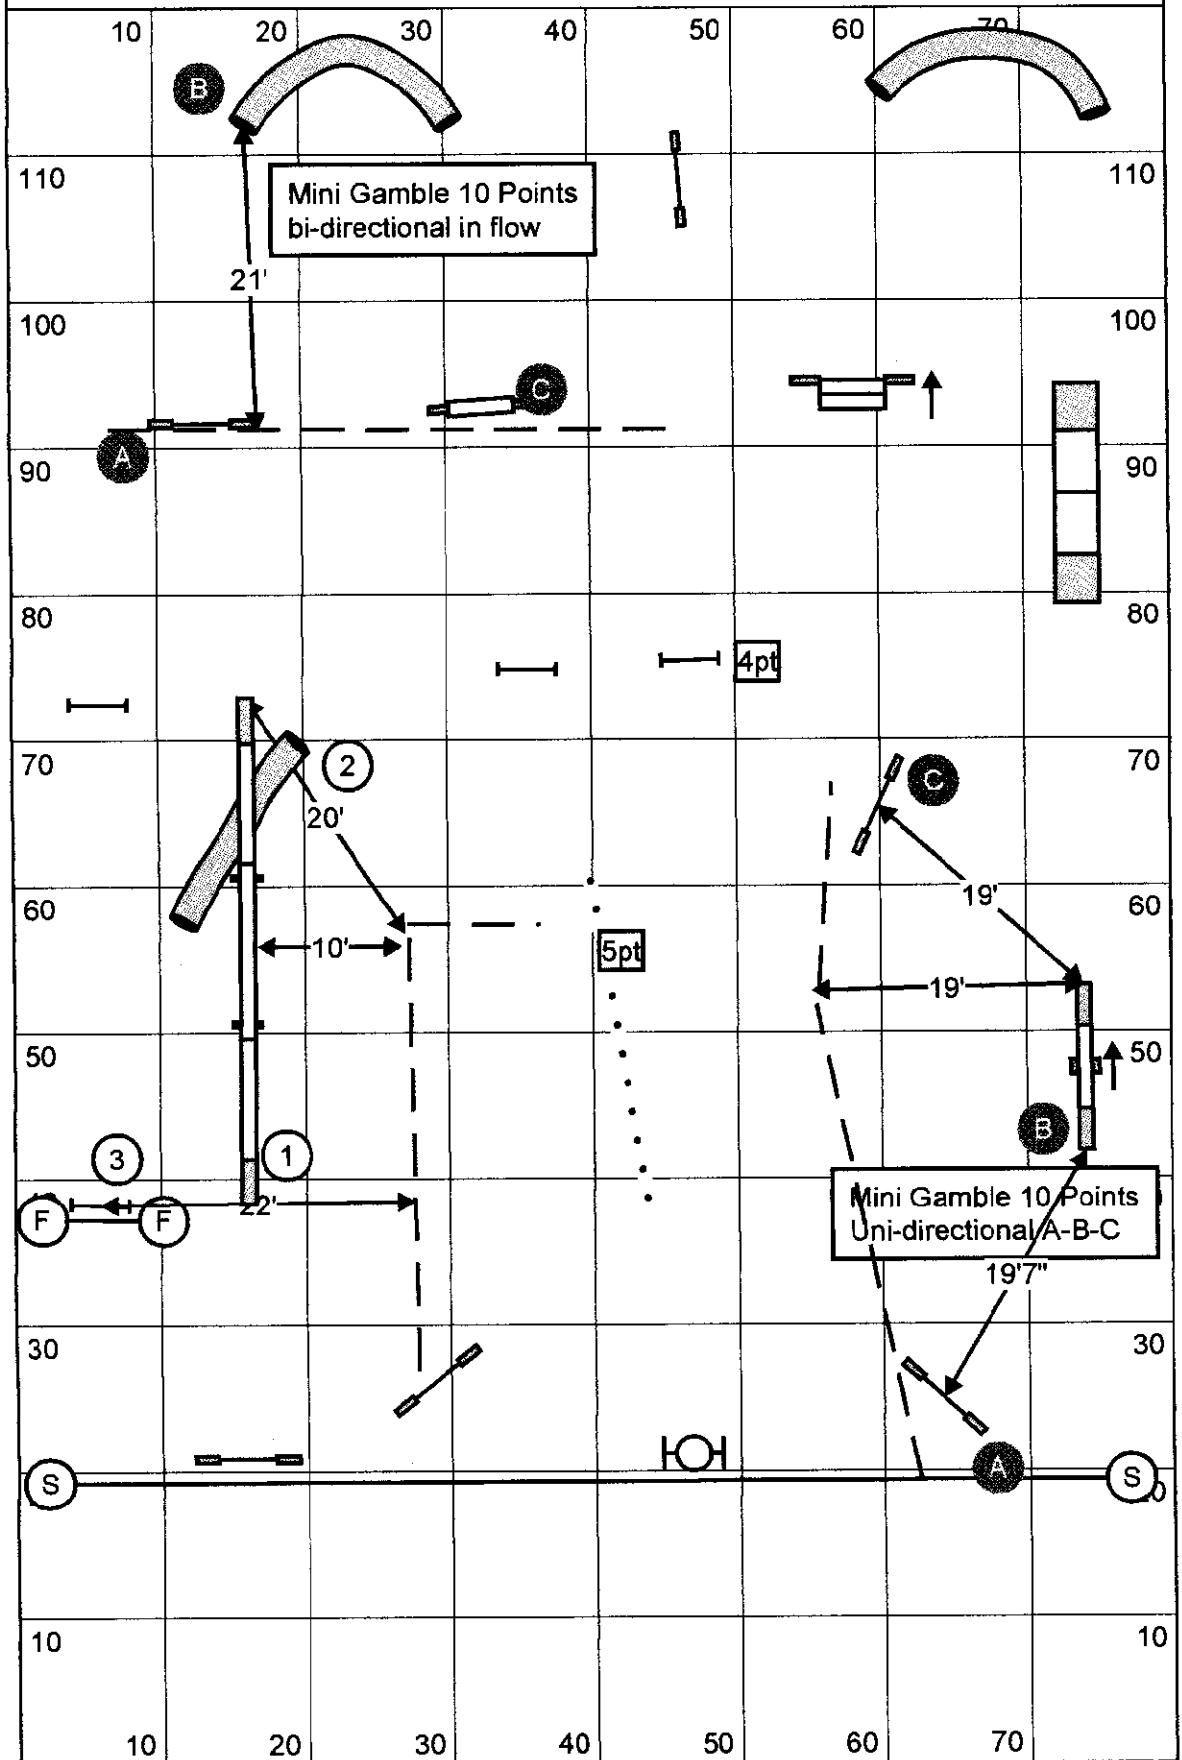

Standard 801

Regionals Standard 801 Designing Judge: Barry Beckner

Yards: 230 SCT Mini @ 2.9 = 79 SCT Open @ 3.1 = 74

MCT: 1.1 sec Vet - Mini +20% = 95 Vet - Open +20% = 89

Lalonde-jumpers-801

Estimated y/sec: Open: 4.15y/sec
153 Yards Mini: 3.75y/sec

37 Vet 44
41 Vet 49

designed by: Francine Lalonde

Designed by Claude Boisvert

REGIONAL JUMPER

Size : 484 feet / 3 = 162 yards SCT : 3.50 - 3.90 - 4.30

Mini @ 3.6 y/s = 45 sec Veteran: 51 sec

Regular @ 3.95 y/s = 41 sec Veteran: 49 sec

AAC Regional Championship - Gamblers 801
 Open: 40 seconds closing O. 20 - M.22 - OV.24 - MV. 26
 Designed by: France Jackson

Regional Gamblers - Designing Judge Gary White

Opening: 40 Sec. Gamble: Open Regular/Specials 18 sec; Open Vet 22 sec
 Mini Regular/Specials 20 sec; Mini Vet 24 sec