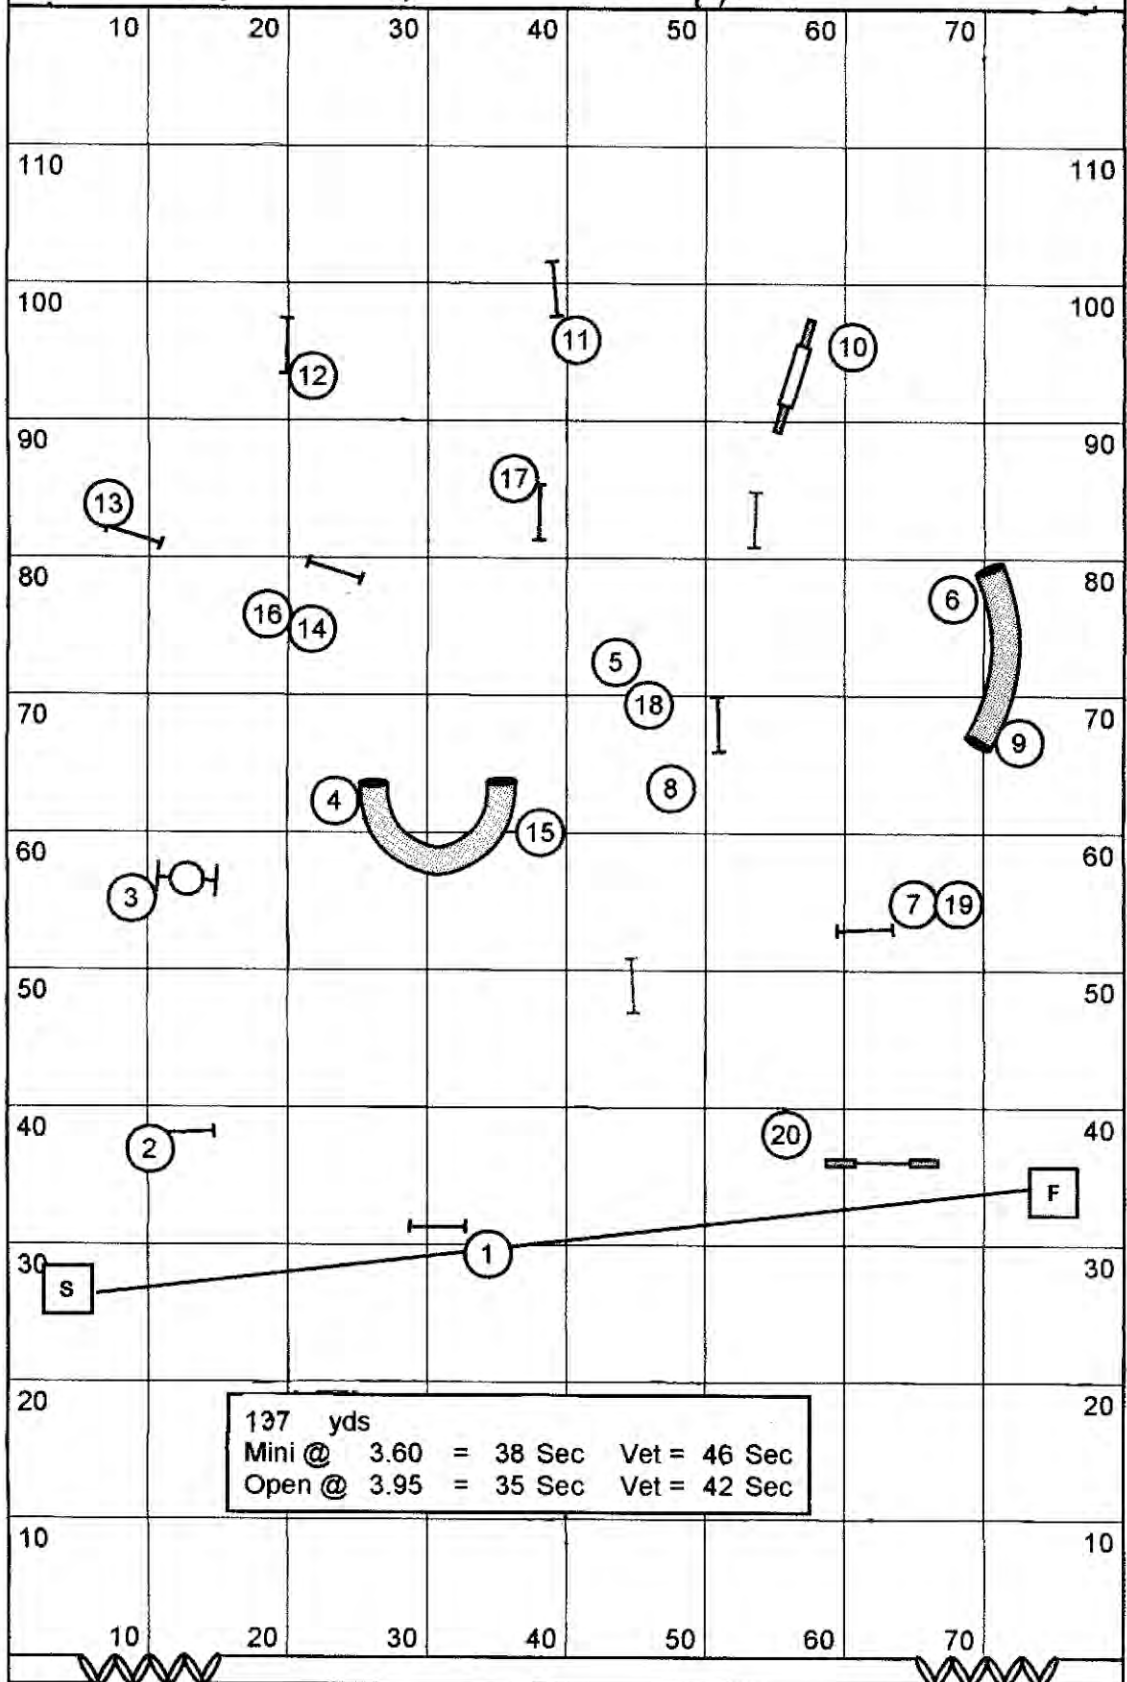

Standard 801

Regionals Standard 801 Designing Judge: Barry Beckner

Yards: 230 SCT Mini @ 2.9 = 79 SCT Open @ 3.1 = 74

MCT: 1.1 sec Vet - Mini +20% = 95 Vet - Open +20% = 89

Lalonde-jumpers-801

Estimated y/sec: Open: 4.15y/sec
153 Yards Mini: 3.75y/sec

37 Vet 44
41 Vet 49

designed by: Francine Lalonde

Designed by Claude Boisvert

REGIONAL JUMPER

Size : 484 feet / 3 = 162 yards SCT : 3.50 - 3.90 - 4.30

Mini @ 3.6 y/s = 45 sec Veteran: 51 sec

Regular @ 3.95 y/s = 41 sec Veteran: 49 sec

AAC Regional Championship - Gamblers 801
 Open: 40 seconds closing O. 20 - M.22 - OV.24 - MV. 26
 Designed by: France Jackson

Regional Gamblers - Designing Judge Gary White

Opening: 40 Sec. Gamble: Open Regular/Specials 18 sec; Open Vet 22 sec
 Mini Regular/Specials 20 sec; Mini Vet 24 sec