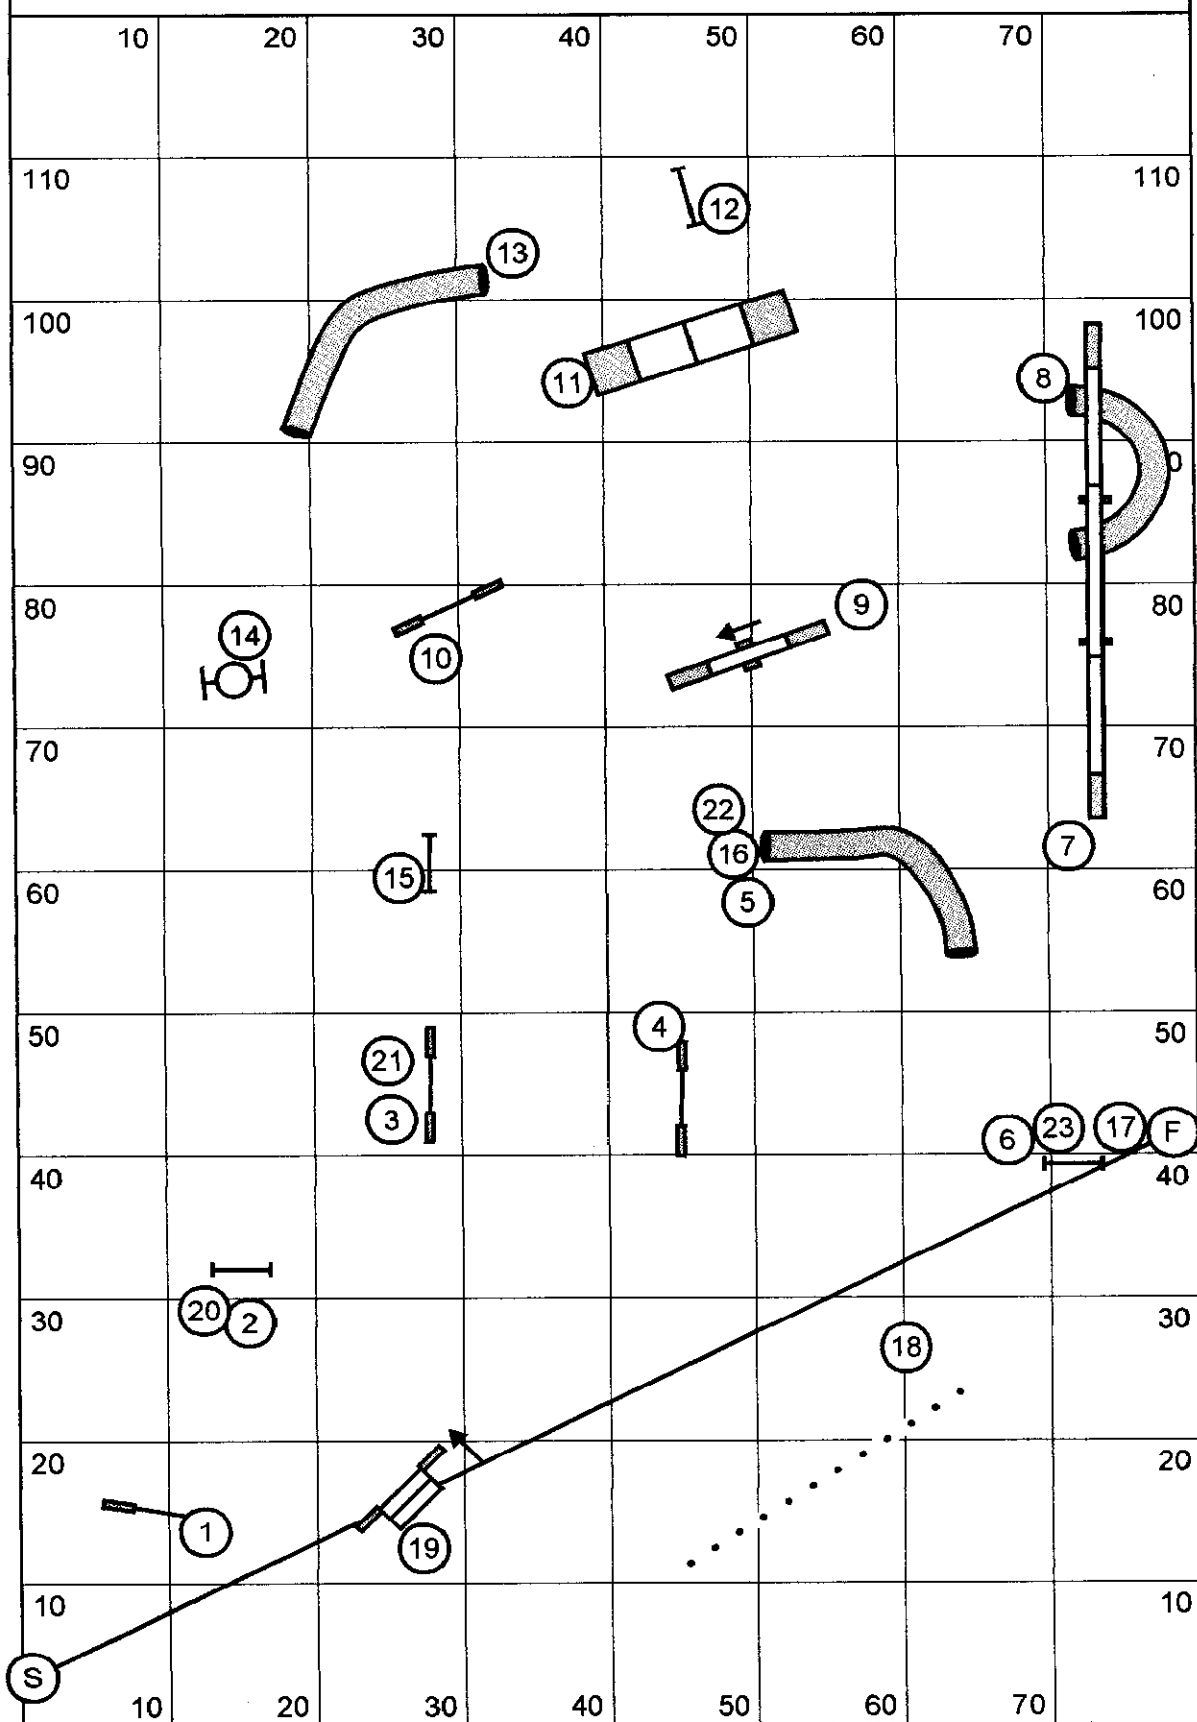

Standard 801

Regionals Standard 801 Designing Judge: Barry Beckner

Yards: 230 SCT Mini @ 2.9 = 79 SCT Open @ 3.1 = 74

MCT: 1.1 sec Vet - Mini +20% = 95 Vet - Open +20% = 89

Lalonde-jumpers-801

Estimated y/sec: Open: 4.15y/sec
153 Yards Mini: 3.75y/sec

37 Vet 44
41 Vet 49

designed by: Francine Lalonde

Designed by Claude Boisvert

REGIONAL JUMPER

Size : 484 feet / 3 = 162 yards SCT : 3.50 - 3.90 - 4.30

Mini @ 3.6 y/s = 45 sec Veteran: 51 sec

Regular @ 3.95 y/s = 41 sec Veteran: 49 sec

AAC Regional Championship - Gamblers 801
 Open: 40 seconds closing O. 20 - M.22 - OV.24 - MV. 26
 Designed by: France Jackson

Regional Gamblers - Designing Judge Gary White

Opening: 40 Sec. Gamble: Open Regular/Specials 18 sec; Open Vet 22 sec
 Mini Regular/Specials 20 sec; Mini Vet 24 sec