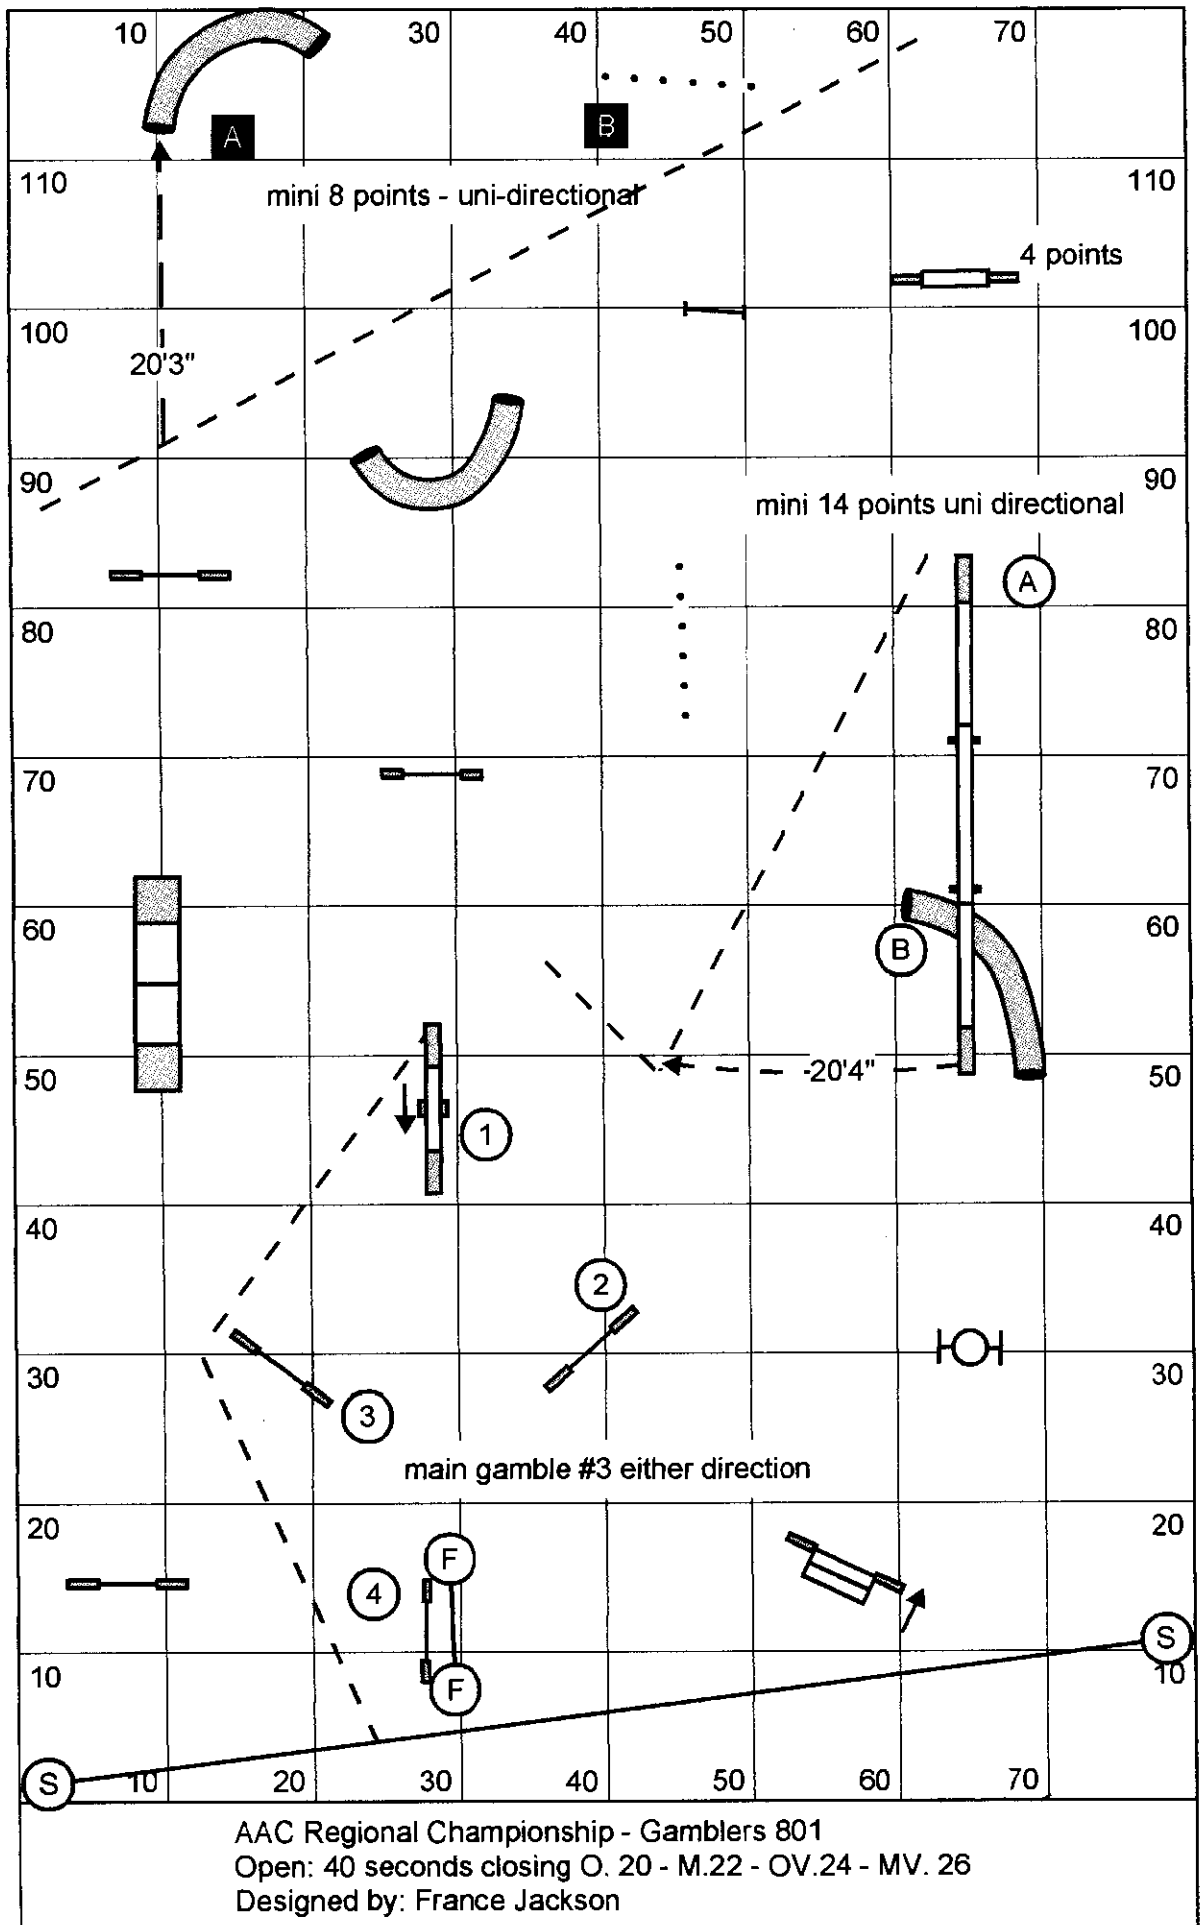

Standard 801

Regionals Standard 801 Designing Judge: Barry Beckner

Yards: 230 SCT Mini @ 2.9 = 79 SCT Open @ 3.1 = 74

MCT: 1.1 sec Vet - Mini +20% = 95 Vet - Open +20% = 89

Lalonde-jumpers-801

Estimated y/sec: Open: 4.15y/sec
153 Yards Mini: 3.75y/sec

37 Vet 44
41 Vet 49

designed by: Francine Lalonde

Designed by Claude Boisvert

REGIONAL JUMPER

Size : 484 feet / 3 = 162 yards SCT : 3.50 - 3.90 - 4.30

Mini @ 3.6 y/s = 45 sec Veteran: 51 sec

Regular @ 3.95 y/s = 41 sec Veteran: 49 sec

AAC Regional Championship - Gamblers 801
 Open: 40 seconds closing O. 20 - M.22 - OV.24 - MV. 26
 Designed by: France Jackson

Regional Gamblers - Designing Judge Gary White

Opening: 40 Sec. Gamble: Open Regular/Specials 18 sec; Open Vet 22 sec
 Mini Regular/Specials 20 sec; Mini Vet 24 sec