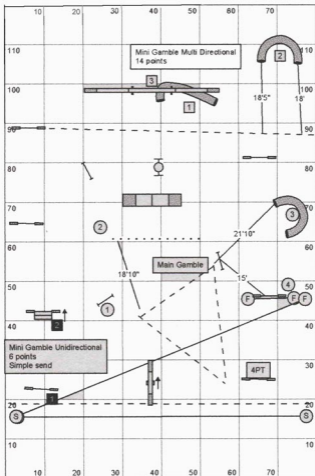

Regional Championship - Championnat Régional

Vermette Jumpers 801

Jumpers - Sauteur

Desing by : Anic Vermette (QC) Judge by : _____

Jumpers - Sauteur

Approximatif yardage/Distance approximative : 152 yds Real/réel : _____

Mini : 3,9 yds/sec = 39 sec : _____ Vet mini : 47 sec : _____

Open : 4,1 yds/sec = 37 sec : _____ Vet Open : 44 sec : _____

Hayley Warner
 Regional Gamblers
 Opening: 40 secs
 Final Gamble: Open: 18 secs Mini: 20 secs
 Vet Open: 22 secs Vet Mini: 24 secs

Trish Levesque
Regional Gamblers
40 Sec Opening

Closing Time: Mini: 22 sec Vet Mini: 26

Open: 20 Vet Open: 24

Ontario West Regionals Steeplechase Trial

Trial Steeplechase Regionals

Course : yards

Judge : Sharon Dunsmore
 Club : Ontario West Regionals
 Date : May 25, 2012