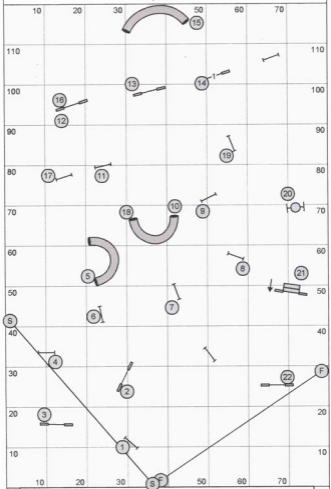

Darr Hausen - REGIONALS Standard

SGT: OPEN: 3.1 MINI: 2.9 APPROX. YDS= 202

Jumpers 801

Regionals Jumpers 801 Designing Judge: Barry Beckner

Yards:..... SCT Mini @ 3.7 =Secs SCT Open @ 4.0=Secs
MCT:..... Vet - Mini +20% =Secs Vet - Open +20%=Secs

Regional Championship - Championnat Régional

Vermette Jumpers 801

Jumpers - Sauteur

Desing by : Anic Vermette (QC) Judge by : _____

Jumpers - Sauteur

Approximatif yardage/Distance approximative : 152 yds Real/réel : _____

Mini : 3,9 yds/sec = 39 sec : _____ Vet mini : 47 sec : _____

Open : 4,1 yds/sec = 37 sec : _____ Vet Open : 44 sec : _____

Hayley Warner
 Regional Gamblers
 Opening: 40 secs
 Final Gamble: Open: 18 secs Mini: 20 secs
 Vet Open: 22 secs Vet Mini: 24 secs

Mini 3.85 y/s: _____ Vet Mini : _____

Open 4.15 y/s: _____ Vet Open : _____