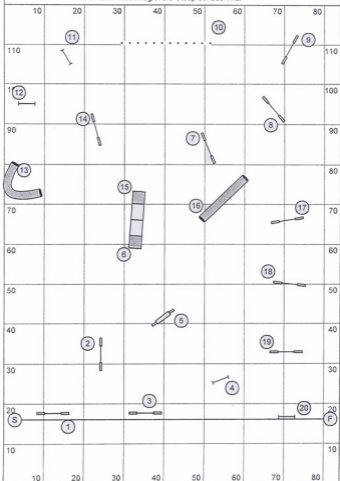

Regional Championship - Championnat Régional

Vermette Jumpers 801

Jumpers - Sauteur

Desing by : Anic Vermette (QC) Judge by : _____

Jumpers - Sauteur

Approximatif yardage/Distance approximative : 152 yds Real/réel : _____

Mini : 3,9 yds/sec = 39 sec : _____ Vet mini : 47 sec : _____

Open : 4,1 yds/sec = 37 sec : _____ Vet Open : 44 sec : _____

Hayley Warner
 Regional Gamblers
 Opening: 40 secs
 Final Gamble: Open: 18 secs Mini: 20 secs
 Vet Open: 22 secs Vet Mini: 24 secs

Trish Levesque
Regional Gamblers
40 Sec Opening

Closing Time: Mini: 22 sec Vet Mini: 26

Open: 20 Vet Open: 24

Ontario West Regionals Steeplechase Trial

Trial Steeplechase Regionals

Course : yards

Judge : Sharon Dunsmore
 Club : Ontario West Regionals
 Date : May 25, 2012