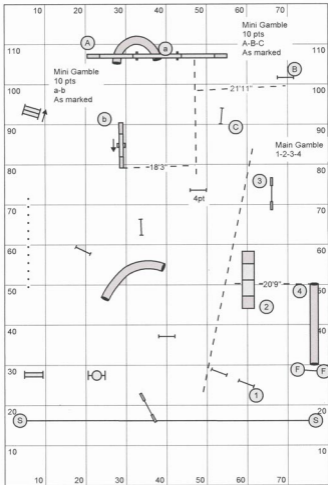

Regional Championship - Championnat Régional

Vermette Jumpers 801

Jumpers - Sauteur

Desing by : Anic Vermette (QC) Judge by : _____

Jumpers - Sauteur

Approximatif yardage/Distance approximative : 152 yds Real/réel : _____

Mini : 3,9 yds/sec = 39 sec : _____ Vet mini : 47 sec : _____

Open : 4,1 yds/sec = 37 sec : _____ Vet Open : 44 sec : _____

Hayley Warner
 Regional Gamblers
 Opening: 40 secs
 Final Gamble: Open: 18 secs Mini: 20 secs
 Vet Open: 22 secs Vet Mini: 24 secs

Trish Levesque
Regional Gamblers
40 Sec Opening

Closing Time: Mini: 22 sec Vet Mini: 26

Open: 20 Vet Open: 24

Ontario West Regionals Steeplechase Trial

Trial Steeplechase Regionals

Course : yards

Judge : Sharon Dunsmore
 Club : Ontario West Regionals
 Date : May 25, 2012

Mini 3.85 y/s: _____ Vet Mini : _____

Open 4.15 y/s: _____ Vet Open : _____