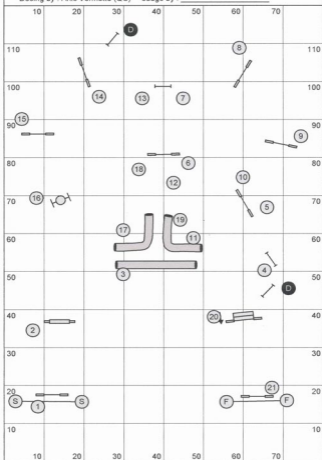

Darr Hausen - REGIONALS Standard

SGT: OPEN: 3.1 MINI: 2.9 APPROX. YDS= 202

Jumpers 801

Regionals Jumpers 801 Designing Judge: Barry Beckner

Yards:..... SCT Mini @ 3.7 =Secs SCT Open @ 4.0=Secs
MCT:..... Vet - Mini +20% =Secs Vet - Open +20%=Secs

Regional Championship - Championnat Régional

Vermette Jumpers 801

Jumpers - Sauteur

Desing by : Anic Vermette (QC) Judge by : _____

Jumpers - Sauteur

Approximatif yardage/Distance approximative : 152 yds Real/réel : _____

Mini : 3,9 yds/sec = 39 sec : _____ Vet mini : 47 sec : _____

Open : 4,1 yds/sec = 37 sec : _____ Vet Open : 44 sec : _____

Hayley Warner
 Regional Gamblers
 Opening: 40 secs
 Final Gamble: Open: 18 secs Mini: 20 secs
 Vet Open: 22 secs Vet Mini: 24 secs

Trish Levesque
Regional Gamblers
40 Sec Opening

Closing Time: Mini: 22 sec Vet Mini: 26

Open: 20 Vet Open: 24

Ontario West Regionals Steeplechase Trial

Trial Steeplechase Regionals

Course : yards

Judge : Sharon Dunsmore
 Club : Ontario West Regionals
 Date : May 25, 2012