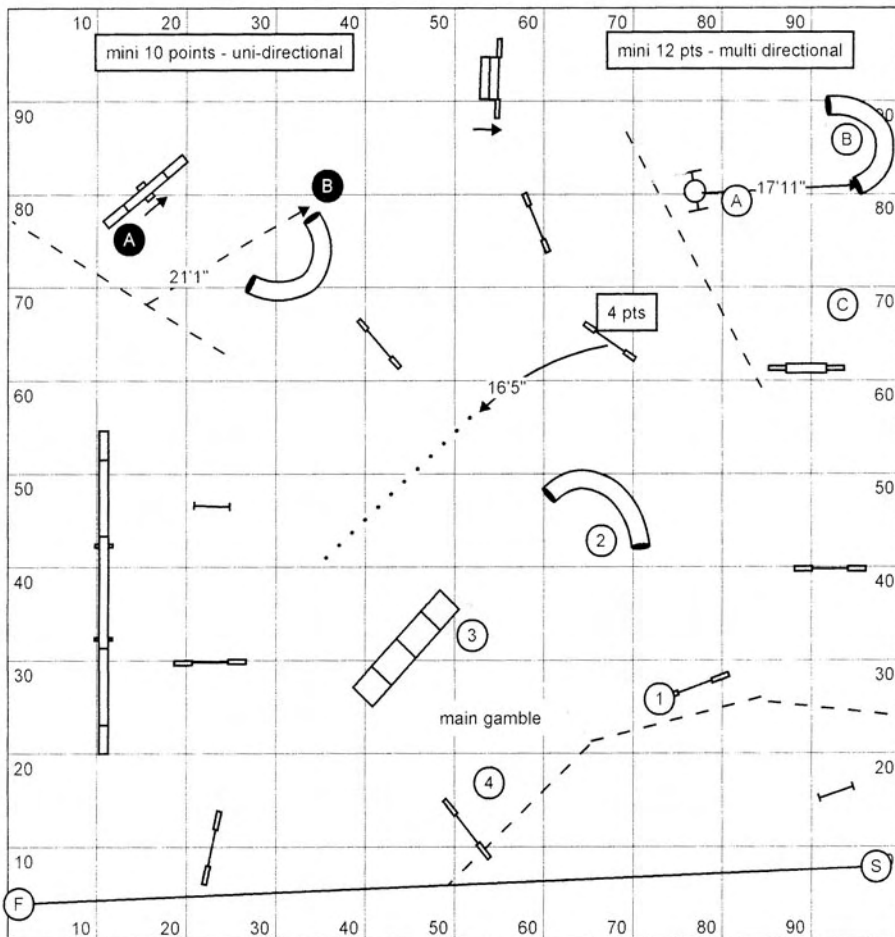

2011 Regional Gamble Course
Designer: Shelley Price

Open 40 sec

Closing: Mini Regular /Specials - 18s
Open Regular/Specials - 16s

Mini Vet - 22s
Open Vet - 19s

mini 10 points - uni-directional

mini 12 pts - multi directional

AAC Regional Championship 2011 Gamblers 102

opening 40 seconds - closing o. 20 sec. m. 22 sec mv. 26 sec. ov. 24 sec

Designed by: France Jackson

2011

Dockrill - Jumpers - 101

Yards _____

Open (4.1) _____ Vet Open _____

Mini (3.8) _____ Vet Mini _____

2011 AAC REGIONAL AGILITY CHAMPIONSHIPS

Designed by: Cindy Swiney

Jumpers 102

MCT (MVCT + 75) = ____ sec

(____')/3 = ____ yds

Open/Spec SCT (3.95yds) = ____ s

Open VCT(x1.2) = ____ s

Standard 101
Lloyd
2011 Regionals

Mini: 2.95 yps
Open: 3.15 yps