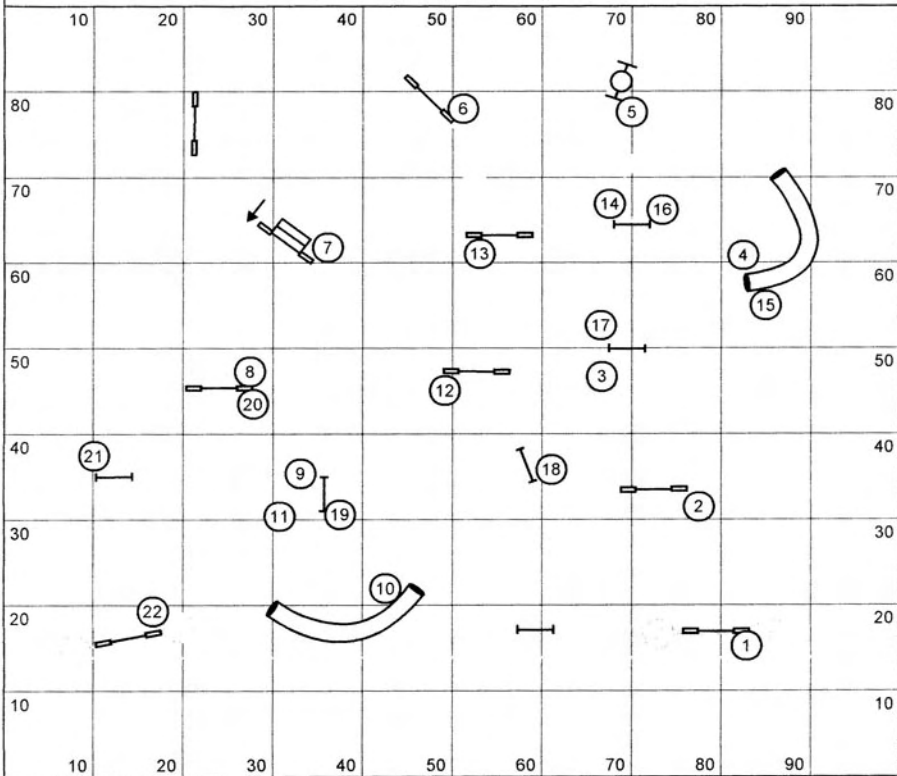

2011 Regional Gamble Course
Designer: Shelley Price

Open 40 sec

Closing: Mini Regular /Specials - 18s
Open Regular/Specials - 16s

Mini Vet - 22s
Open Vet - 19s

mini 10 points - uni-directional

mini 12 pts - multi directional

AAC Regional Championship 2011 Gamblers 102

opening 40 seconds - closing o. 20 sec. m. 22 sec mv. 26 sec. ov. 24 sec

Designed by: France Jackson

2011

Dockrill - Jumpers - 101

Yards _____

Open (4.1) _____ Vet Open _____

Mini (3.8) _____ Vet Mini _____

2011 AAC REGIONAL AGILITY CHAMPIONSHIPS

Designed by: Cindy Swiney

Jumpers 102

MCT (MVCT + 75) = ____ sec

(____')/3 = ____ yds

Open/Spec SCT (3.95yds) = ____ s

Open VCT(x1.2) = ____ s

Standard 101
Lloyd
2011 Regionals

Mini: 2.95 yps
Open: 3.15 yps