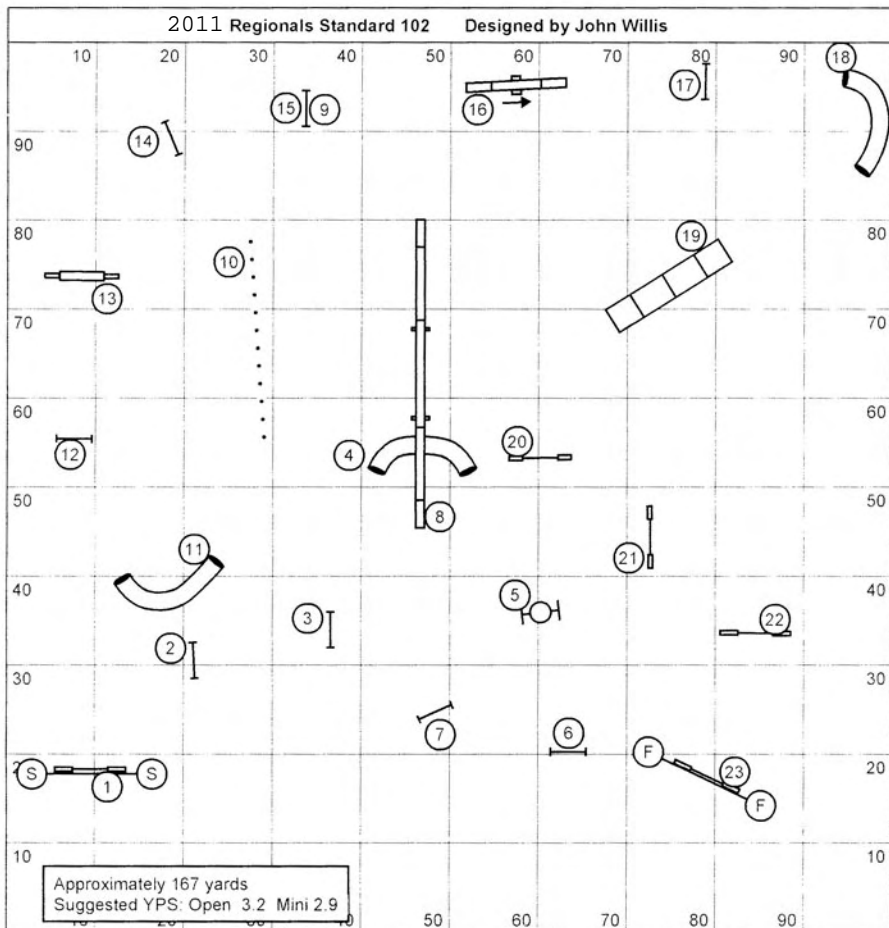

2011 Regional Gamble Course
Designer: Shelley Price

Open 40 sec

Closing: Mini Regular /Specials - 18s
Open Regular/Specials - 16s

Mini Vet - 22s
Open Vet - 19s

mini 10 points - uni-directional

mini 12 pts - multi directional

Mini (3.8) _____ Vet Mini _____

2011 AAC REGIONAL AGILITY CHAMPIONSHIPS

Designed by: Cindy Swiney

Jumpers 102

MCT (MVCT + 75) = ____ sec

(____')/3 = ____ yds

Open/Spec SCT (3.95yds) = ____ s

Open VCT(x1.2) = ____ s

Mini/Spec SCT (4.15yds) = ____ s

Mini VCT(x1.2) = ____ s

2011 Regionals Standard 102

Designed by John Willis

Total Yards _____

SCT: Regular Open _____ Regular Mini _____

YPS Open _____ Mini _____

Veteran Open _____ Veteran Mini _____

Standard 101
Lloyd
2011 Regionals

Mini: 2.95 yps
Open: 3.15 yps