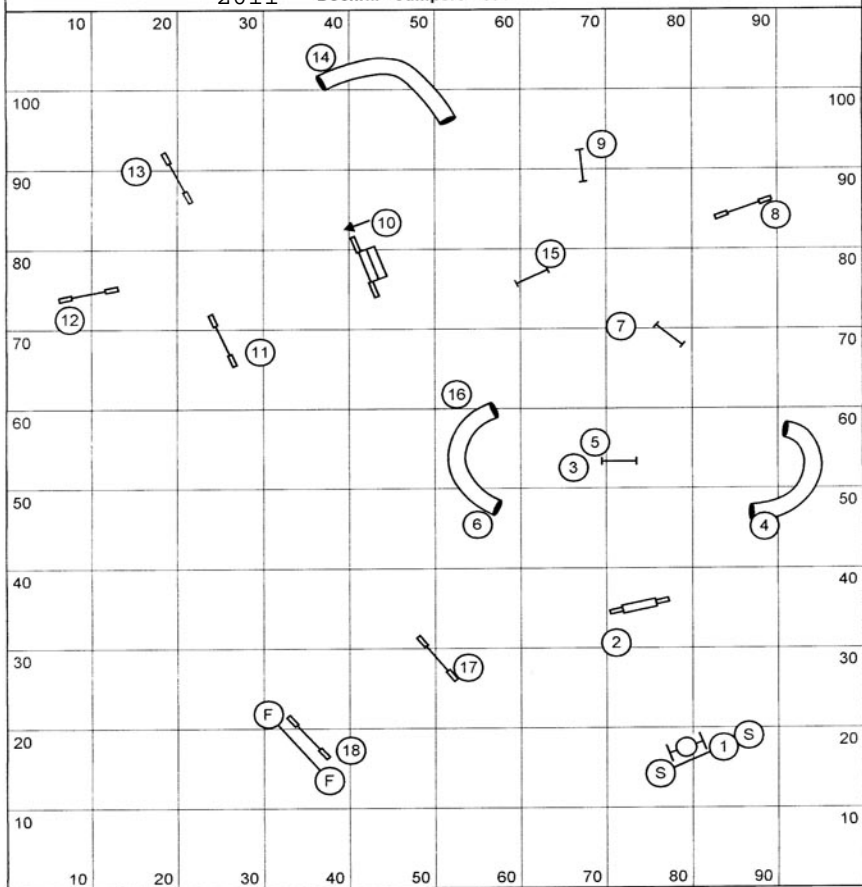

2011 Regional Gamble Course
Designer: Shelley Price

Open 40 sec

Closing: Mini Regular /Specials - 18s
Open Regular/Specials - 16s

Mini Vet - 22s
Open Vet - 19s

mini 10 points - uni-directional

mini 12 pts - multi directional

AAC Regional Championship 2011 Gamblers 102

opening 40 seconds - closing o. 20 sec. m. 22 sec mv. 26 sec. ov. 24 sec

Designed by: France Jackson

2011

Dockrill - Jumpers - 101

Yards _____

Open (4.1) _____ Vet Open _____

Mini (3.8) _____ Vet Mini _____

2011 AAC REGIONAL AGILITY CHAMPIONSHIPS

Designed by: Cindy Swiney

Jumpers 102

MCT (MVCT + 75) = ____ sec

(____')/3 = ____ yds

Open/Spec SCT (3.95yds) = ____ s

Open VCT(x1.2) = ____ s

Standard 101
Lloyd
2011 Regionals

Mini: 2.95 yps
Open: 3.15 yps