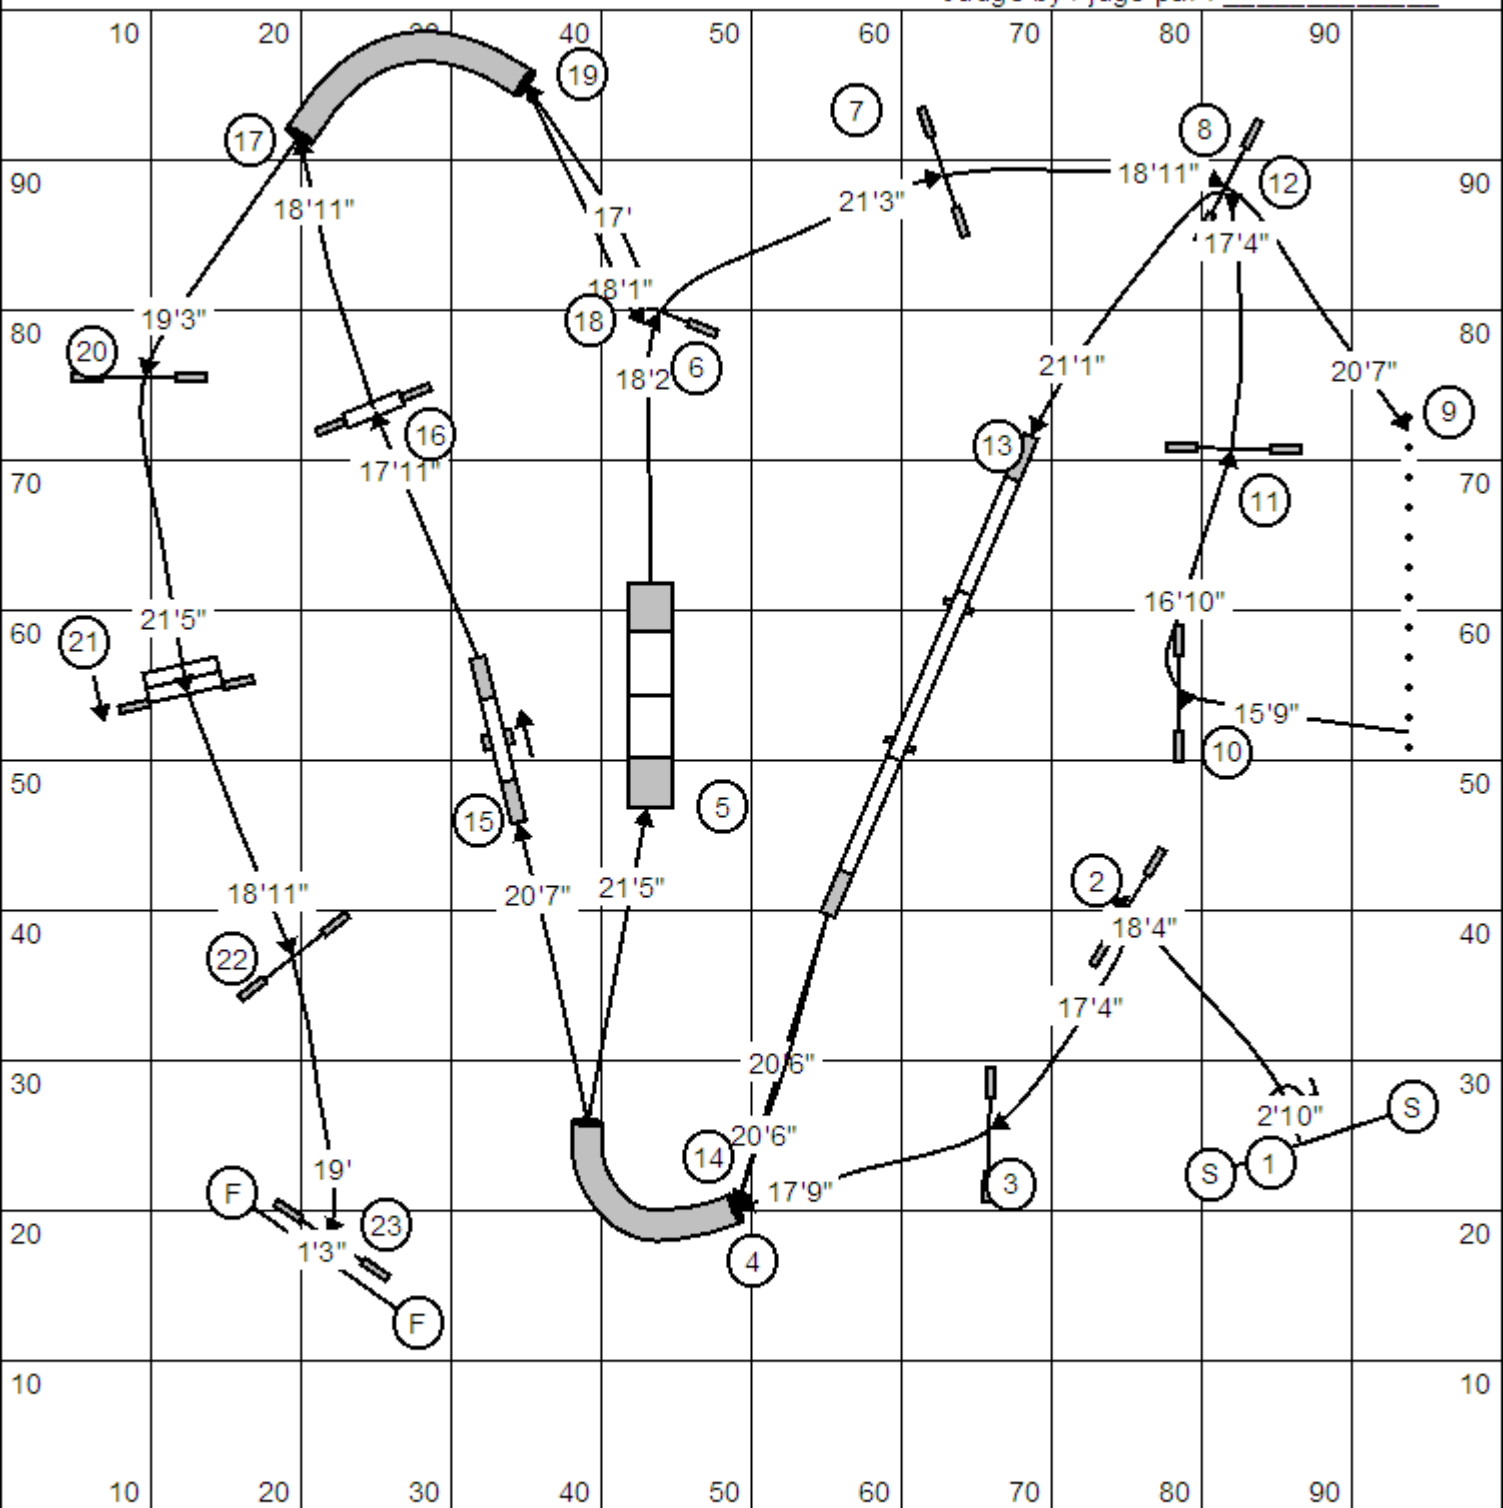

**Sauteur / Jumper**

Officiating Judge: \_\_\_\_\_

Designing Judge: Bernadette van Klaveren

Yards \_\_\_\_\_

Est Yds/Sec Mini - 3.7 Open - 4.1

aprox. 155

SCT Reg/Spec Mini \_\_\_\_\_ Open \_\_\_\_\_  
Vets Mini \_\_\_\_\_ Open \_\_\_\_\_

# Standard

Designing Juge/Judge: Carole Côté

Judge by / jugé par : \_\_\_\_\_

Yards \_\_\_\_\_

Est Yds/Sec Mini - 2.95 Open - 3.2

aprox: 188 verges

SCT Reg/Spec Mini \_\_\_\_\_ Open \_\_\_\_\_  
 Vets Mini \_\_\_\_\_ Open \_\_\_\_\_

Judged by: \_\_\_\_\_

approximately 163 yds

SCT: Open 4.25 yds/sec

Mini 3.95 yds/sec

Open: \_\_\_\_\_

Open Vet: \_\_\_\_\_

Mini: \_\_\_\_\_

Mini Vet: \_\_\_\_\_

# National - Gambler - Enjeu - 2016

Designed by : A Vermette

Judged by : \_\_\_\_\_

**Time Opening** : 40sec

**Closing** : Mini : 18 sec

Veteran: 22 sec

Open : 16 sec

Veteran: 19 sec