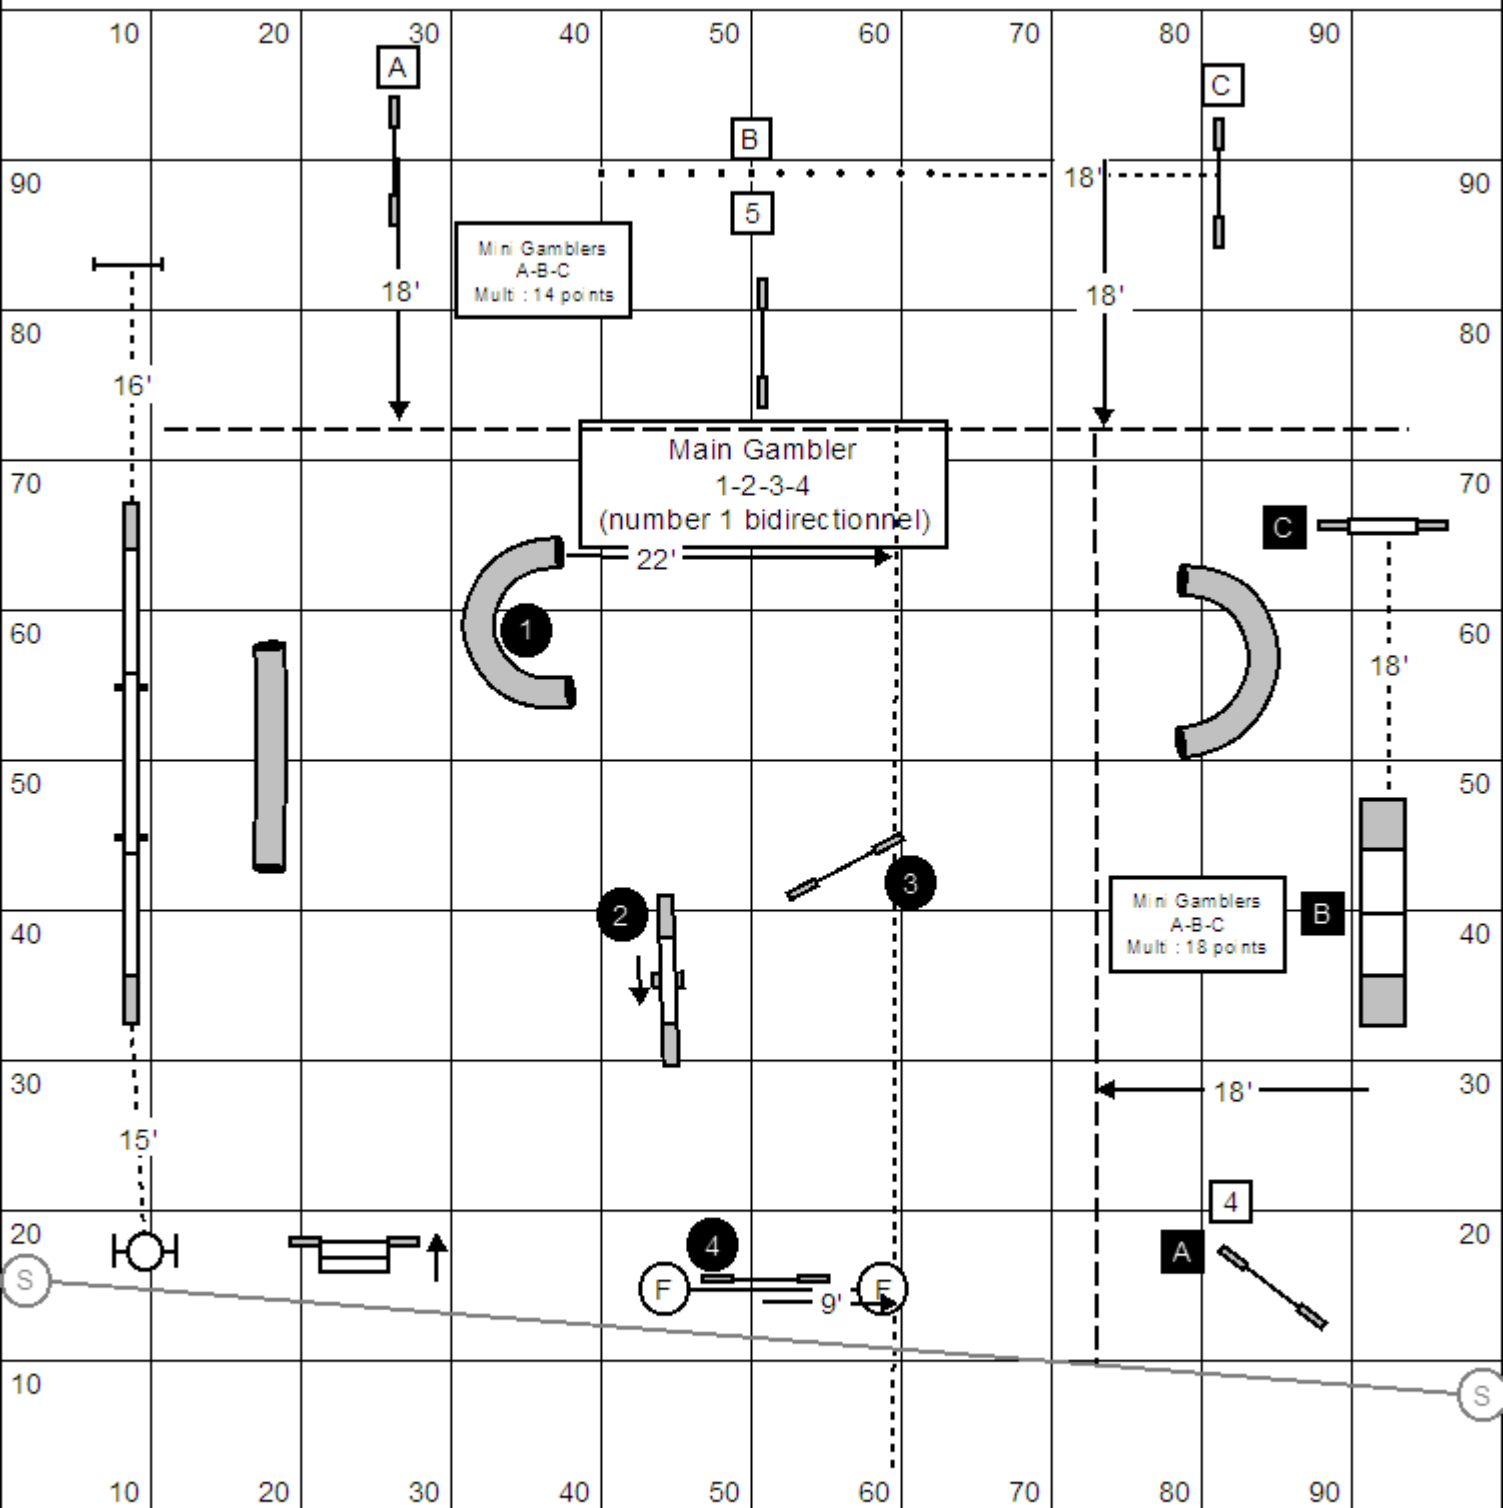

Opening =40s.

Judged by _____

Final Gamble / Enjeu Final : Open= 21 s, Vet = 25 s, Mini = 24s, Vet =29 s