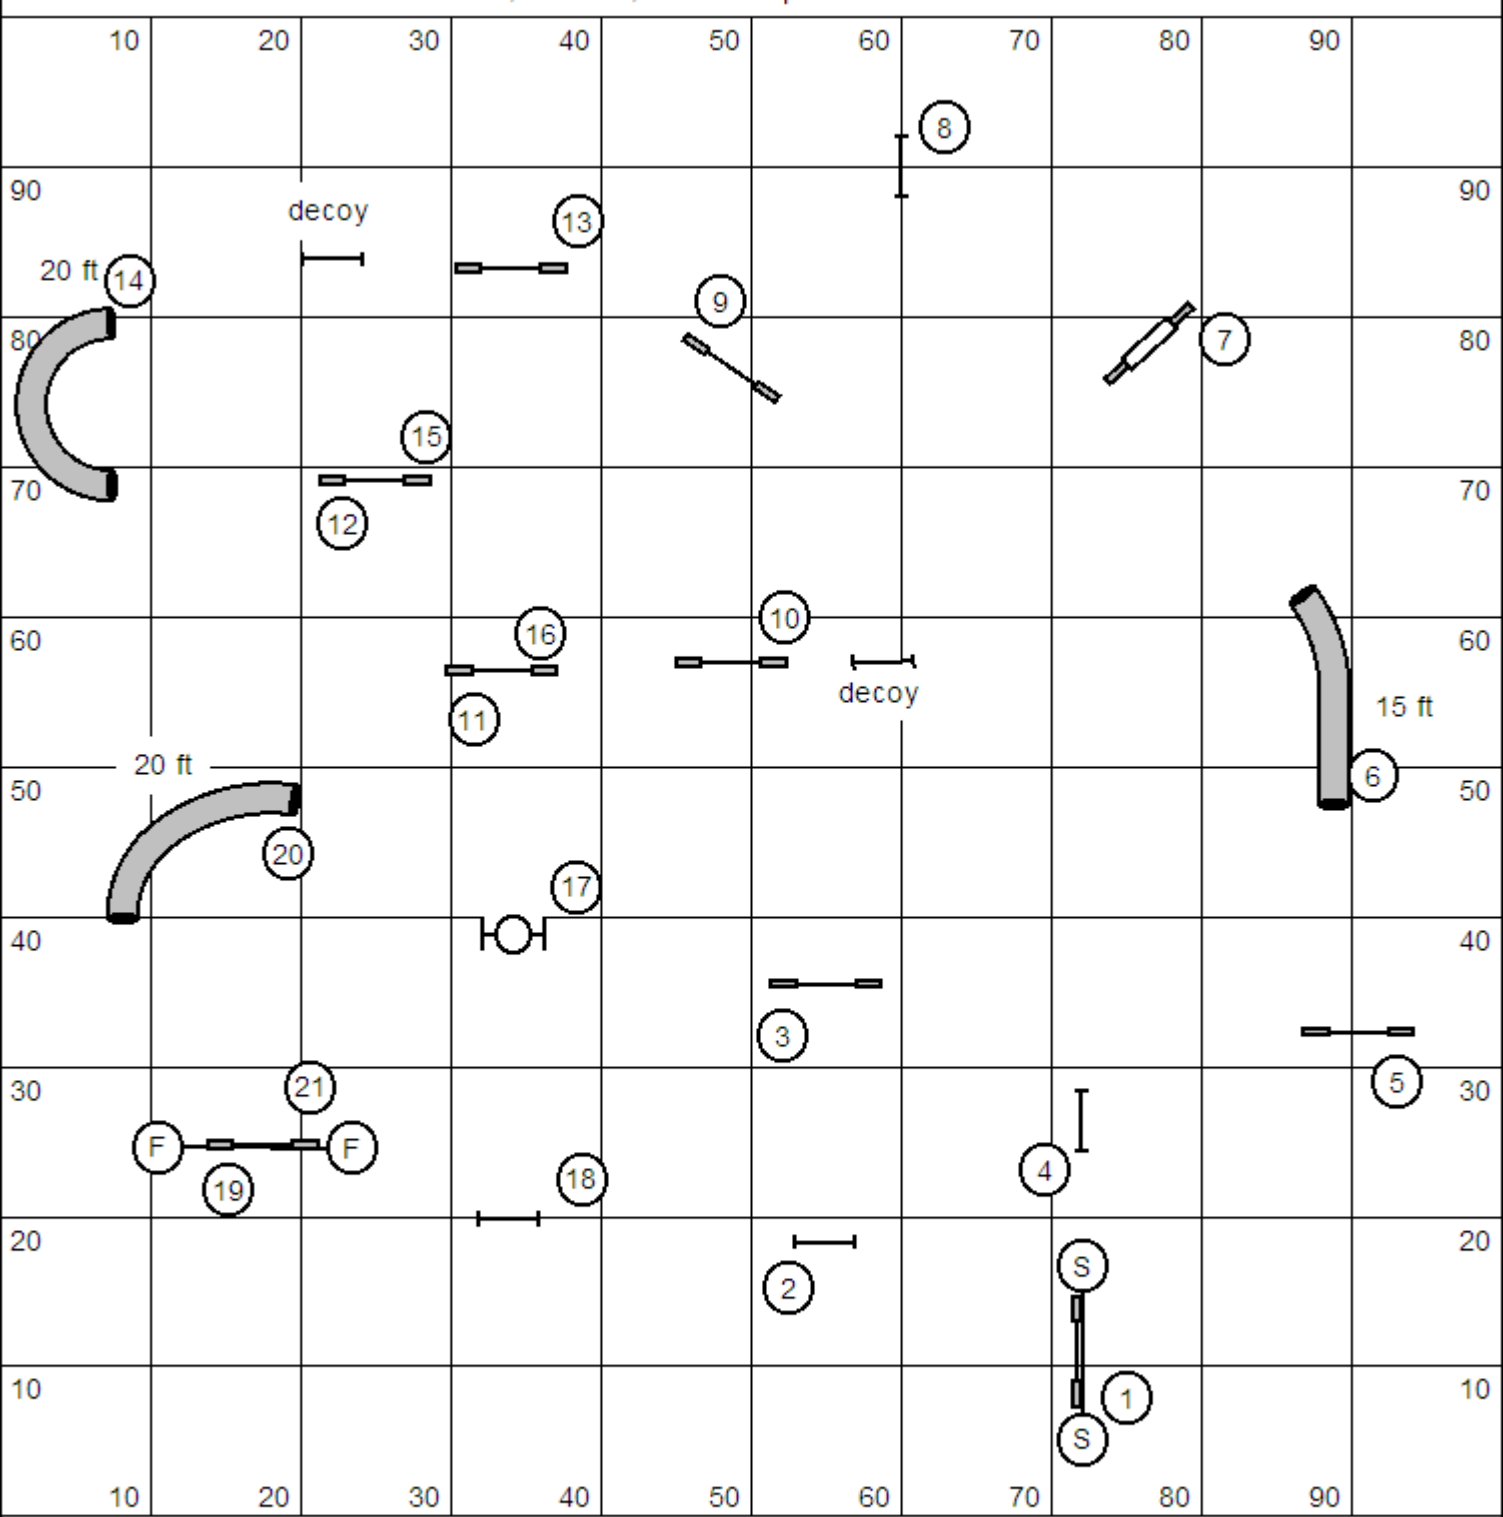

# Standard

Designing Juge/Judge: Carole Côté

Judge by / jugé par : \_\_\_\_\_

Yards \_\_\_\_\_

Est Yds/Sec Mini - 2.95 Open - 3.2

aprox: 188 verges

SCT Reg/Spec Mini \_\_\_\_\_ Open \_\_\_\_\_  
 Vets Mini \_\_\_\_\_ Open \_\_\_\_\_

Judged by: \_\_\_\_\_

approximately 163 yds

SCT: Open 4.25 yds/sec

Mini 3.95 yds/sec

Open: \_\_\_\_\_

Open Vet: \_\_\_\_\_

Mini: \_\_\_\_\_

Mini Vet: \_\_\_\_\_