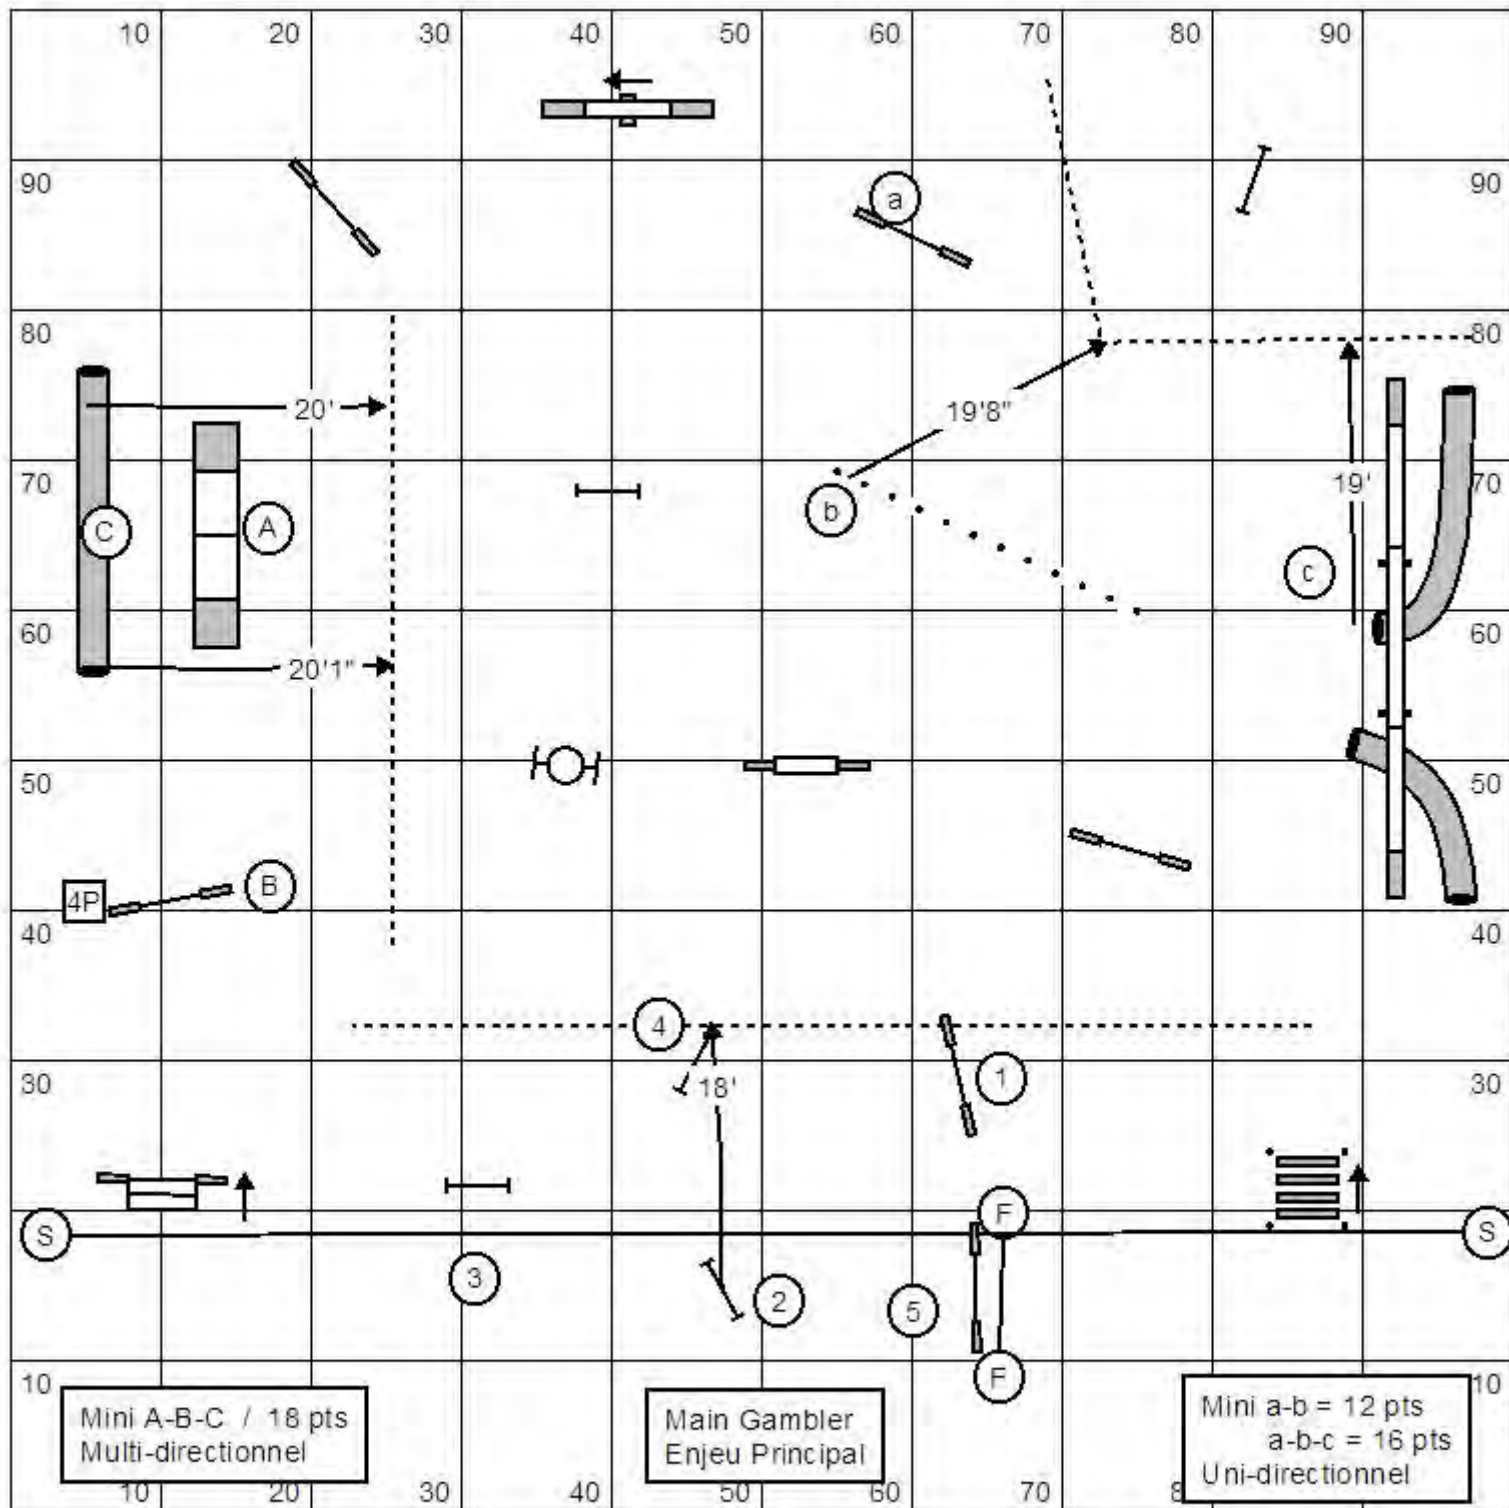

National - Gambler - Enjeu - 2016

Designed by : A Vermette

Judged by : _____

Time Opening : 40sec

Closing : Mini : 18 sec

Veteran: 22 sec

Open : 16 sec

Veteran: 19 sec