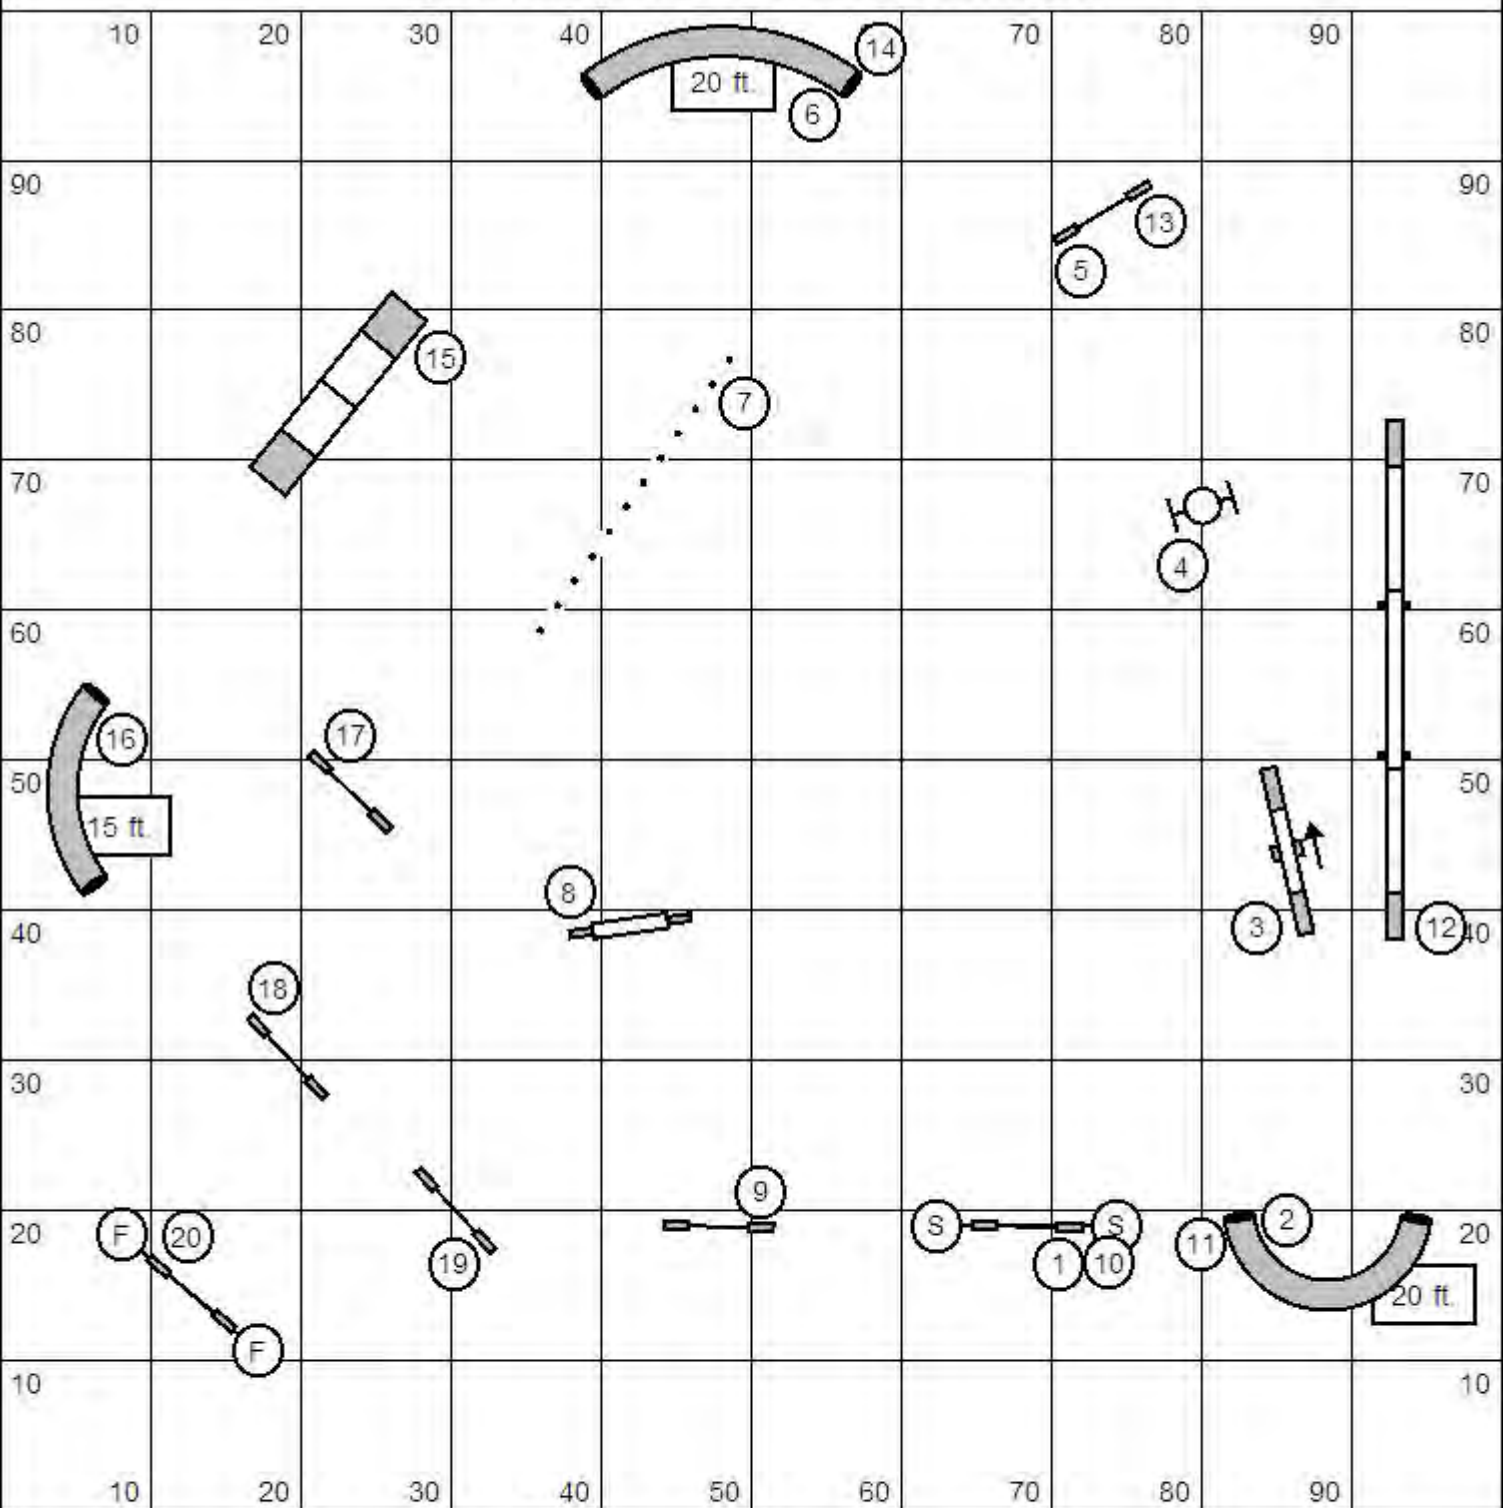

2016 National Standard/Standard

Designed By: Christine Mandy

Judged By: _____

Yards:	Mini:	yds @ 2.9 yds/sec. =	sec.	Mini Vets/JH =	sec.
	Open:	yds @ 3.1 yds/sec. =	sec.	Open Vets/JH =	sec.