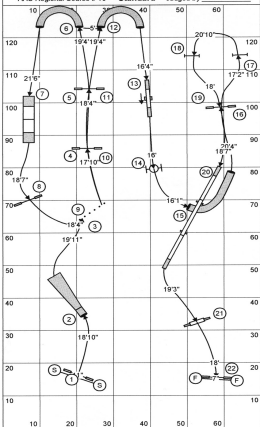

Matt Bonner
 2008 AAC Regional Championships
 Gamblers 70x130

Opening sequence: 40 sec
 Closing SCT
 Open: 18s
 Mini: 20s
 Vet Open: 22s
 Vet Mini: 24s

2008 Regionals - Jumpers (70 x 130) 177 Yds.

Designed By: Carolyn Dockrill

Mini - 3.8 YPS Mini = 48 Vet. Mini = 58

Course #1

Open - 4.0 YPS Open = 46 Vet. Open = 55

Designed by: Claude Dionne

Course : 188 yardsMini : 2,9 y/s 65 Open : 3,15 y/s 60Vétérans mini : 78 Vétérans Open : 72

Standard 1
 Regional Course
 Shannon Teahen
 177 yds

Mini@ 2.9 61
 Vet: 73

Open@ 3.1 57
68