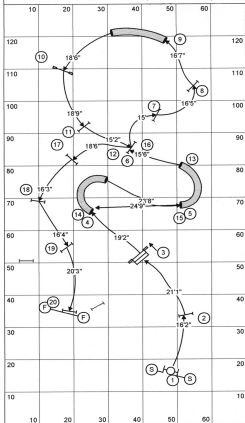

Matt Bonner
 2008 AAC Regional Championships
 Gamblers 70x130

Opening sequence: 40 sec
 Closing SCT
 Open: 18s
 Mini: 20s
 Vet Open: 22s
 Vet Mini: 24s

2008 Regionals - Jumpers (70 x 130) 177 Yds.

Designed By: Carolyn Dockrill

Mini - 3.8 YPS Mini = 48 Vet. Mini = 58

Course #1

Open - 4.0 YPS Open = 46 Vet. Open = 55

Designed by: Claude Dionne

Course : 188 yardsMini : 2,9 y/s 65 Open : 3,15 y/s 60Vétérans mini : 78 Vétérans Open : 72

Standard 1
 Regional Course
 Shannon Teahen
 177 yds

Mini@ 2.9 61
 Vet: 73

Open@ 3.1 57
68