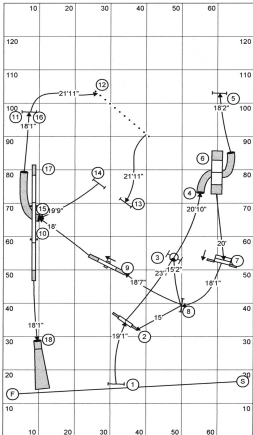

Matt Bonner
 2008 AAC Regional Championships
 Gamblers 70x130

Opening sequence: 40 sec
 Closing SCT
 Open: 18s
 Mini: 20s
 Vet Open: 22s
 Vet Mini: 24s

2008 Regionals - Jumpers (70 x 130) 177 Yds.

Designed By: Carolyn Dockrill

Mini - 3.8 YPS Mini = 48 Vet. Mini = 58

Course #1

Open - 4.0 YPS Open = 46 Vet. Open = 55

Designed by: Claude Dionne

Course : 188 yardsMini : 2,9 y/s 65 Open : 3,15 y/s 60Vétérans mini : 78 Vétérans Open : 72

Standard 1
 Regional Course
 Shannon Teahen
 177 yds

Mini@ 2.9 61
 Vet: 73

Open@ 3.1 57
68