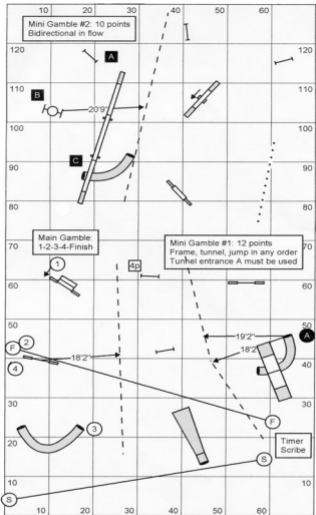

AAC REGIONAL CHAMPIONSHIP

Designed by Tim Ostrem

MINI GAMBLERS (from inside box)
 BLACK A,B: 12 POINTS (bi-directional)
 WHITE A,B: 6 POINTS (bi-directional)

2007 REGIONALS GAMBLERS (70x130)

OPENING TIME: 49 SECONDS
 CLOSING TIME: 18 SECONDS open & 20 SECONDS mini
 VET CLOSING TIME: 22 SECONDS open & 24 SECONDS mini

Matt Bonner
 2008 AAC Regional Championships
 Gamblers 70x130

Opening sequence: 40 sec
 Closing SCT
 Open: 18s
 Mini: 20s
 Vet Open: 22s
 Vet Mini: 24s

Reg Open 42
Reg Mini 44

Regionals Jumpers
Kiersten Lloyd

171 yds

Mini: 3.9 yps
Open: 4.1 yps

Vet Open 50
Vet Mini 53

Regionals Standard Course Designed by John Willis

Approx 173 yards

Total Yards 184

Suggested times: Open 3:15 Mini 2:55

SCT: Regular Open 58 Regular Mini 65 Veteran Open 70 Veteran Mini 78

2008 AAC Regional Competition
 Designing Judge: Mary Zacharatos
 STANDARD

SCT: Open = 3.10 yds/sec Mini = 2.90 yds/sec
 open **50** Mini **54** Open Vets **60** Mini Vets **65**
 Yardage **156**