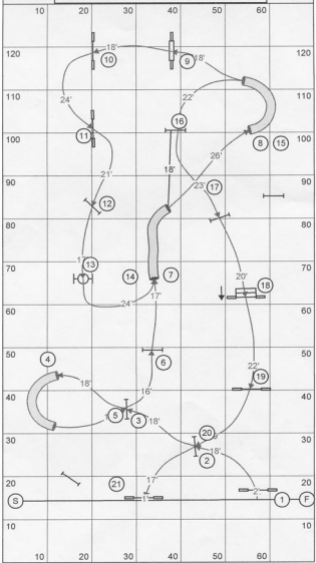

AAC REGIONAL CHAMPIONSHIP

Designed by Tim Ostrem

MINI GAMBLERS (from inside box)
 BLACK A,B: 12 POINTS (bi-directional)
 WHITE A,B: 6 POINTS (bi-directional)

2007 REGIONALS GAMBLERS (70x130)

OPENING TIME: 49 SECONDS
 CLOSING TIME: 18 SECONDS open & 20 SECONDS mini
 VET CLOSING TIME: 22 SECONDS open & 24 SECONDS mini

Matt Bonner
 2008 AAC Regional Championships
 Gamblers 70x130

Opening sequence: 40 sec
 Closing SCT
 Open: 18s
 Mini: 20s
 Vet Open: 22s
 Vet Mini: 24s

Reg Open 42
Reg Mini 44

Regionals Jumpers
Kiersten Lloyd

171 yds

Mini: 3.9 yps
Open: 4.1 yps

Vet Open 50
Vet Mini 53

Regionals Standard Course Designed by John Willis

Approx 173 yards

Total Yards 184

Suggested times: Open 3:15 Mini 2:55

SCT: Regular Open 58 Regular Mini 65 Veteran Open 70 Veteran Mini 78

2008 AAC Regional Competition
 Designing Judge: Mary Zacharatos
 STANDARD

SCT: Open = 3.10 yds/sec Mini = 2.90 yds/sec
 open **50** Mini **54** Open Vets **60** Mini Vets **65**
 Yardage **156**