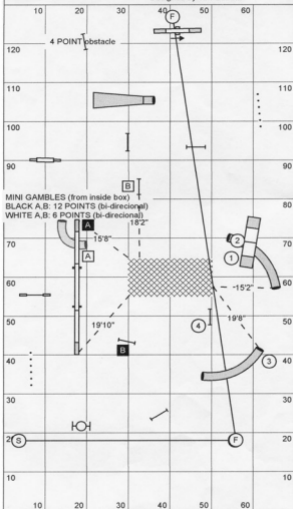

AAC REGIONAL CHAMPIONSHIP

Designed by Tim Ostrem

MINI GAMBLERS (from inside box)
 BLACK A,B: 12 POINTS (bi-directional)
 WHITE A,B: 6 POINTS (bi-directional)

2007 REGIONALS GAMBLERS (70x130)

OPENING TIME: 49 SECONDS
 CLOSING TIME: 18 SECONDS open & 20 SECONDS mini
 VET CLOSING TIME: 22 SECONDS open & 24 SECONDS mini

Matt Bonner
 2008 AAC Regional Championships
 Gamblers 70x130

Opening sequence: 40 sec
 Closing SCT
 Open: 18s
 Mini: 20s
 Vet Open: 22s
 Vet Mini: 24s

Reg Open 42
Reg Mini 44

Regionals Jumpers
Kiersten Lloyd

171 yds

Mini: 3.9 yps
Open: 4.1 yps

Vet Open 50
Vet Mini 53

Regionals Standard Course Designed by John Willis

Approx 173 yards

Total Yards 184

Suggested times: Open 3:15 Mini 2:55

SCT: Regular Open 58 Regular Mini 65 Veteran Open 70 Veteran Mini 78

2008 AAC Regional Competition
 Designing Judge: Mary Zacharatos
 STANDARD

SCT: Open = 3.10 yds/sec Mini = 2.90 yds/sec
 open **50** Mini **54** Open Vets **60** Mini Vets **65**
 Yardage **156**