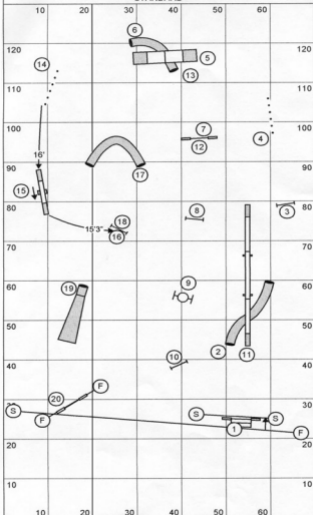

AAC REGIONAL CHAMPIONSHIP

Designed by Tim Ostrem

MINI GAMBLERS (from inside box)
 BLACK A,B: 12 POINTS (bi-directional)
 WHITE A,B: 6 POINTS (bi-directional)

2007 REGIONALS GAMBLERS (70x130)

OPENING TIME: 49 SECONDS
 CLOSING TIME: 18 SECONDS open & 20 SECONDS mini
 VET CLOSING TIME: 22 SECONDS open & 24 SECONDS mini

171 yds

Mini: 3.9 yps
Open: 4.1 yps

Vet Open 50
Vet Mini 53

Regionals Standard Course Designed by John Willis

Approx 173 yards

Total Yards 184

Suggested times: Open 3:15 Mini 2:55

SCT: Regular Open 58 Regular Mini 65 Veteran Open 70 Veteran Mini 78

2008 AAC Regional Competition
 Designing Judge: Mary Zacharatos
 STANDARD

SCT: Open = 3.10 yds/sec Mini = 2.90 yds/sec
 open **50** Mini **54** Open Vets **60** Mini Vets **65**
 Yardage **156**