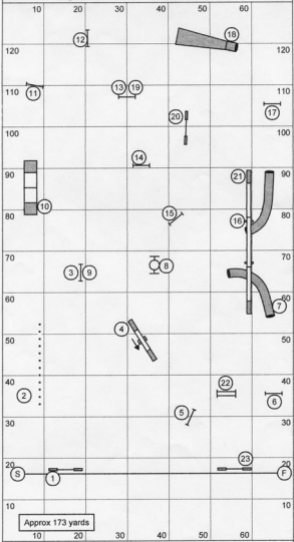

AAC REGIONAL CHAMPIONSHIP

Designed by Tim Ostrem

MINI GAMBLERS (from inside box)
 BLACK A,B: 12 POINTS (bi-directional)
 WHITE A,B: 6 POINTS (bi-directional)

2007 REGIONALS GAMBLERS (70x130)

OPENING TIME: 49 SECONDS
 CLOSING TIME: 18 SECONDS open & 20 SECONDS mini
 VET CLOSING TIME: 22 SECONDS open & 24 SECONDS mini

Matt Bonner
 2008 AAC Regional Championships
 Gamblers 70x130

Opening sequence: 40 sec
 Closing SCT
 Open: 18s
 Mini: 20s
 Vet Open: 22s
 Vet Mini: 24s

Reg Open 42
Reg Mini 44

Regionals Jumpers
Kiersten Lloyd

171 yds

Mini: 3.9 yps
Open: 4.1 yps

Vet Open 50
Vet Mini 53

Regionals Standard Course Designed by John Willis

Approx 173 yards

Total Yards 184

Suggested times: Open 3:15 Mini 2:55

SCT: Regular Open 58 Regular Mini 65 Veteran Open 70 Veteran Mini 78

2008 AAC Regional Competition
 Designing Judge: Mary Zacharatos
 STANDARD

SCT: Open = 3.10 yds/sec Mini = 2.90 yds/sec
 open **50** Mini **54** Open Vets **60** Mini Vets **65**
 Yardage **156**