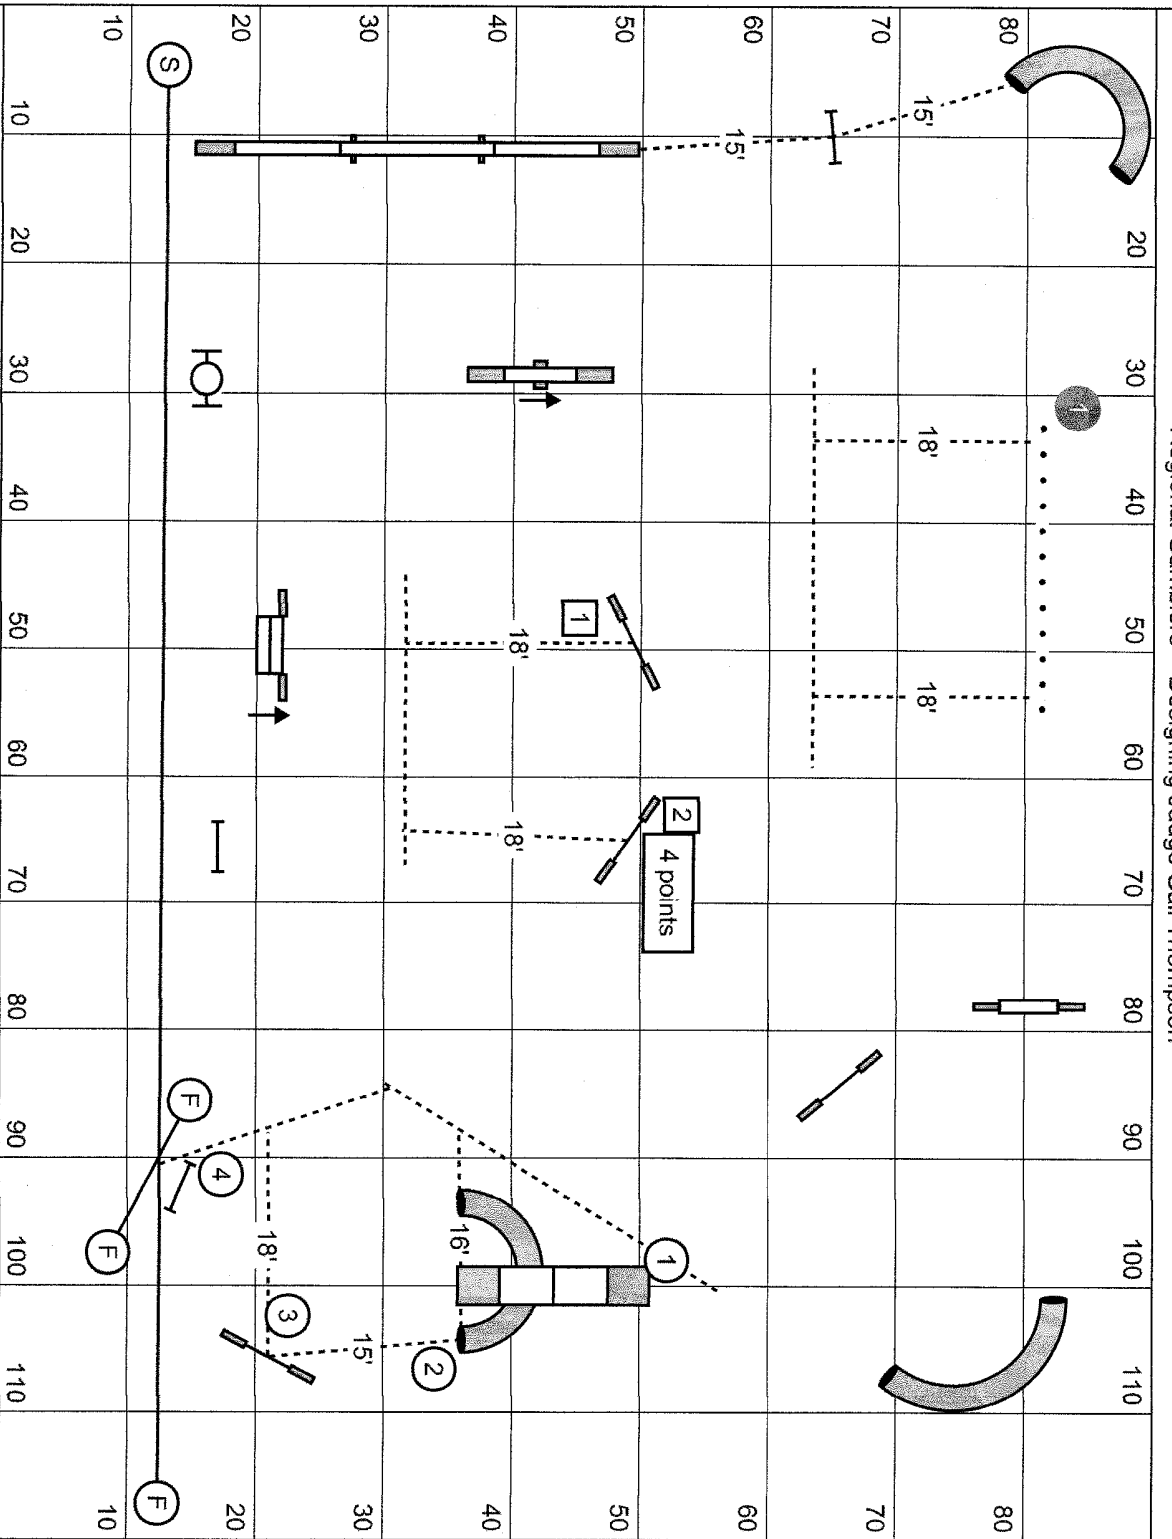

Regional Standard Course

Designing Judge: Jennifer Laird

SCT: Mini 2.9 YPS Open 3.2 YPS

Mini ~~62~~ Open ~~42~~ 56

Vet Mini 74 Vet Open 67

YARDS 180

*Handwritten signature*

*J. Plummer*

Approx Yards - 160      Actual Yards - 151      YPS: Open - 4.0      Mini - 3.8  
 454 ft  
**Regular and Specials Dogs**      **Veteran Dogs**  
 Open Dogs - 38 + 20% 0 = 38      Open Dogs - 38 + 20% 8 = 46  
 Mini Dogs - 40 + 20% 0 = 40      Mini Dogs - 40 + 20% 8 = 48

*H. Hart*

*Plummer*

Regional Gamblers - Designing Judge Gail Thompson

closing 20 sec  
 mini: 22 sec  
 opening 40 sec  
 open vet: 24 sec  
 mini vet: 26 sec

mini gamblers:  
 Black Circle (1) 10 points (bidirectional)  
 White Squares (1,2) 10 points (bidirectional)