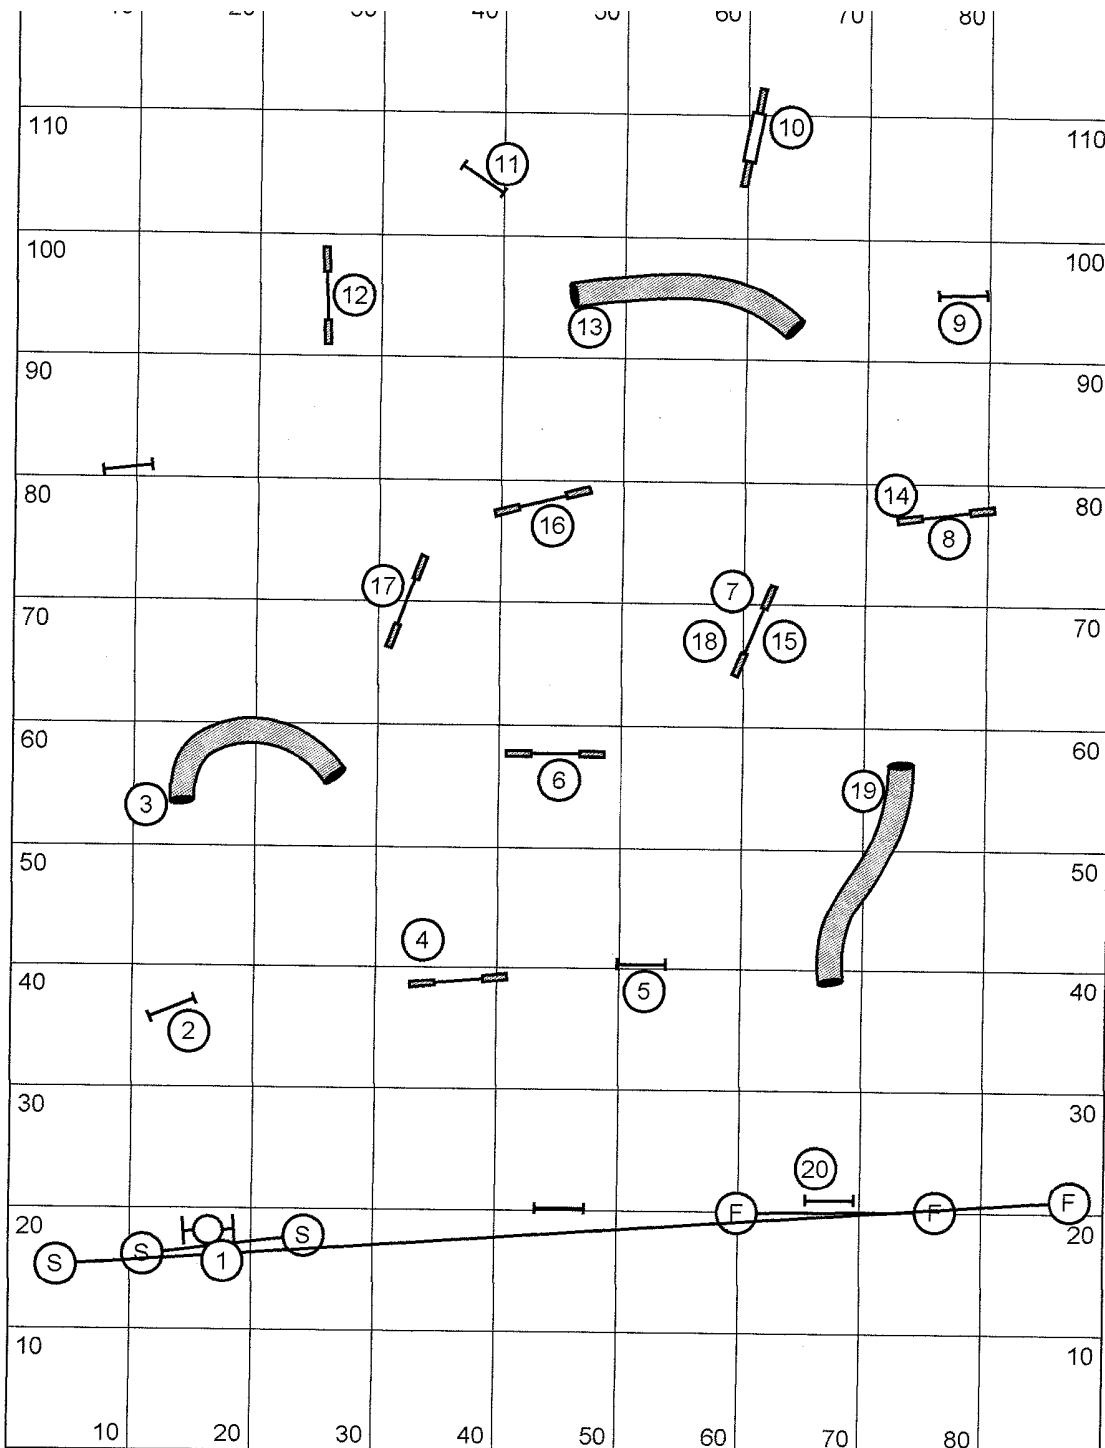

Regional Standard Course

Designing Judge: Jennifer Laird

SCT: Mini 2.9 YPS Open 3.2 YPS

Mini ~~62~~ Open ~~42~~ 56

Vet Mini 74 Vet Open 67

YARDS 180

*Handwritten signature*

*J. Plummer*

Approx Yards - 160      Actual Yards - 151      YPS: Open - 4.0      Mini - 3.8  
 454 ft  
**Regular and Specials Dogs**      **Veteran Dogs**  
 Open Dogs - 38 + 20% 0 = 38      Open Dogs - 38 + 20% 8 = 46  
 Mini Dogs - 40 + 20% 0 = 40      Mini Dogs - 40 + 20% 8 = 48

*H. Hart*

*Plummer*

Regional Gamblers - Designing Judge Gail Thompson

closing 20 sec  
 mini: 22 sec  
 opening 40 sec  
 open vet: 24 sec  
 mini vet: 26 sec

mini gamblers:  
 Black Circle (1) 10 points (bidirectional)  
 White Squares (1,2) 10 points (bidirectional)