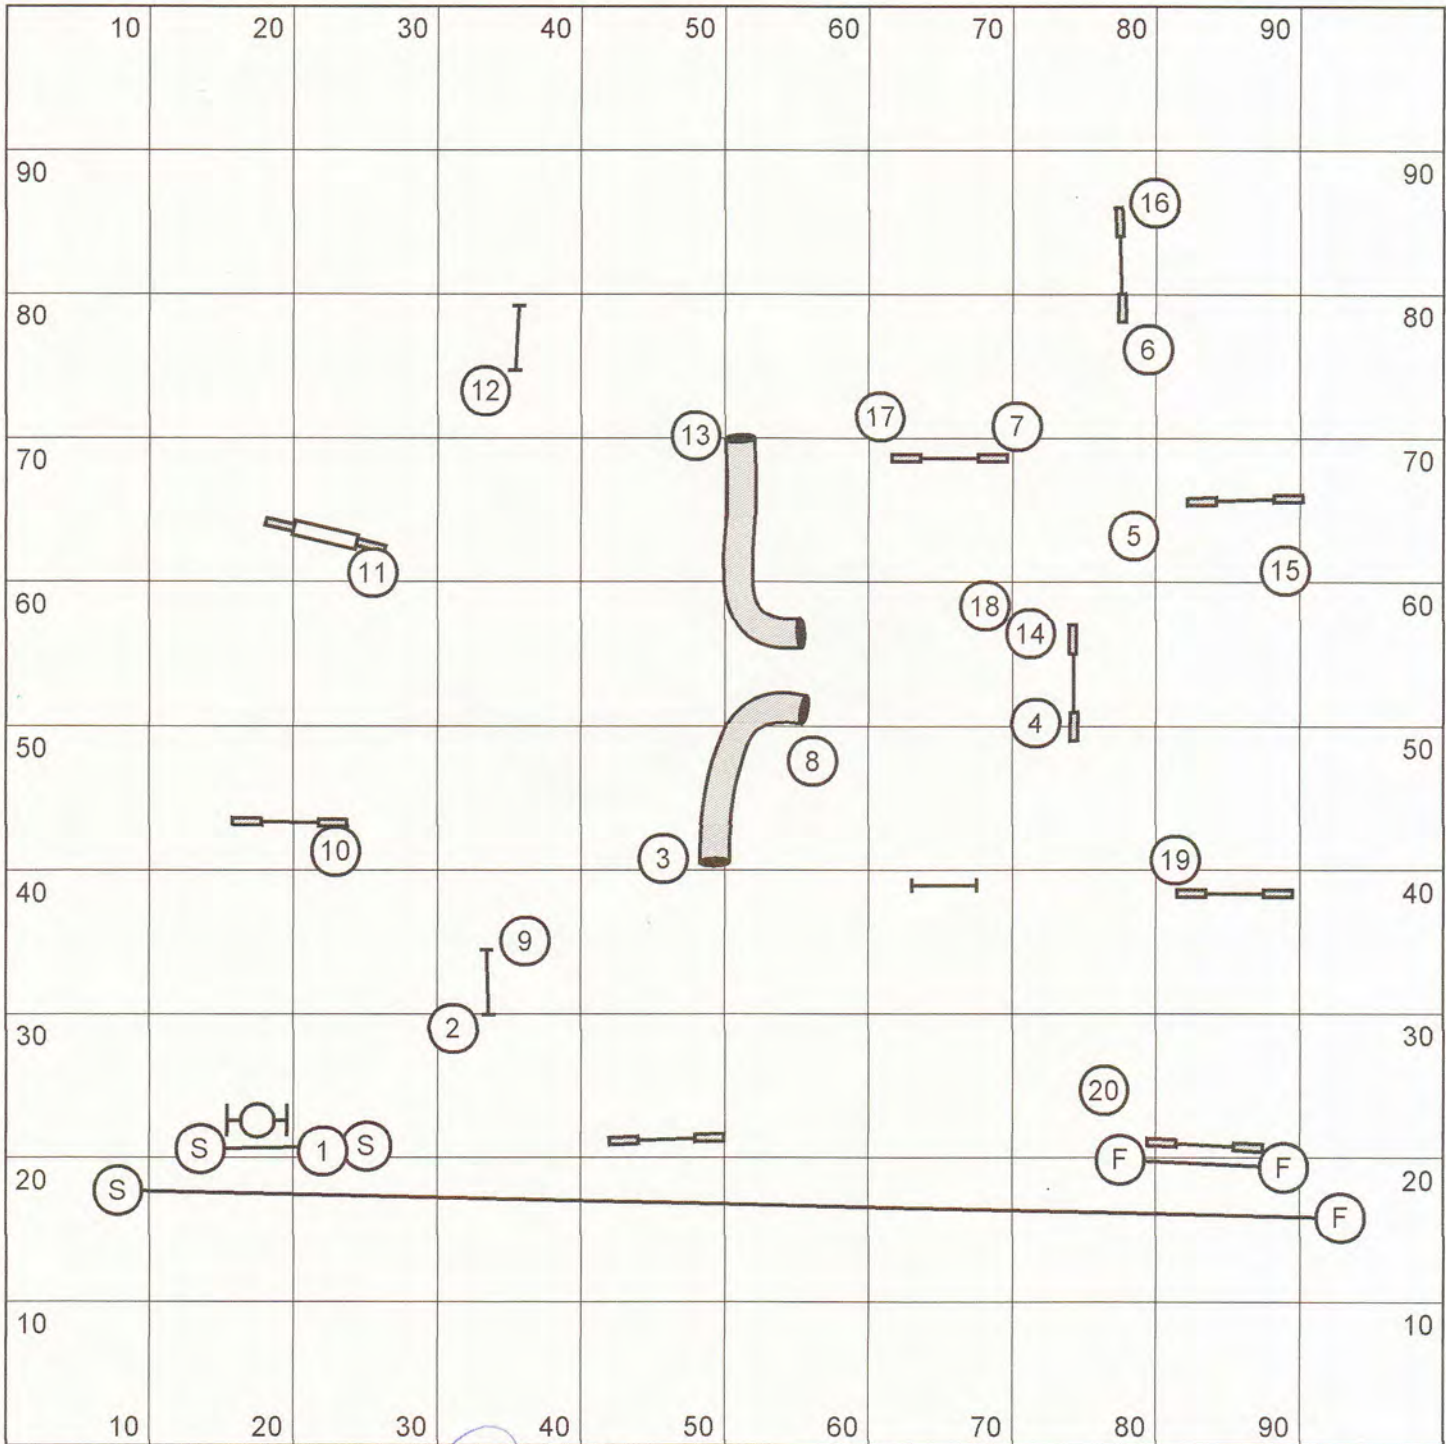

mini 3.7 yps, open 4.0 yps
vets add 20 %

149
yds
mct

Regionals Jumpers
mini sct 40
vmini sct 48
Case Laan
open sct 37
vopen sct 44

Shanil
Claude Dionne