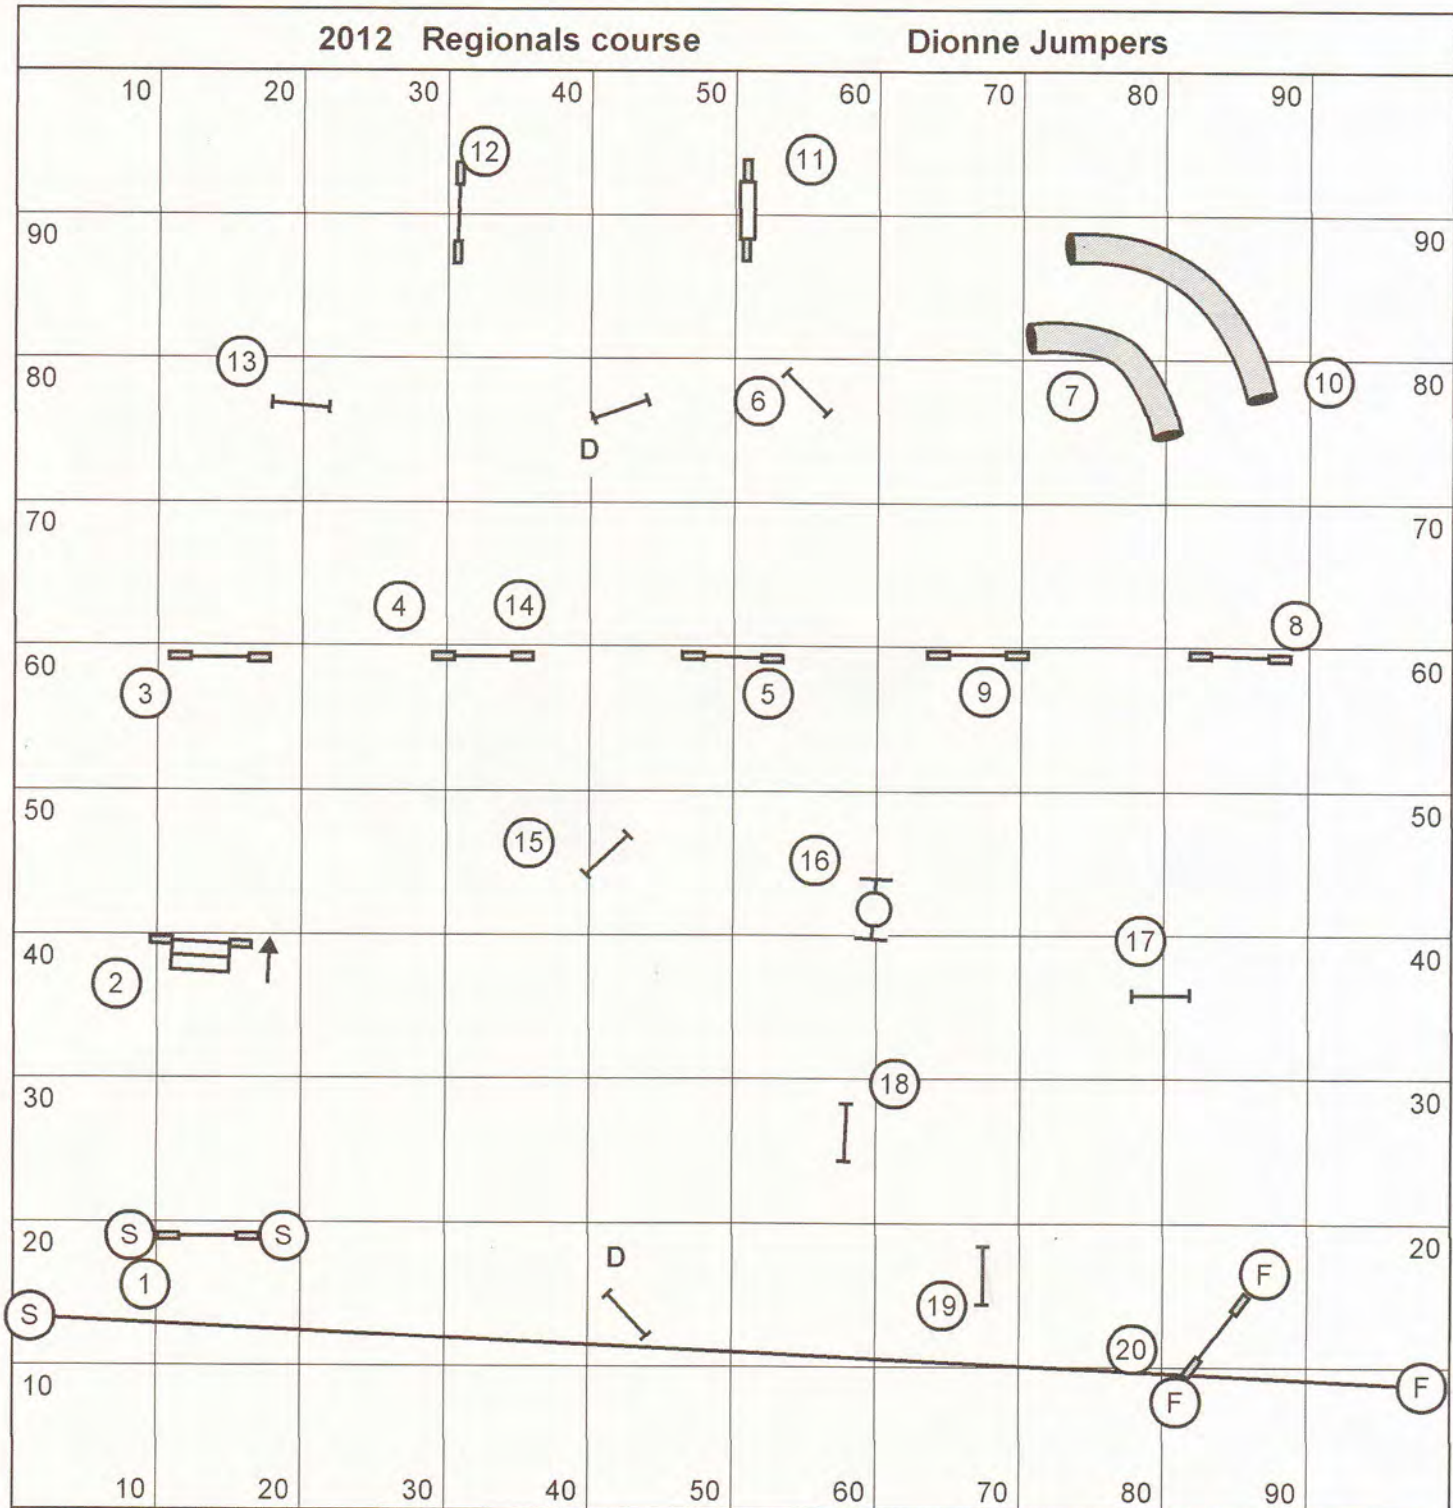

Gail Thompson - Regionals 2012
Standard 101

open 3.1 yds/sec mini 2.9 yds/sec

197 yds
open reg/specs 64 secs
mini reg/spec 68 secs
open vet 77 secs
mini vet 82 secs

Shawna
Claude Dionne

Regional Standard - 101

Gayle Avery

Course Length: 193

Mini @ 2.9 67 Vet 80

Open @ 3.1 62 Vet 74

Claude Dionne

2012 Regionals course

Dionne Jumpers

Designed by Claude Dionne
 JUDGED BY: Claude Dionne
 Course : _____ yards
 Mini : 3,7 y/s 43 Open : 4,1 y/s 39
 Vétérans mini : 52 Vétérans Open : 47

CLAUDE DIONNE

John Willis

Regional Gamblers
designed by David Langen

Mini gamble worth 10 points
gamble is bi-directional

Mini gamble worth 12 points
Is bi-directional

4 point

Regional Gamblers
Open time = 40 sec
Gamble time =
Open: 17 Open Vets: 21 Mini: 19 Mini Vets: 23