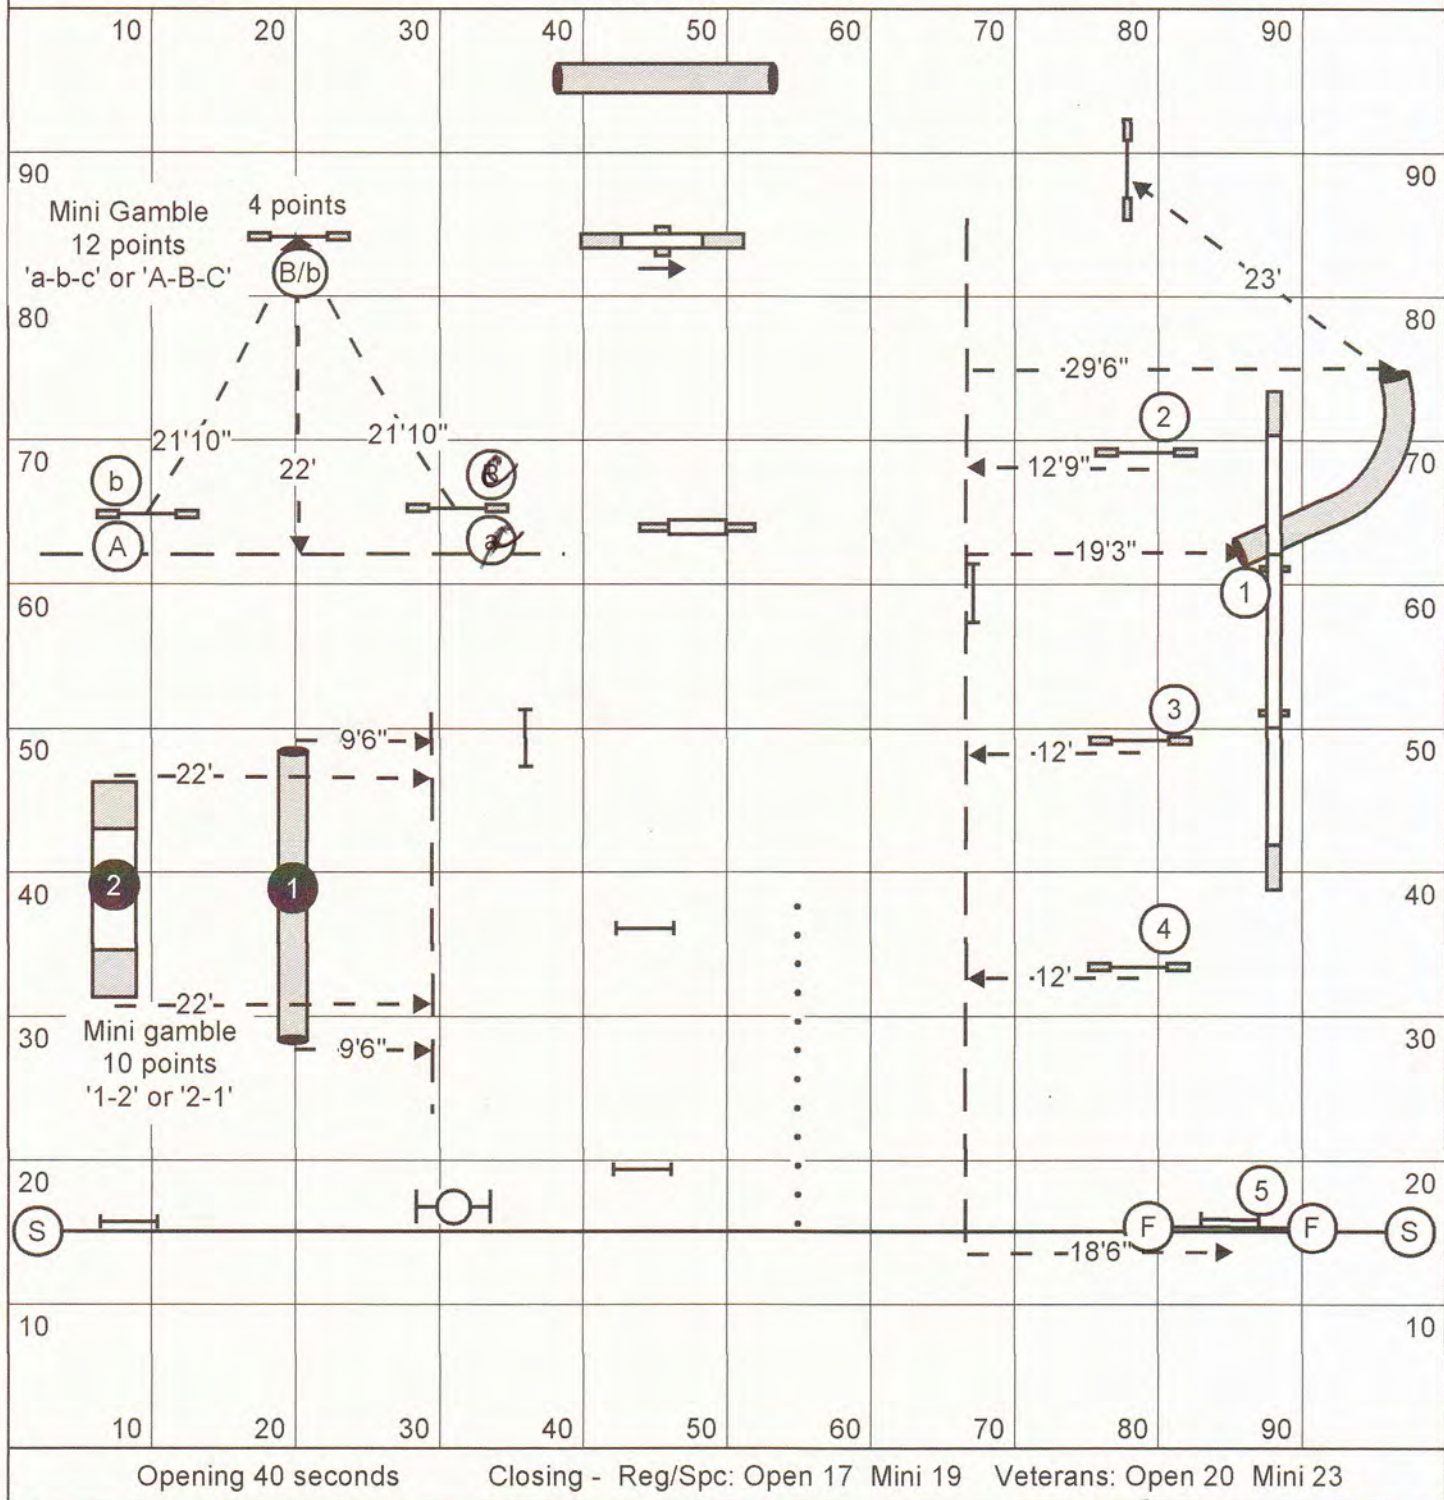

Gayle Avery

Course Length: 193

Mini @ 2.9 67 Vet 80

Open @ 3.1 62 Vet 74

Claude Dionne

2012 Regionals course

Dionne Jumpers

Designed by Claude Dionne
 JUDGED BY: Claude Dionne
 Course : _____ yards
 Mini : 3,7 y/s 43 Open : 4,1 y/s 39
 Vétérans mini : 52 Vétérans Open : 47

CLAUDE DIONNE

John Willis

Regional Gamblers
designed by David Langen

Mini gamble worth 10 points
gamble is bi-directional

Mini gamble worth 12 points
Is bi-directional

4 point

Regional Gamblers
Open time = 40 sec
Gamble time =
Open: 17 Open Vets: 21 Mini: 19 Mini Vets: 23