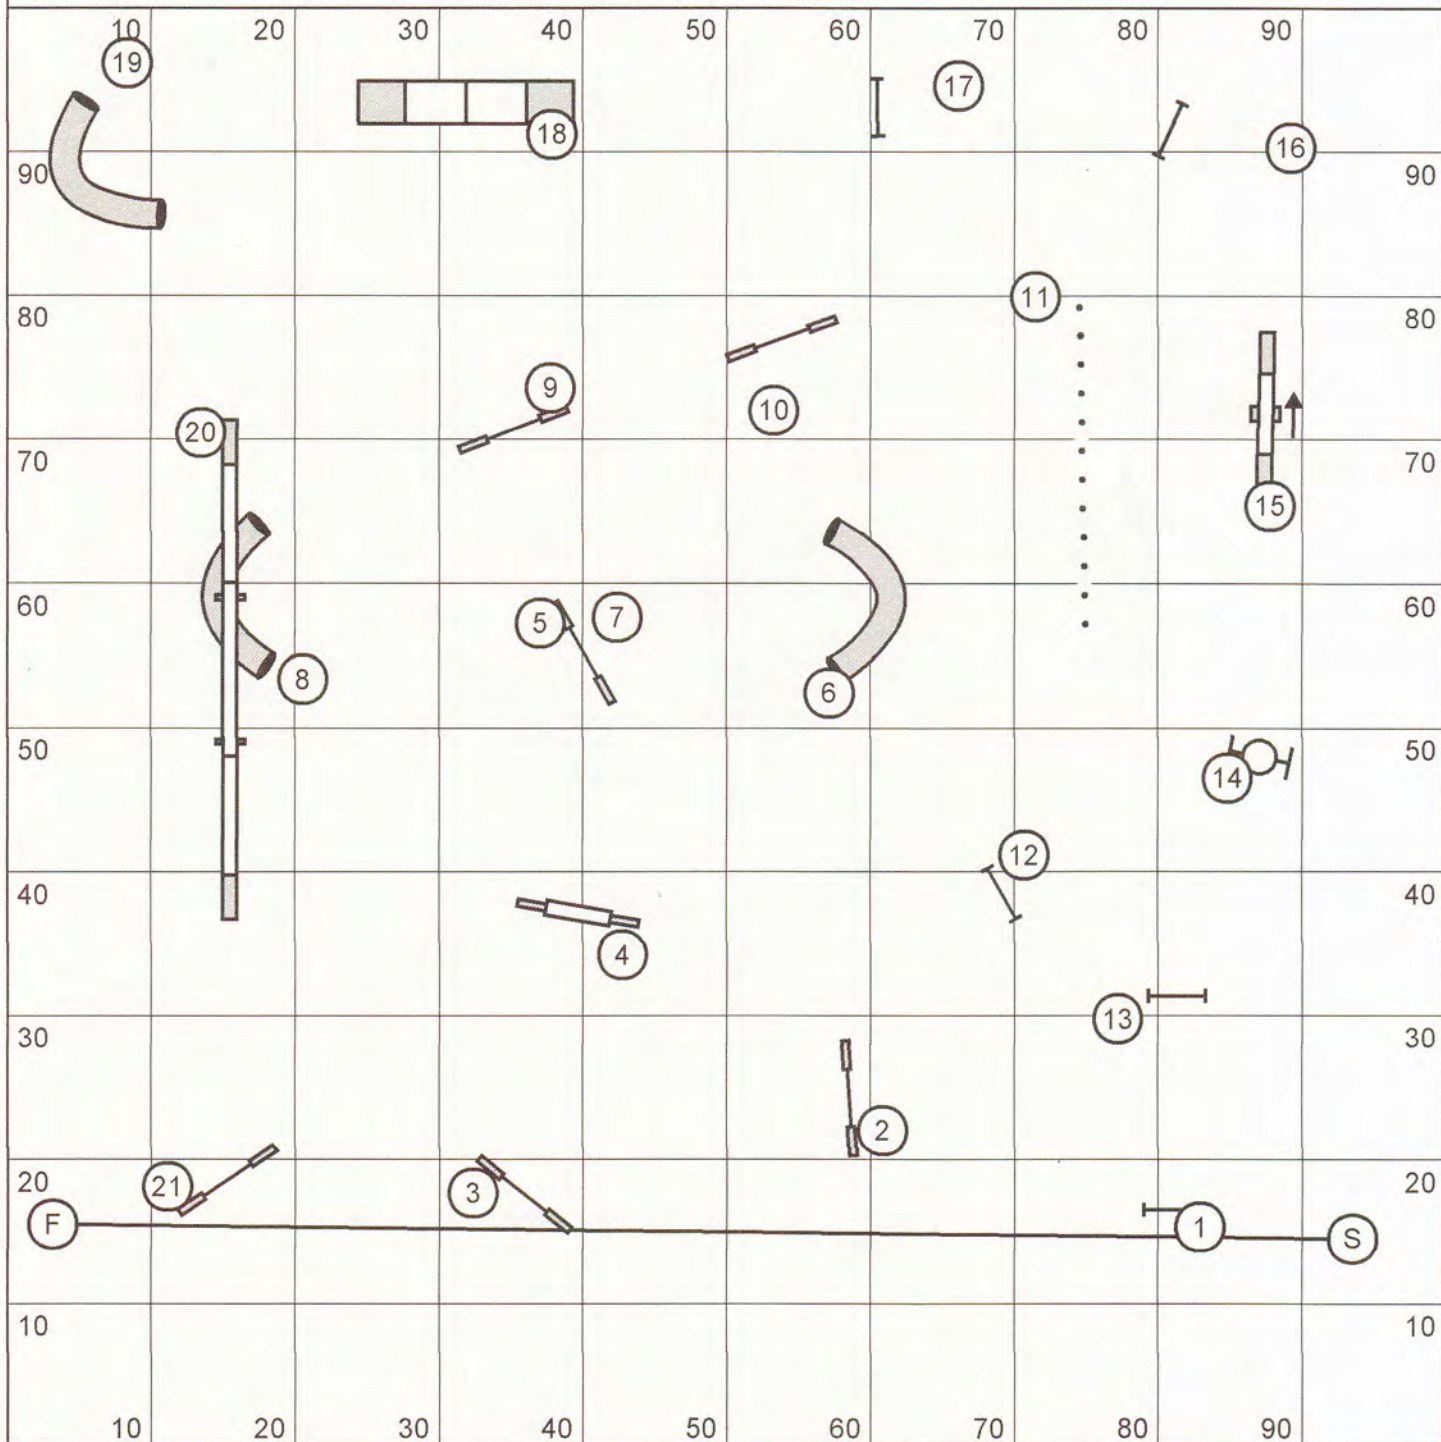

Gail Thompson - Regionals 2012
Standard 101

open 3.1 yds/sec mini 2.9 yds/sec

197 yds
open reg/specs 64 secs
mini reg/spec 68 secs
open vet 77 secs
mini vet 82 secs

Shawna
Claude Dionne

Regional Standard - 101

Gayle Avery

Course Length: 193

Mini @ 2.9 67 Vet 80

Open @ 3.1 62 Vet 74

Claude Dionne

2012 Regionals course

Dionne Jumpers

Designed by Claude Dionne
 JUDGED BY: Claude Dionne
 Course : _____ yards
 Mini : 3,7 y/s 43 Open : 4,1 y/s 39
 Vétérans mini : 52 Vétérans Open : 47

CLAUDE DIONNE

John Willis

Regional Gamblers
designed by David Langen

Mini gamble worth 10 points
gamble is bi-directional

Mini gamble worth 12 points
Is bi-directional

4 point

Regional Gamblers
Open time = 40 sec
Gamble time =
Open: 17 Open Vets: 21 Mini: 19 Mini Vets: 23