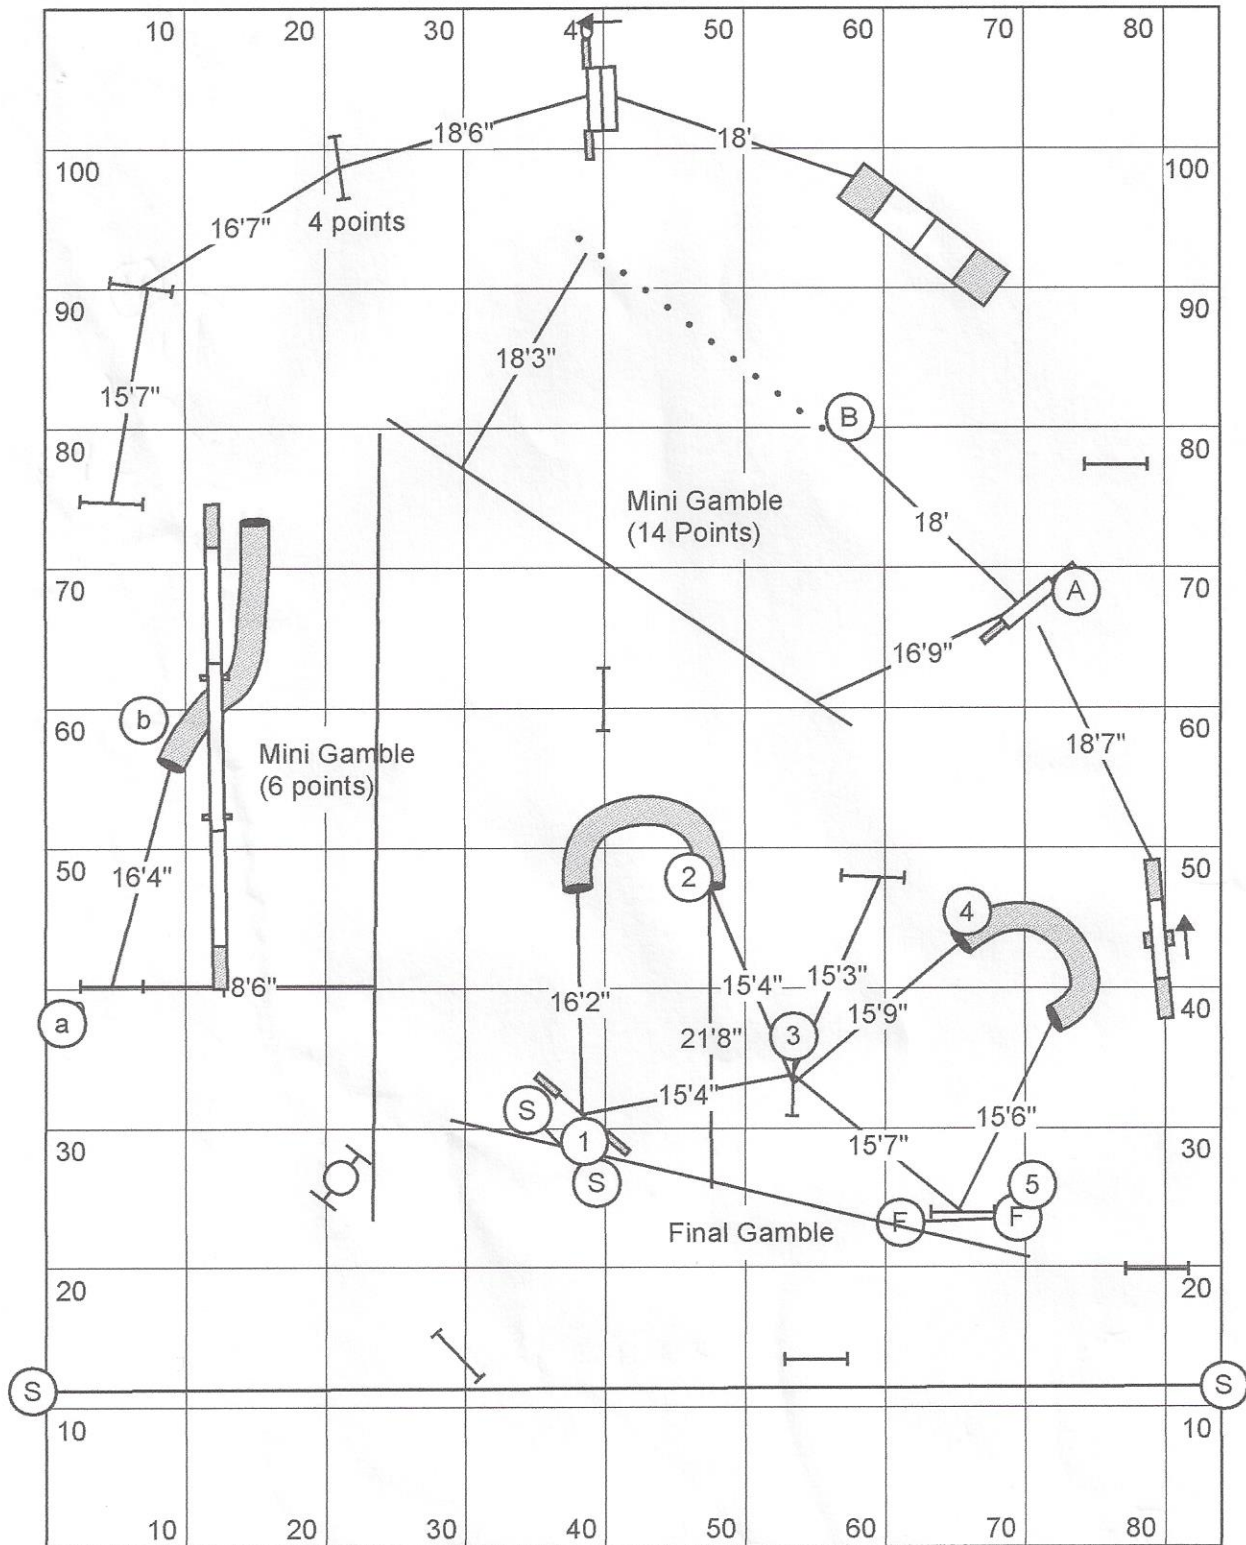

open 3.0 yds/sec mini 2.85 yds/sec

EX fact

177 yds
open reg/specs 59 secs
mini reg/spec 62 secs

open vet 71 secs
mini vet 74 secs

155 405

Regional Jumpers 801 - Darcy Bennett

CR team

Open/Spec SCT (4.10y/s): 38 Mini/Spec SCT (3.80y/s): 41

O. JET 46

M. JET 49

Regional Gamblers 801

Gayle Avery

Opening Sequence: 40 seconds

Closing: Mini 20 Vet 24

Open 18 Vet ~~20~~ 22

CA Logan

Minis' are multi directional

2012 - Regional Standard 801 Designed by Claude Boisvert

187 405
 M 66 062
 V 479 0V74 *CL Boisvert*

166 yds
 Mini @ 2.85 y/s = 58 sec Vet = 70 sec
 Open @ 3.0 y/s = 55 sec Vet = 66 sec

Regional Jumpers 801

Designed by Lynda Yielding

Course Length **167**
 Op/Sp: @ yds @ 4.1 yps = **41** secs
 Mini/Sp: @ yds @ 3.95 yps = **42** secs

CAI team
 Op Vets: x 1.2 = **49** secs
 Mini Vets: x 1.2 = **50** secs