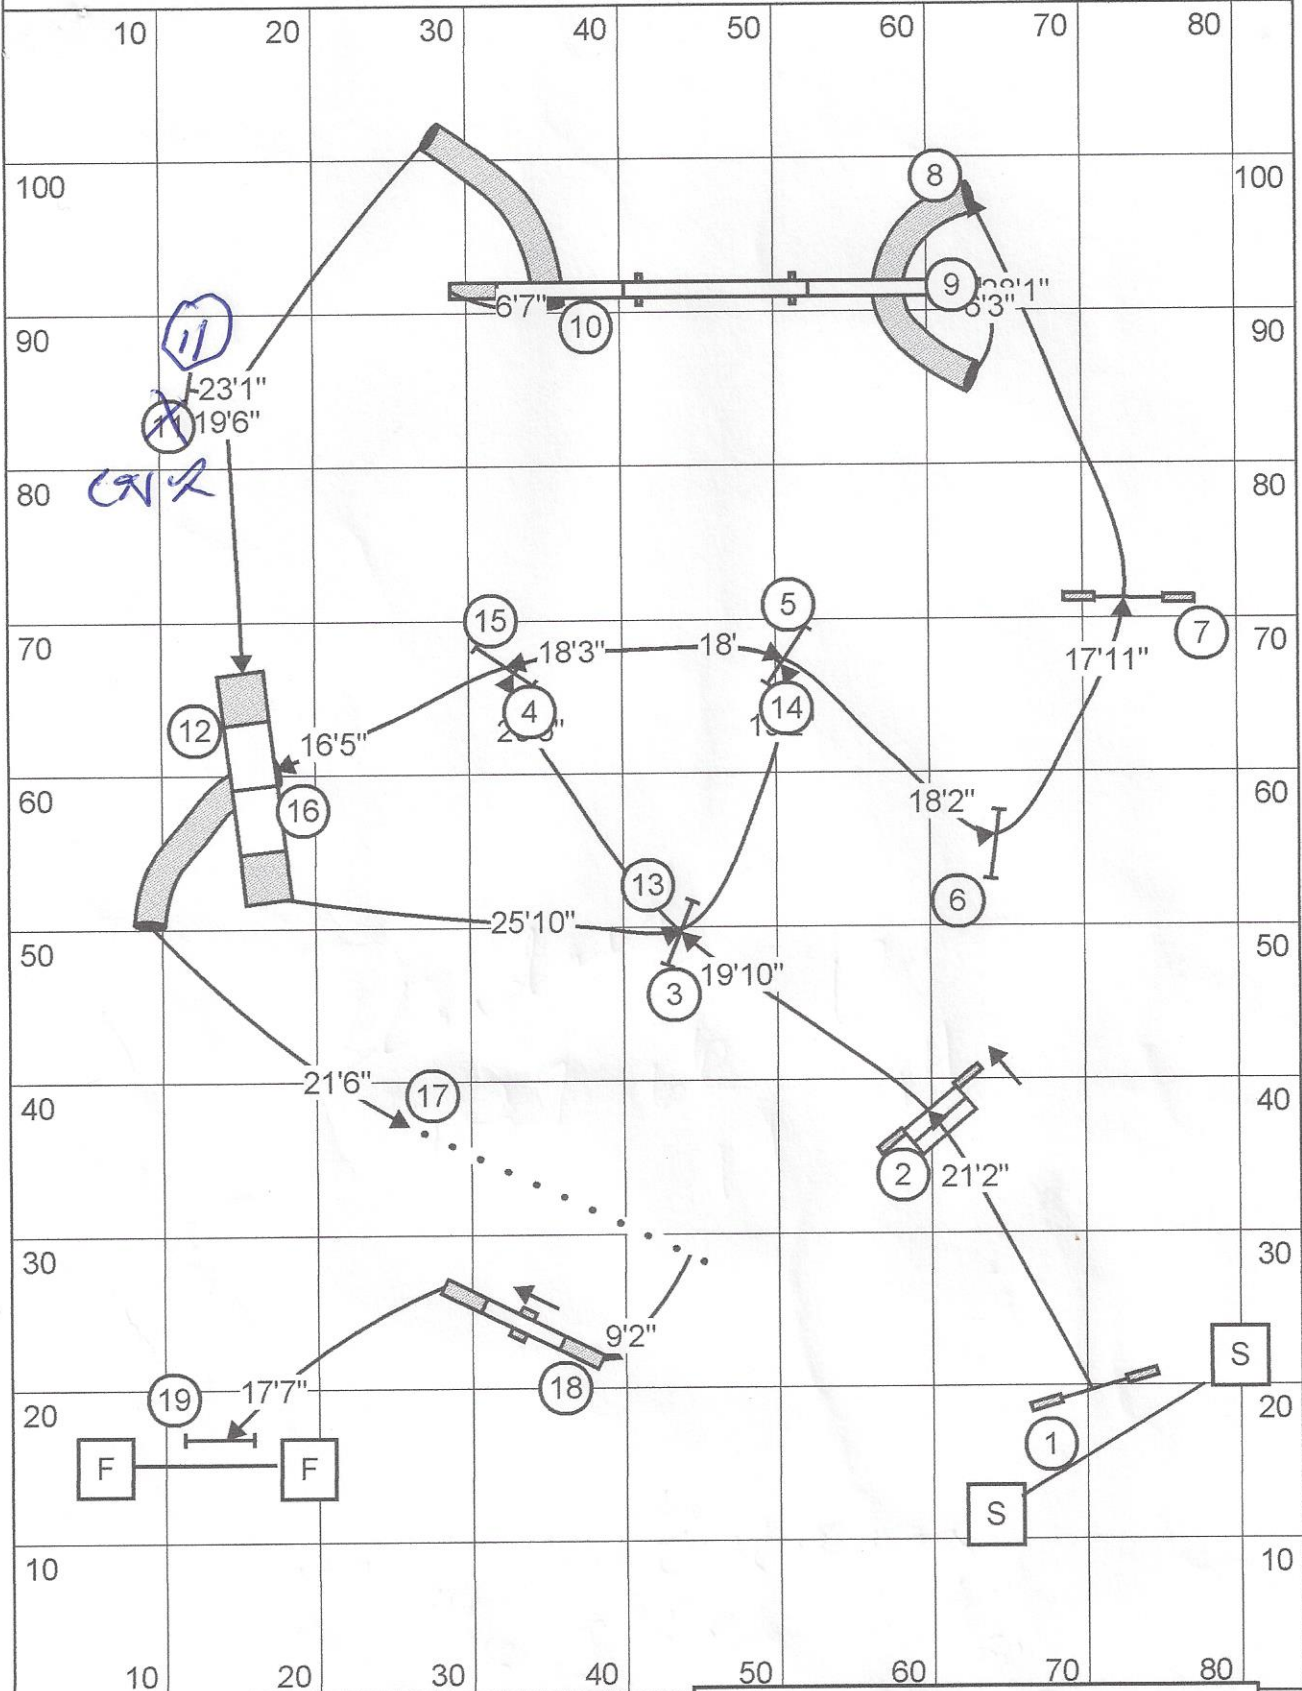

O. JET 46

M. JET 49

Regional Gamblers 801

Gayle Avery

Opening Sequence: 40 seconds

Closing: Mini 20 Vet 24

Open 18 Vet ~~20~~ 22

CA Logan

Minis' are multi directional

2012 - Regional Standard 801 Designed by Claude Boisvert

187 405
 M 66 062
 V 479 0V74 *CL Boisvert*

166 yds
 Mini @ 2.85 y/s = 58 sec Vet = 70 sec
 Open @ 3.0 y/s = 55 sec Vet = 66 sec

Regional Jumpers 801

Designed by Lynda Yielding

Course Length **167**
 Op/Sp: @ yds @ 4.1 yps = **41** secs
 Mini/Sp: @ yds @ 3.95 yps = **42** secs

CAI team
 Op Vets: x 1.2 = **49** secs
 Mini Vets: x 1.2 = **50** secs