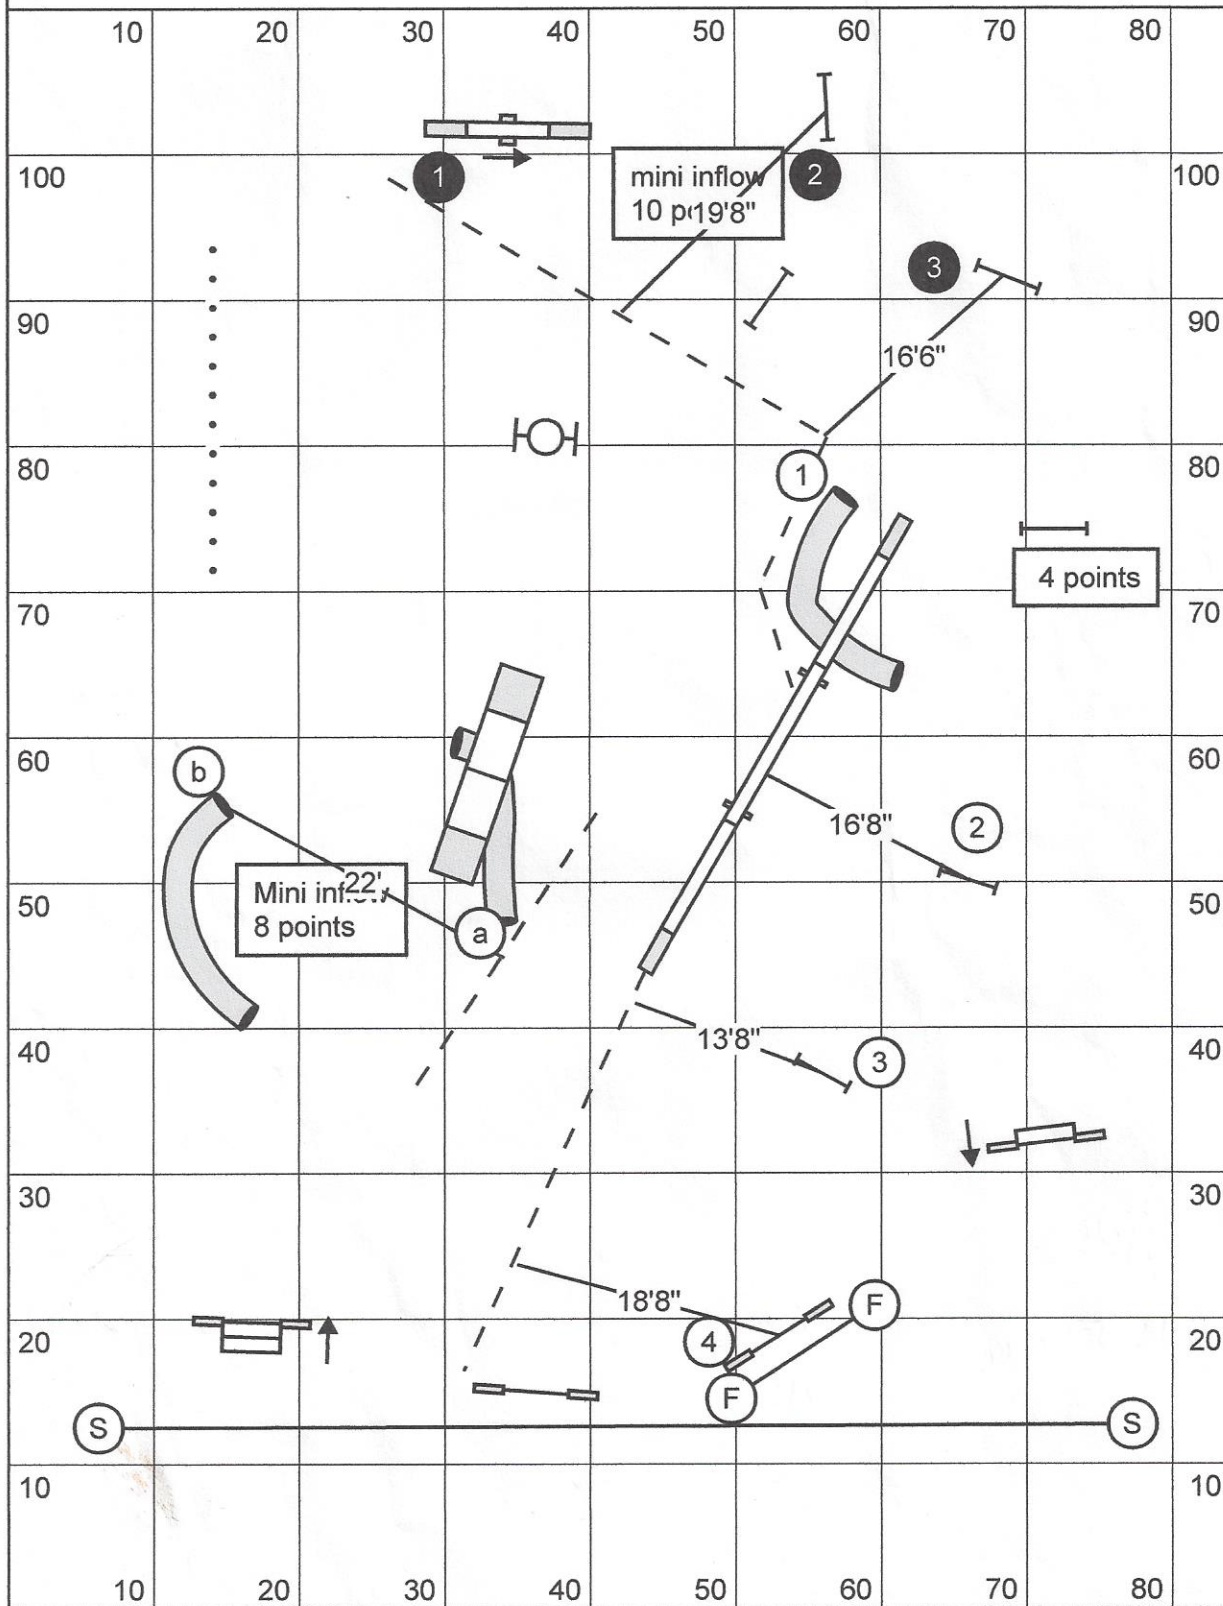

AAC Regionals Gamblers 801

Judge: _____

Case Laan

Regionals 2012

Std & Spec 40 sec opening, Open 18, Mini 20 sec gamble

vet 40 sec opening, Open 22, Mini 24 sec gamble

Case Laan

Gail Thompson - Regionals 2012
Standard 801

open 3.0 yds/sec mini 2.85 yds/sec

EX fact

177 yds
open reg/specs 59 secs
mini reg/spec 62 secs

open vet 71 secs
mini vet 74 secs

155 405

Regional Jumpers 801 - Darcy Bennett

CR team

Open/Spec SCT (4.10y/s): 38 Mini/Spec SCT (3.80y/s): 41

O. JET 46

M. JET 49

Regional Gamblers 801

Gayle Avery

Opening Sequence: 40 seconds

Closing: Mini 20 Vet 24

Open 18 Vet ~~20~~ 22

CA Logan

Minis' are multi directional

2012 - Regional Standard 801 Designed by Claude Boisvert

187 405
 M 66 062
 V 479 0V74 *CL Boisvert*

166 yds
 Mini @ 2.85 y/s = 58 sec Vet = 70 sec
 Open @ 3.0 y/s = 55 sec Vet = 66 sec