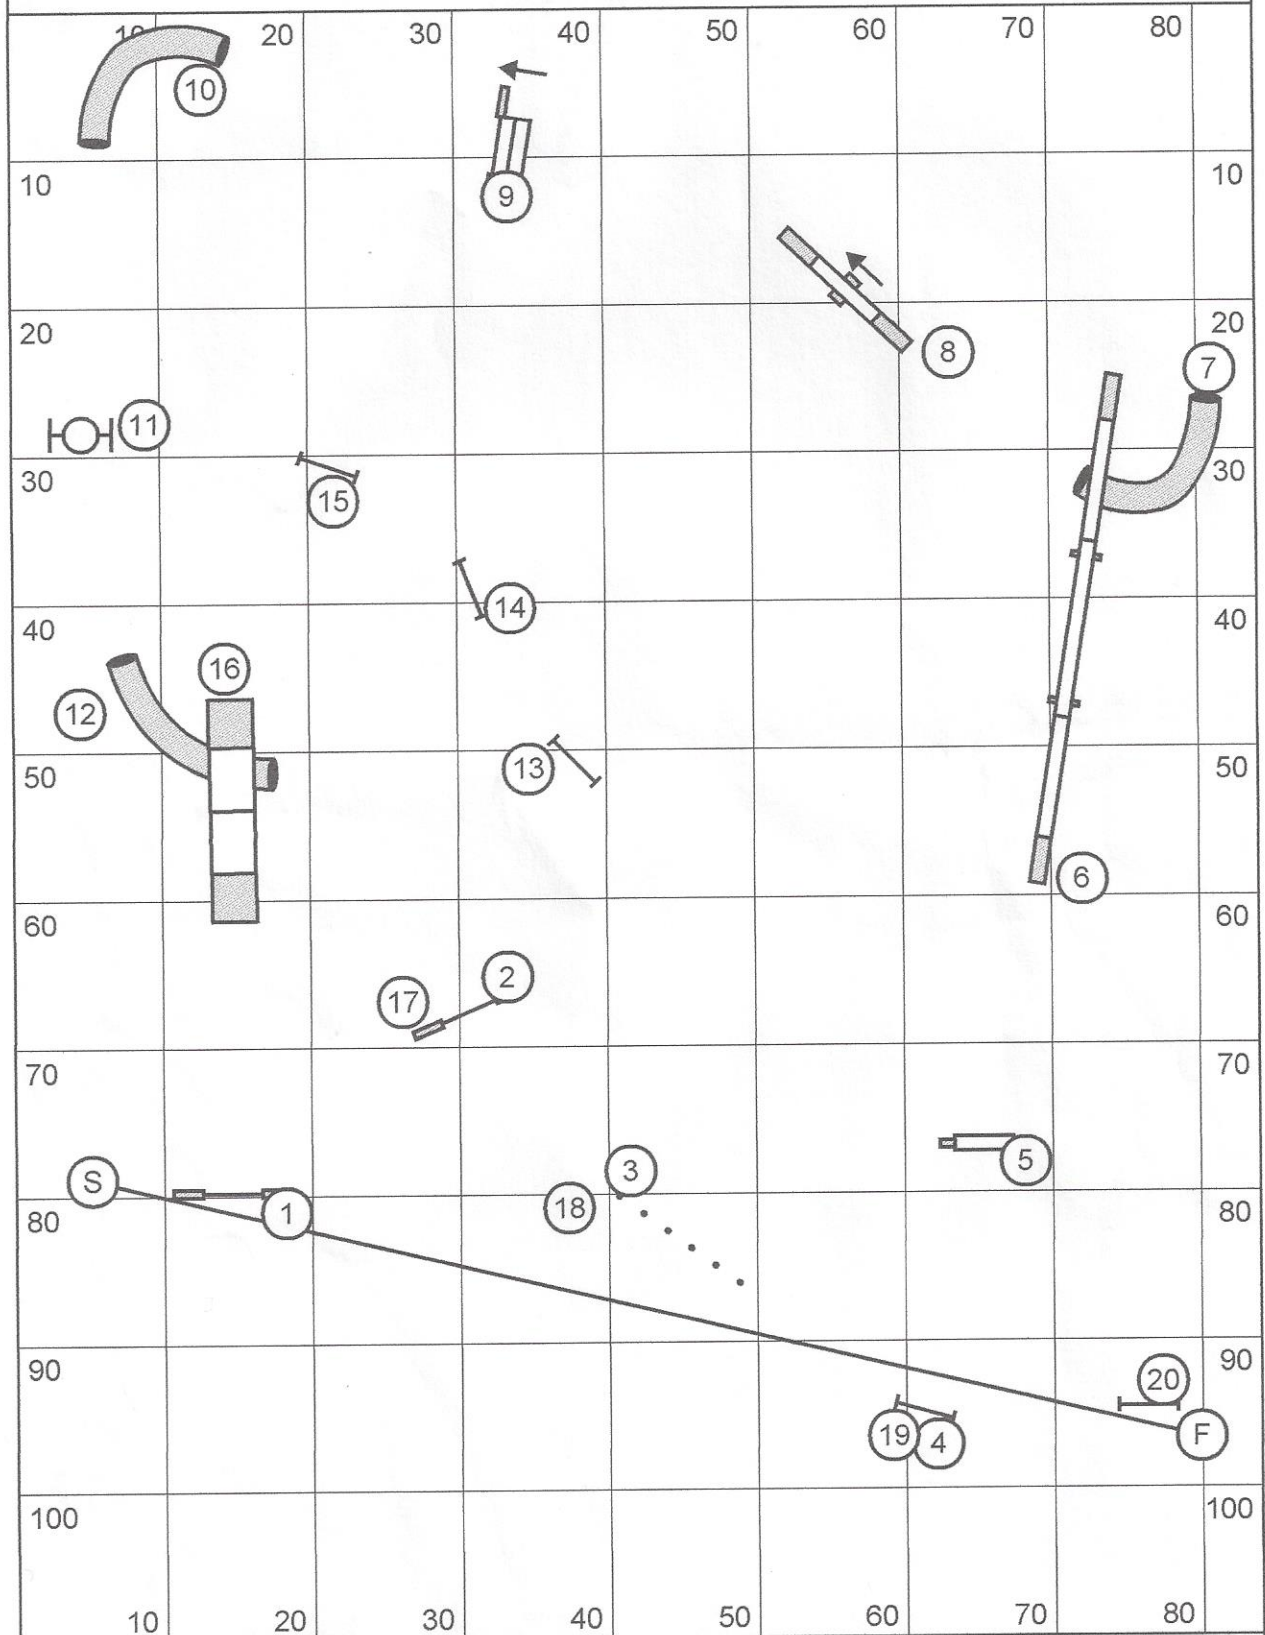

AAC Regionals Gamblers 801

Judge: _____

Case Laan

Regionals 2012

Std & Spec 40 sec opening, Open 18, Mini 20 sec gamble

vet 40 sec opening, Open 22, Mini 24 sec gamble

Case Laan

Gail Thompson - Regionals 2012
Standard 801

O. JET 46

M. JET 49

Regional Gamblers 801

Gayle Avery

Opening Sequence: 40 seconds

Closing: Mini 20 Vet 24

Open 18 Vet ~~20~~ 22

CA Logan

Minis' are multi directional

2012 - Regional Standard 801 Designed by Claude Boisvert

187 405
 M 66 062
 V 479 0V74 *CL Boisvert*

166 yds
 Mini @ 2.85 y/s = 58 sec Vet = 70 sec
 Open @ 3.0 y/s = 55 sec Vet = 66 sec