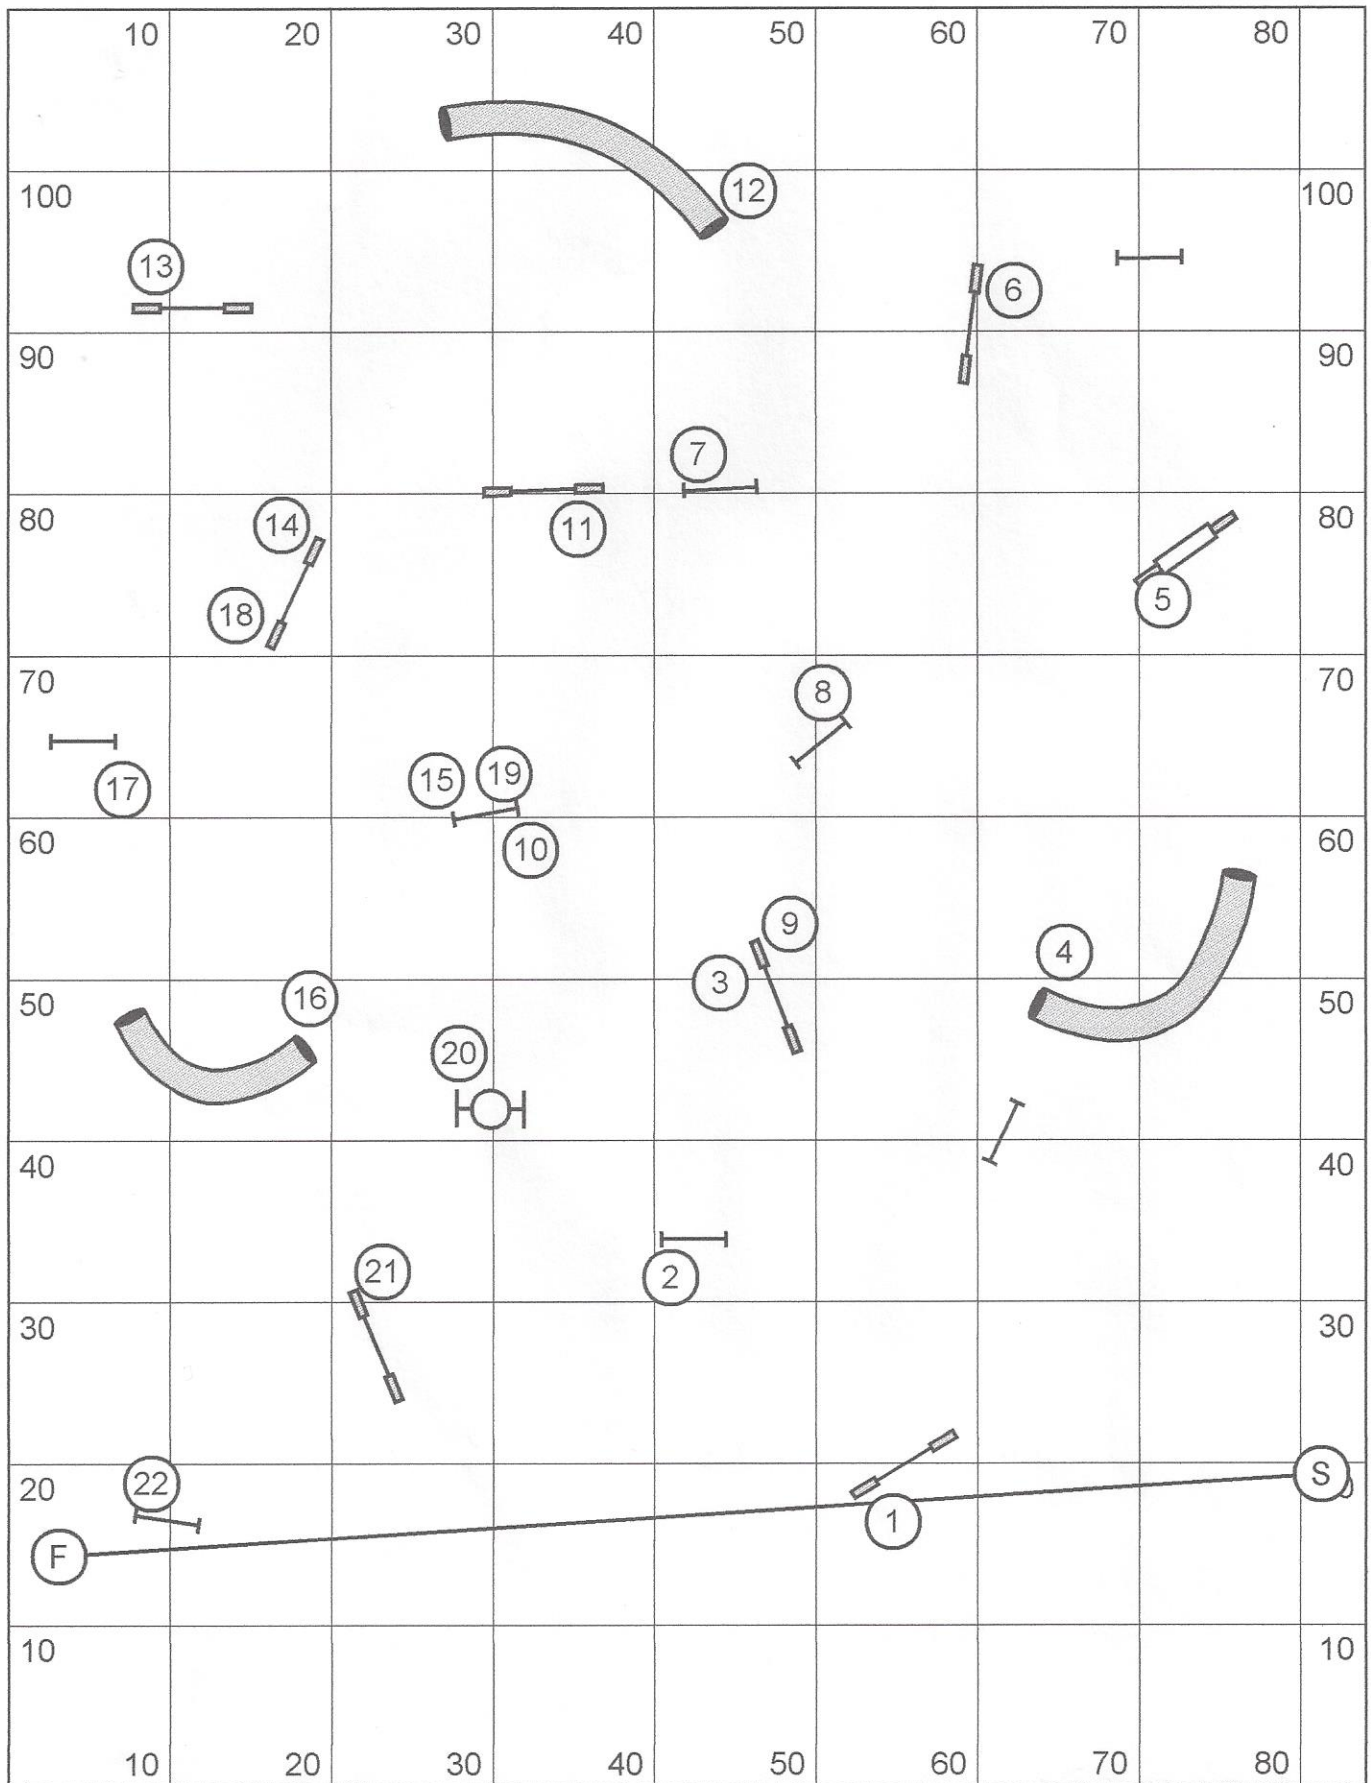

AAC Regionals Gamblers 801

Judge: _____

Case Laan

Regionals 2012

Std & Spec 40 sec opening, Open 18, Mini 20 sec gamble

vet 40 sec opening, Open 22, Mini 24 sec gamble

Case Laan

Gail Thompson - Regionals 2012
Standard 801

open 3.0 yds/sec mini 2.85 yds/sec

EX fact

177 yds
open reg/specs 59 secs
mini reg/spec 62 secs

open vet 71 secs
mini vet 74 secs

155 405

Regional Jumpers 801 - Darcy Bennett

CR team

Open/Spec SCT (4.10y/s): 38 Mini/Spec SCT (3.80y/s): 41

O. JET 46

M. JET 49

Regional Gamblers 801

Gayle Avery

Opening Sequence: 40 seconds

Closing: Mini 20 Vet 24

Open 18 Vet ~~20~~ 22

CA Logan

Minis' are multi directional

2012 - Regional Standard 801 Designed by Claude Boisvert

187 405
 M 66 062
 V 479 0V74 *CL Boisvert*

166 yds
 Mini @ 2.85 y/s = 58 sec Vet = 70 sec
 Open @ 3.0 y/s = 55 sec Vet = 66 sec