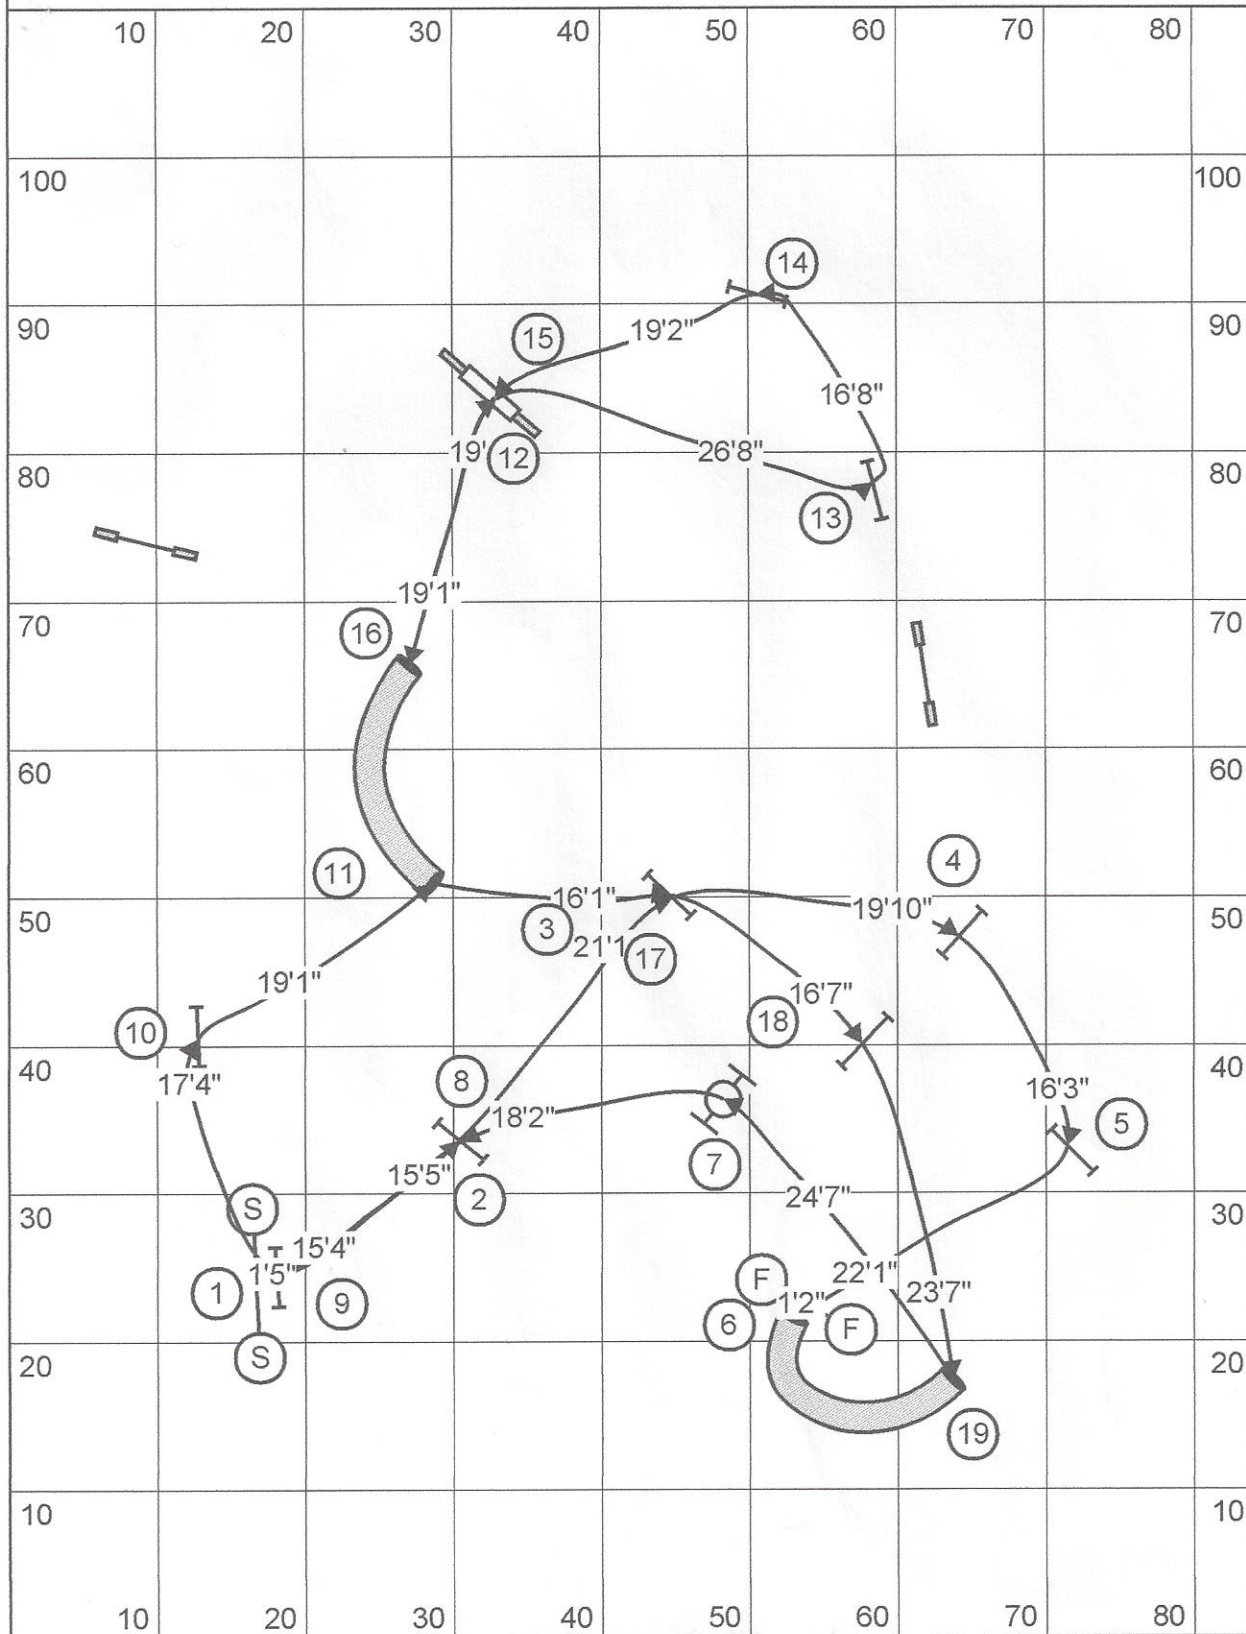

O. JET 46

M. JET 49

Regional Gamblers 801

Gayle Avery

Opening Sequence: 40 seconds

Closing: Mini 20 Vet 24

Open 18 Vet ~~20~~ 22

CA Logan

Minis' are multi directional

2012 - Regional Standard 801 Designed by Claude Boisvert

187 405
 M 66 062
 V 479 0V74 *CL Boisvert*

166 yds
 Mini @ 2.85 y/s = 58 sec Vet = 70 sec
 Open @ 3.0 y/s = 55 sec Vet = 66 sec

Regional Jumpers 801

Designed by Lynda Yielding

Course Length **167**
 Op/Sp: @ yds @ 4.1 yps = **41** secs
 Mini/Sp: @ yds @ 3.95 yps = **42** secs

CAI team
 Op Vets: x 1.2 = **49** secs
 Mini Vets: x 1.2 = **50** secs