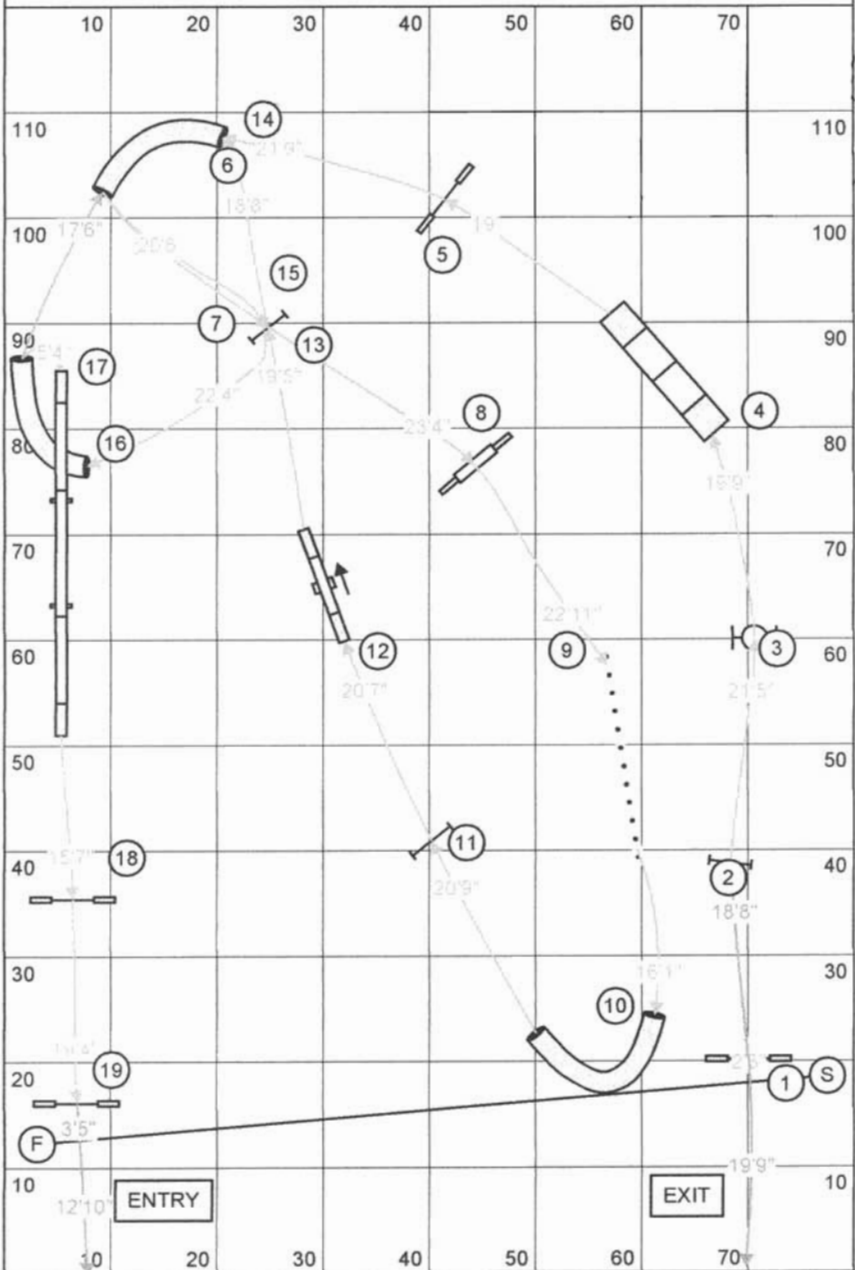

Regional Championship - Championnat Régional

Gambler - Enjeu

Desing by : Anic Vermette (QC) Judge by : _____

Sk-Mb-2010

Gambler - Enjeu

Main gamble- Enjeu Principal : Approx yardage / Distance approximative : 38 yds

Time/temps : Opening/ouverture = 40 sec

Closing/fermeture = Mini : 22 sec Vet = 26 sec

Open : 20 sec Vet : 24 sec

AAC REGIONALS
 JUMPERS 801 / CORY BARNABY

Sk-Mb 2010

CLASS: JUMPERS 801
 Yards = 173

Mini @3.75= 46 / 55 vets
 Open @4.0= 43 / 52 vets

126 yds
 M=35 / 42 M Vet
 O=31 / 37 O Vet

2010 Regional Jumpers 801 - Darcy Bennett

Sk-Mb 2010

3.79
 Open/Spec SCT (3.65y/s):

3.65
 Mini/Spec SCT (4.05y/s):

163 Yds. M=54 O=50 M Vet=65 O Vet=60

Kirsten Locke
Standard 801
Regionals 2010

Sk-Mb 2010

SCT: Open = 3.10 yrds/sec Mini = 2.95 yrds/sec
 open 57 Mini 60 Open Vets 68 Mini Vets 72
 Yardage 178 MCT 108