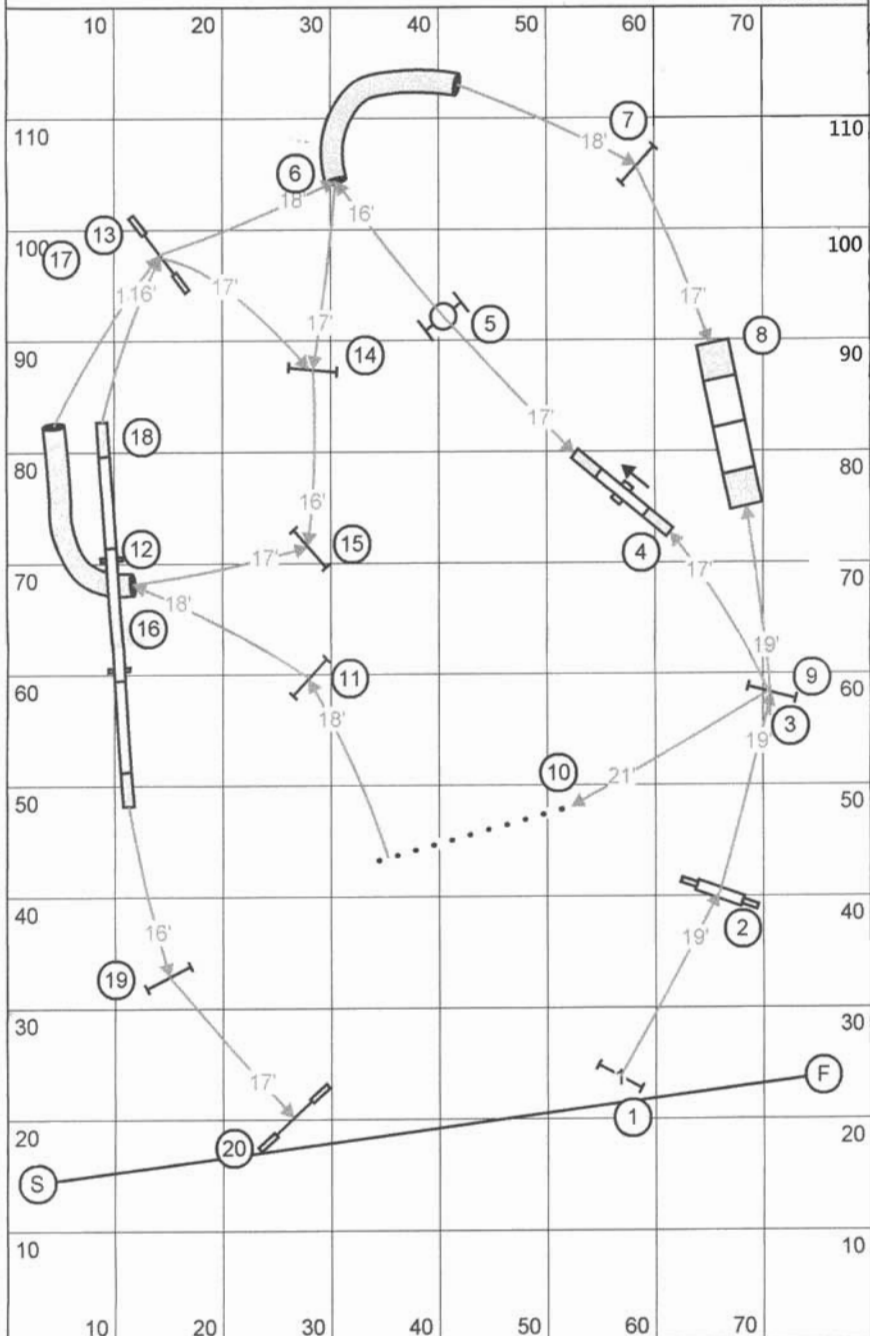

Regional Championship - Championnat Régional

Gambler - Enjeu

Desing by : Anic Vermette (QC) Judge by : _____

Sk-Mb-2010

Gambler - Enjeu

Main gamble- Enjeu Principal : Approx yardage / Distance approximative : 38 yds

Time/temps : Opening/ouverture = 40 sec

Closing/fermeture = Mini : 22 sec Vet = 26 sec

Open : 20 sec Vet : 24 sec

AAC REGIONALS
 JUMPERS 801 / CORY BARNABY

Sk-Mb 2010

CLASS: JUMPERS 801
 Yards = 173

Mini @3.75= 46 / 55 vets
 Open @4.0= 43 / 52 vets

126 yds
 M=35 / 42 M Vet
 O=31 / 37 O Vet

2010 Regional Jumpers 801 - Darcy Bennett

Sk-Mb 2010

3.79
 Open/Spec SCT (3.65y/s):

3.65
 Mini/Spec SCT (4.05y/s):

163 Yds. M=54 O=50 M Vet=65 O Vet=60

Kirsten Locke
Standard 801
Regionals 2010

Sk-Mb 2010

SCT: Open = 3.10 yrds/sec Mini = 2.95 yrds/sec
 open 57 Mini 60 Open Vets 68 Mini Vets 72
 Yardage 178 MCT 108