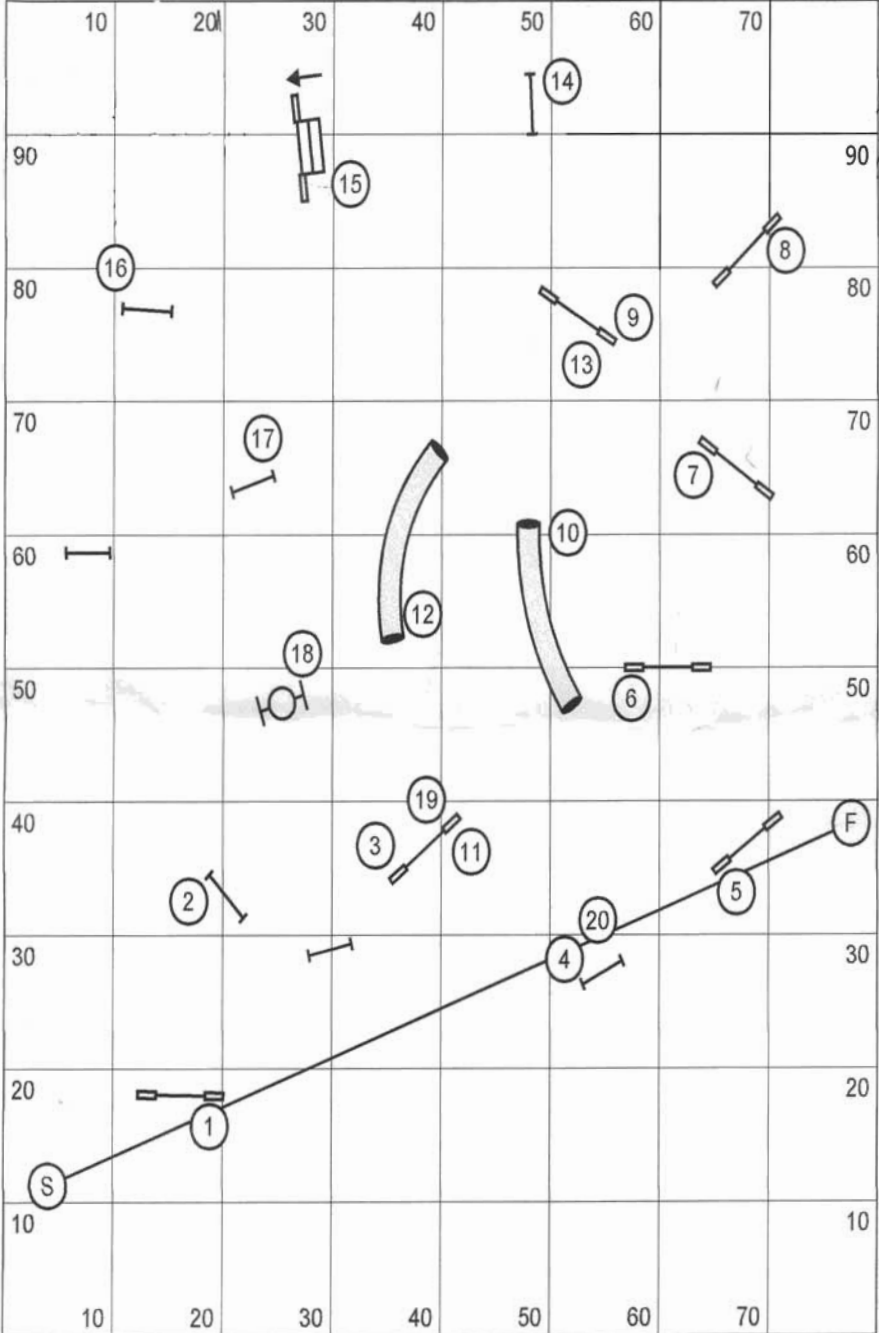

Regional Championship - Championnat Régional

Gambler - Enjeu

Desing by : Anic Vermette (QC) Judge by : _____

Sk-Mb-2010

Gambler - Enjeu

Main gamble- Enjeu Principal : Approx yardage / Distance approximative : 38 yds

Time/temps : Opening/ouverture = 40 sec

Closing/fermeture = Mini : 22 sec Vet = 26 sec

Open : 20 sec Vet : 24 sec

AAC REGIONALS
 JUMPERS 801 / CORY BARNABY

Sk-Mb 2010

CLASS: JUMPERS 801
 Yards = 173

Mini @3.75= 46 / 55 vets
 Open @4.0= 43 / 52 vets

126 yds
 M=35 / 42 M Vet
 O=31 / 37 O Vet

2010 Regional Jumpers 801 - Darcy Bennett

Sk-Mb 2010

3.79
 Open/Spec SCT (3.65y/s):

3.65
 Mini/Spec SCT (4.05y/s):

163 Yds. M=54 O=50 M Vet=65 O Vet=60

Kirsten Locke
Standard 801
Regionals 2010

Sk-Mb 2010

SCT: Open = 3.10 yrds/sec Mini = 2.95 yrds/sec
 open 57 Mini 60 Open Vets 68 Mini Vets 72
 Yardage 178 MCT 108