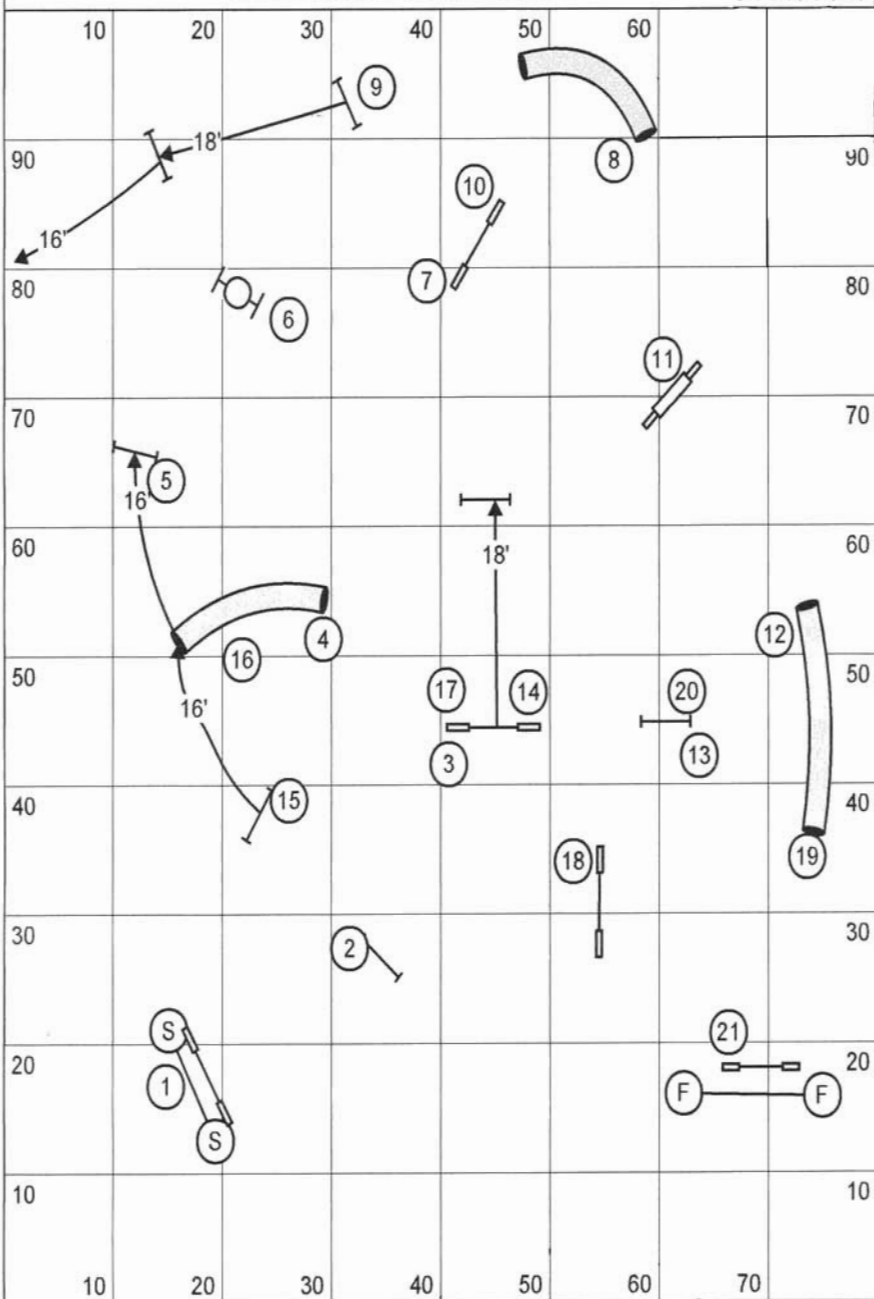

Regional Championship - Championnat Régional

Gambler - Enjeu

Desing by : Anic Vermette (QC) Judge by : _____

Sk-Mb-2010

Gambler - Enjeu

Main gamble- Enjeu Principal : Approx yardage / Distance approximative : 38 yds

Time/temps : Opening/ouverture = 40 sec

Closing/fermeture = Mini : 22 sec Vet = 26 sec

Open : 20 sec Vet : 24 sec

AAC REGIONALS
 JUMPERS 801 / CORY BARNABY

Sk-Mb 2010

CLASS: JUMPERS 801
 Yards = 173

Mini @3.75= 46 / 55 vets
 Open @4.0= 43 / 52 vets

126 yds
 M=35 / 42 M Vet
 O=31 / 37 O Vet

2010 Regional Jumpers 801 - Darcy Bennett

Sk-Mb 2010

3.79
 Open/Spec SCT (3.65y/s):

3.65
 Mini/Spec SCT (4.05y/s):

163 Yds. M=54 O=50 M Vet=65 O Vet=60

Kirsten Locke
Standard 801
Regionals 2010

Sk-Mb 2010

SCT: Open = 3.10 yrds/sec Mini = 2.95 yrds/sec
 open 57 Mini 60 Open Vets 68 Mini Vets 72
 Yardage 178 MCT 108