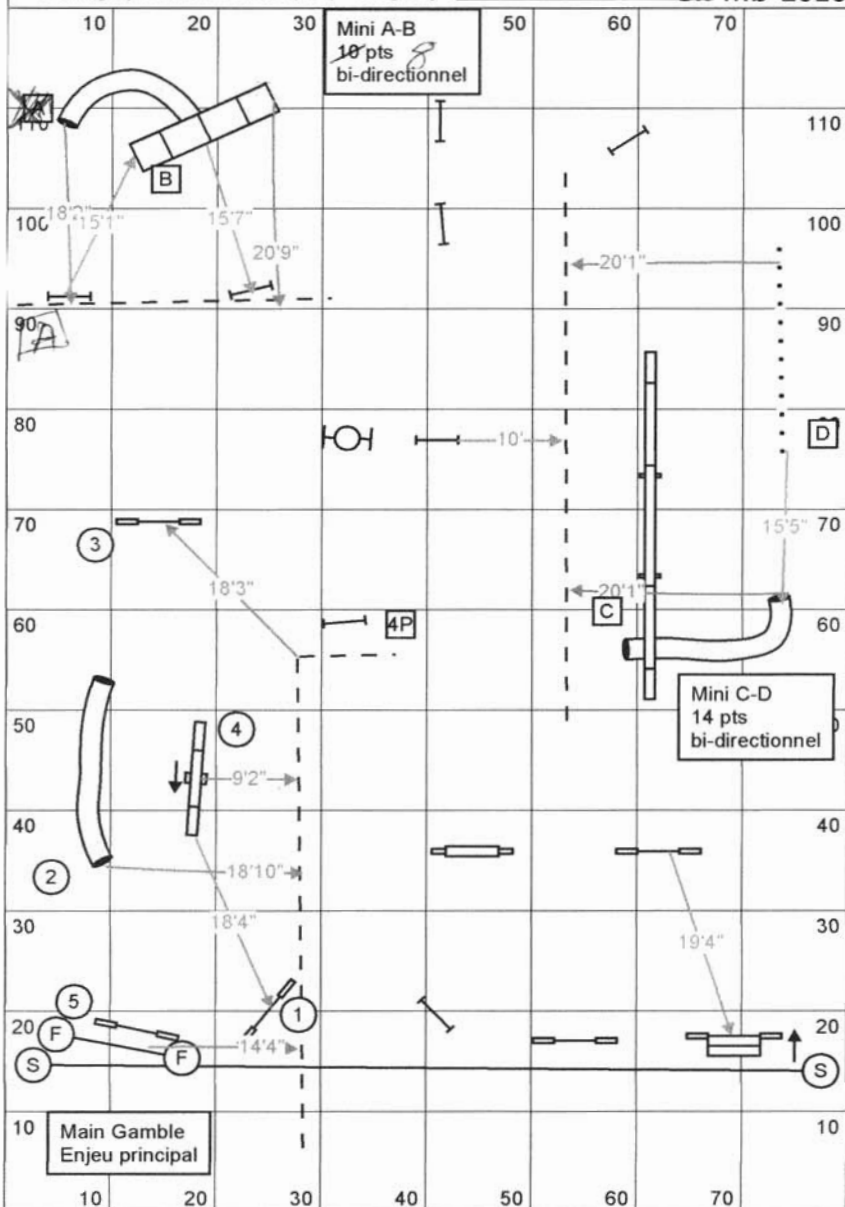

Regional Championship - Championnat Régional

Gambler - Enjeu

Desing by : Anic Vermette (QC) Judge by : _____

Sk-Mb-2010

Gambler - Enjeu

Main gamble- Enjeu Principal : Approx yardage / Distance approximative : 38 yds

Time/temps : Opening/ouverture = 40 sec

Closing/fermeture = Mini : 22 sec Vet = 26 sec

Open : 20 sec Vet : 24 sec

AAC REGIONALS
 JUMPERS 801 / CORY BARNABY

Sk-Mb 2010

CLASS: JUMPERS 801
 Yards = 173

Mini @3.75= 46 / 55 vets
 Open @4.0= 43 / 52 vets

126 yds
 M=35 / 42 M Vet
 O=31 / 37 O Vet

2010 Regional Jumpers 801 - Darcy Bennett

Sk-Mb 2010

3.79
 Open/Spec SCT (3.65y/s):

3.65
 Mini/Spec SCT (4.05y/s):

163 Yds. M=54 O=50 M Vet=65 O Vet=60

Kirsten Locke
Standard 801
Regionals 2010

Sk-Mb 2010

SCT: Open = 3.10 yrds/sec Mini = 2.95 yrds/sec
 open 57 Mini 60 Open Vets 68 Mini Vets 72
 Yardage 178 MCT 108