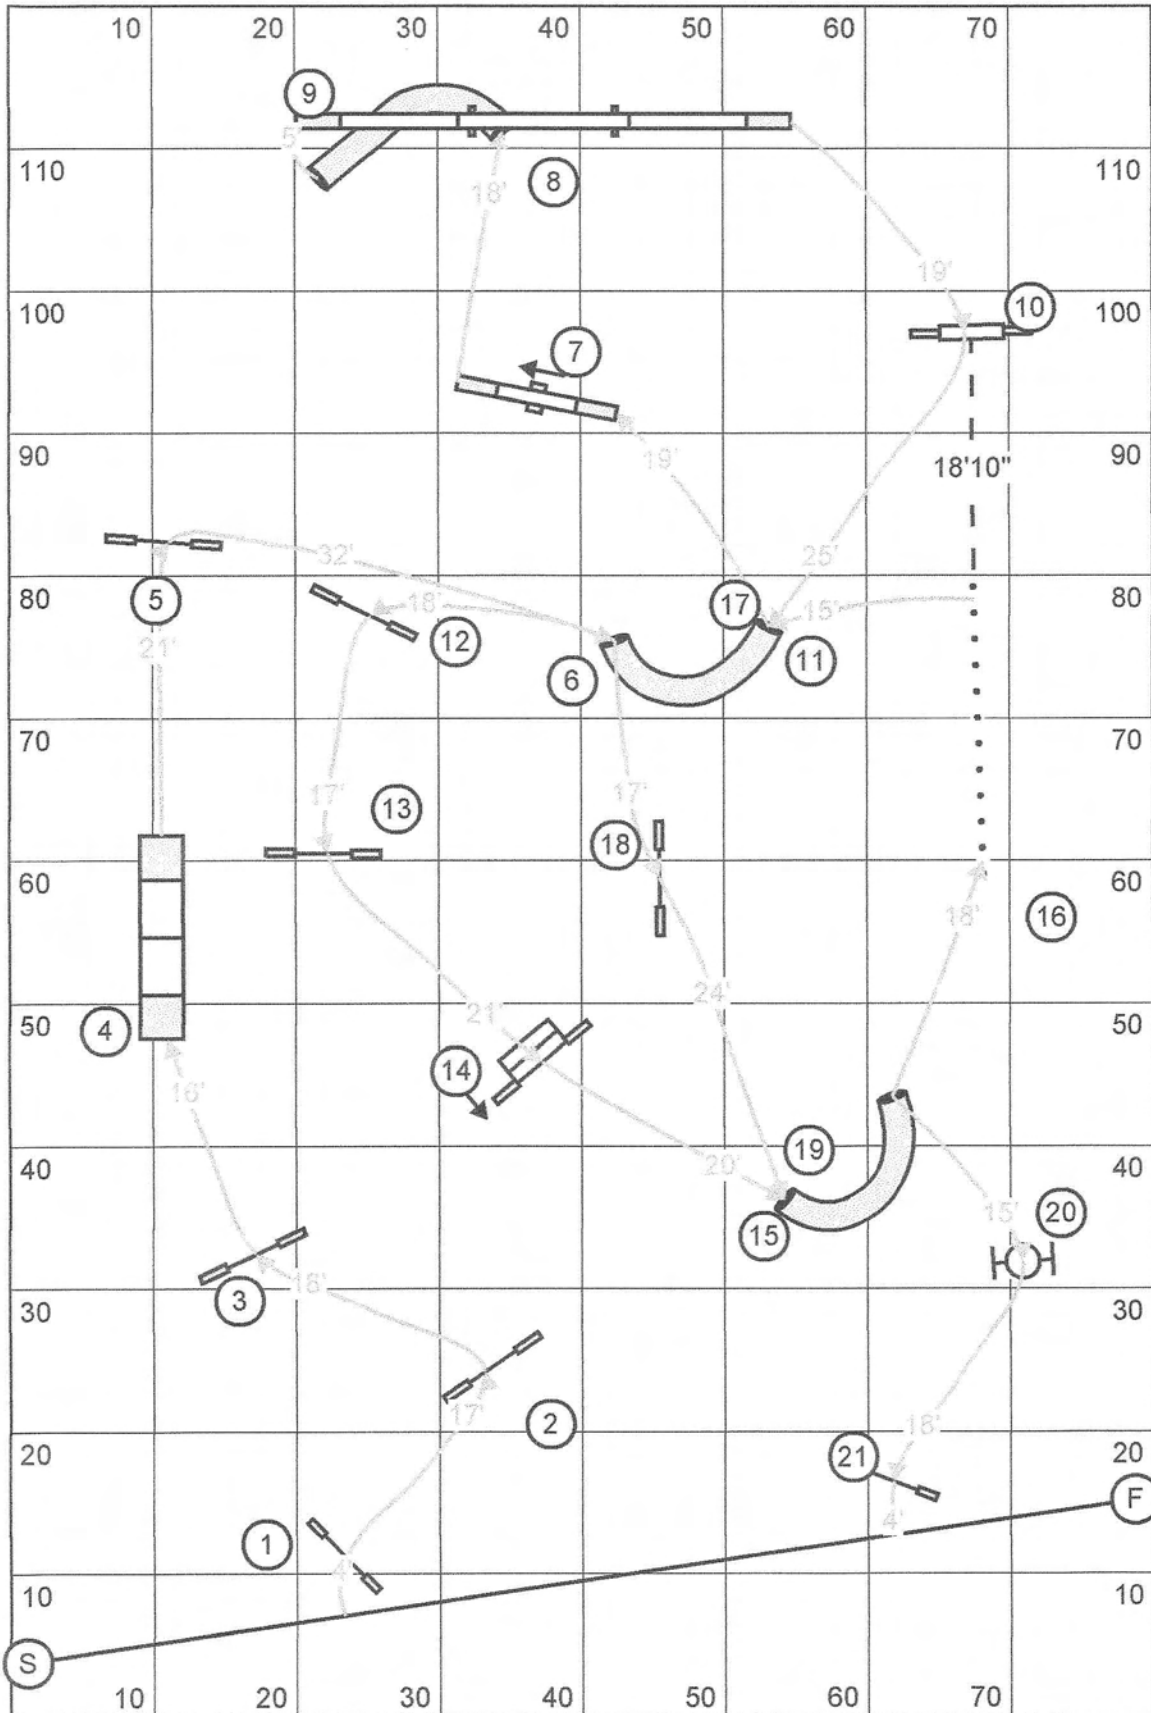

Whiting Standard 801,

Yardage 204
 open @3.1 66 vets 79
 Mini @2.85 72 vets 86

Gail Thompson - Regionals 2010
Jumpers 801

open 3.95 yds/sec mini 3.75 yds/sec

153 yds
 open reg/specs 39 secs
 mini reg/spec 41 secs
 open vet 47 secs
 mini vet 49 secs

*Shannon
Teaher*

AAC Regional Championship 2010 - Standard - 801

Y. 212 O.3.15 yps 67 M. 2.95 yps 72

OV. 80 M.V. 86

Designed by: France Jackson

Shannon Teaher

Regionals 2010
 Judged By:
 Designed By: Cheryl Newman

Regional Jumpers 801

Yards: 172

SCT:

Mini: 46 secs (3.75 yrds/sec)

Open: 42 secs (4.1 yrds/sec)

Mini Vets: 55 secs

Open Vets: 50 secs

Alvina
 2006-26