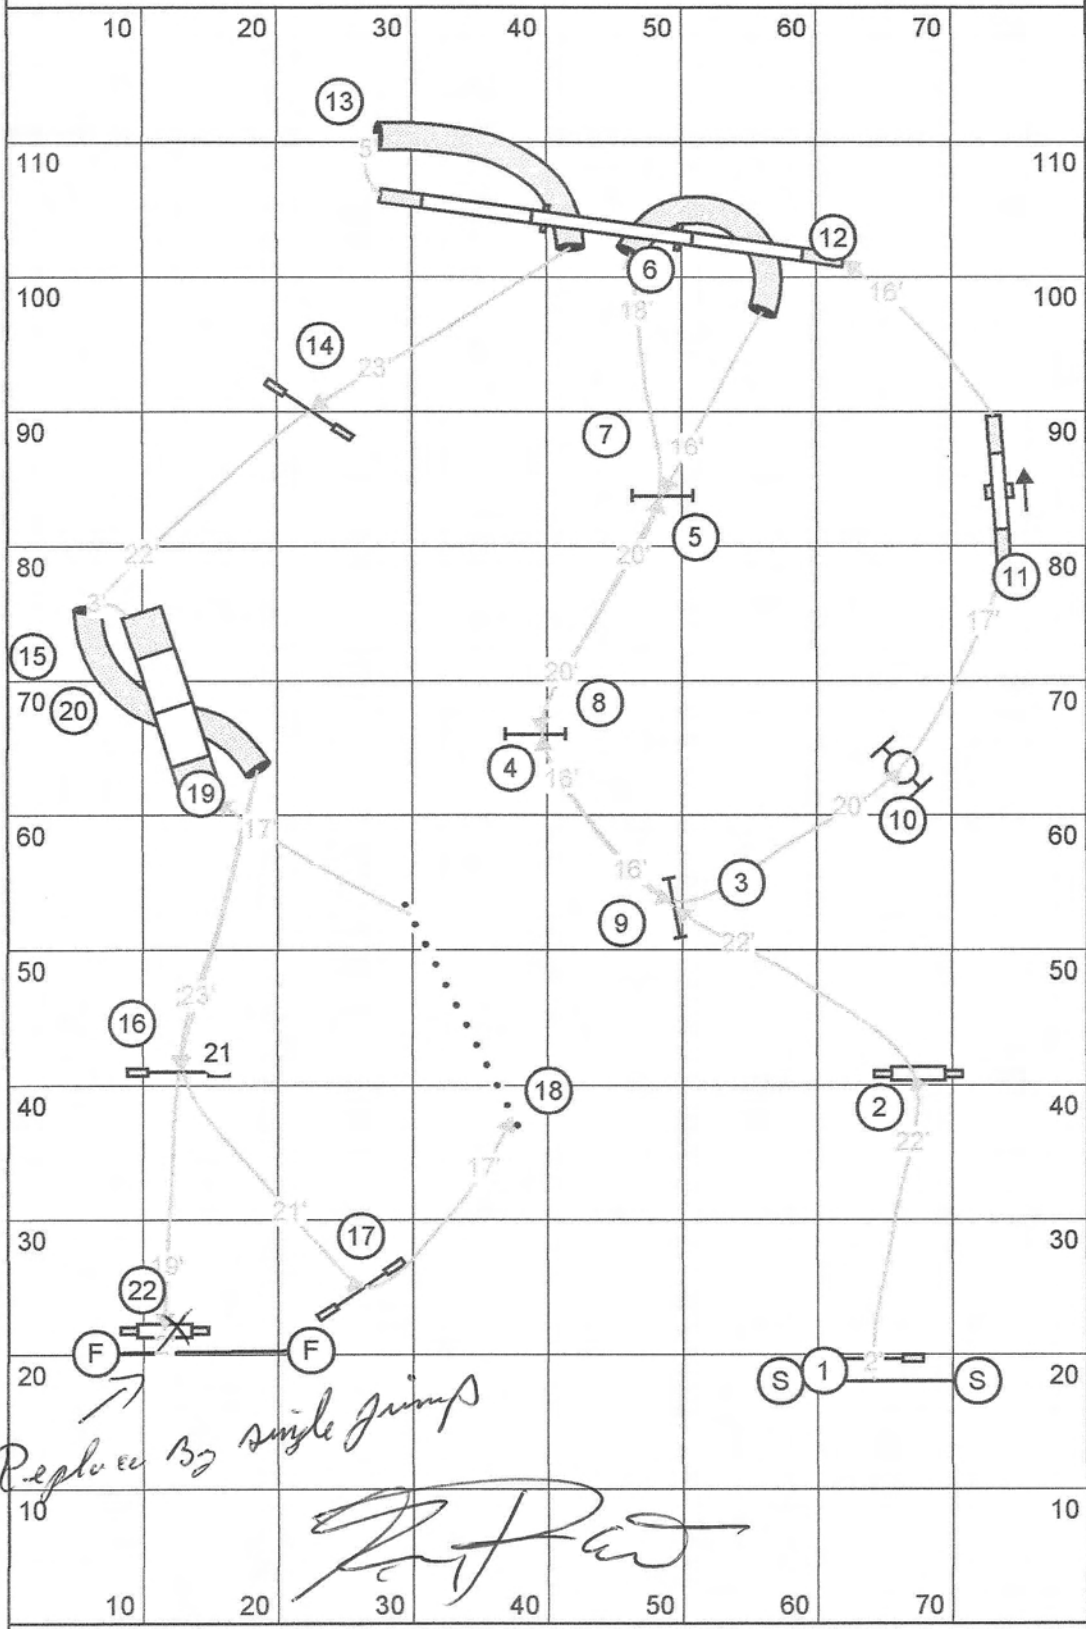

Whiting Standard 801,

Yardage 204
 open @3.1 66 vets 79
 Mini @2.85 72 vets 86

Gail Thompson - Regionals 2010
Jumpers 801

open 3.95 yds/sec mini 3.75 yds/sec

153 yds
 open reg/specs 39 secs
 mini reg/spec 41 secs
 open vet 47 secs
 mini vet 49 secs

*Shannon
Teaher*

AAC Regional Championship 2010 - Standard - 801

Y. 212 O.3.15 yps 67 M. 2.95 yps 72

OV. 80 M.V. 86

Designed by: France Jackson

Shannon Teaher

Regionals 2010
 Judged By:
 Designed By: Cheryl Newman

Regional Jumpers 801

Yards: 172

SCT:

Mini: 46 secs (3.75 yrds/sec)

Open: 42 secs (4.1 yrds/sec)

Mini Vets: 55 secs

Open Vets: 50 secs

Alvina
 2006-26