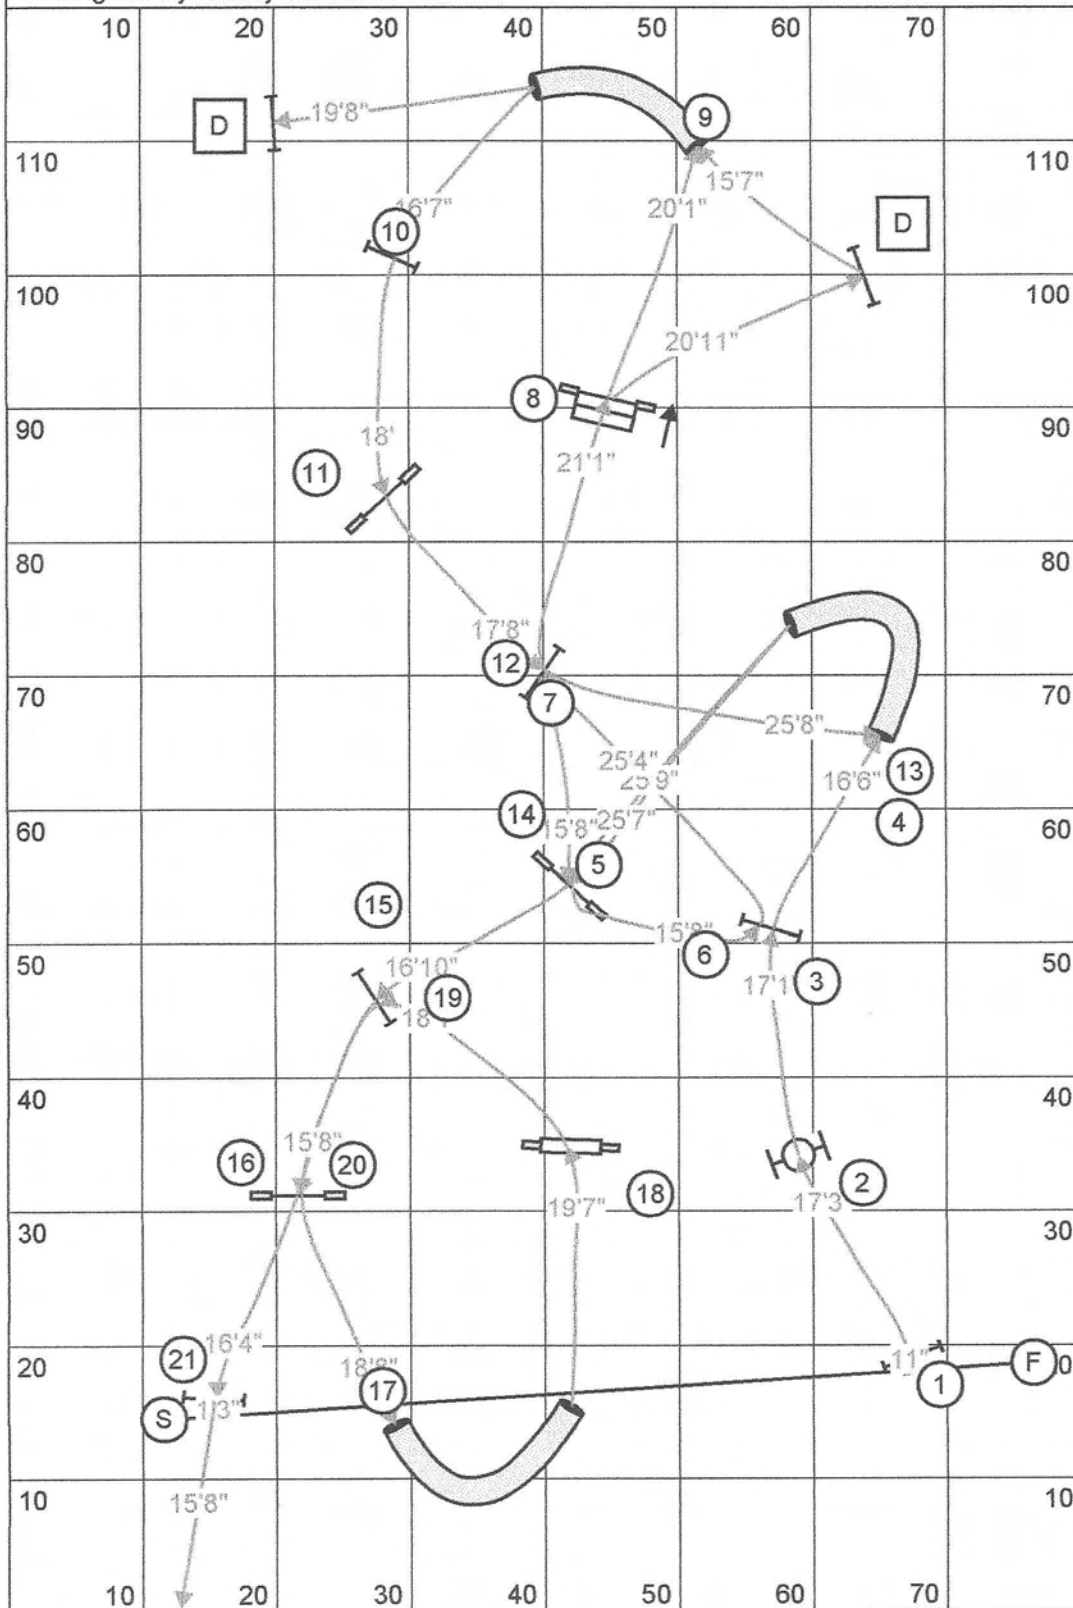

Whiting Standard 801,

Yardage 204
 open @3.1 66 vets 79
 Mini @2.85 72 vets 86

Gail Thompson - Regionals 2010
Jumpers 801

open 3.95 yds/sec mini 3.75 yds/sec

153 yds
 open reg/specs 39 secs
 mini reg/spec 41 secs
 open vet 47 secs
 mini vet 49 secs

*Shannon
Teaher*

AAC Regional Championship 2010 - Standard - 801

Y. 212 O.3.15 yps 67 M. 2.95 yps 72

OV. 80 M.V. 86

Designed by: France Jackson

Shannon Teaher

Regionals 2010
 Judged By:
 Designed By: Cheryl Newman

Regional Jumpers 801

Yards: 172

SCT:

Mini: 46 secs (3.75 yrds/sec)

Open: 42 secs (4.1 yrds/sec)

Mini Vets: 55 secs

Open Vets: 50 secs

Alvina
 2006-26