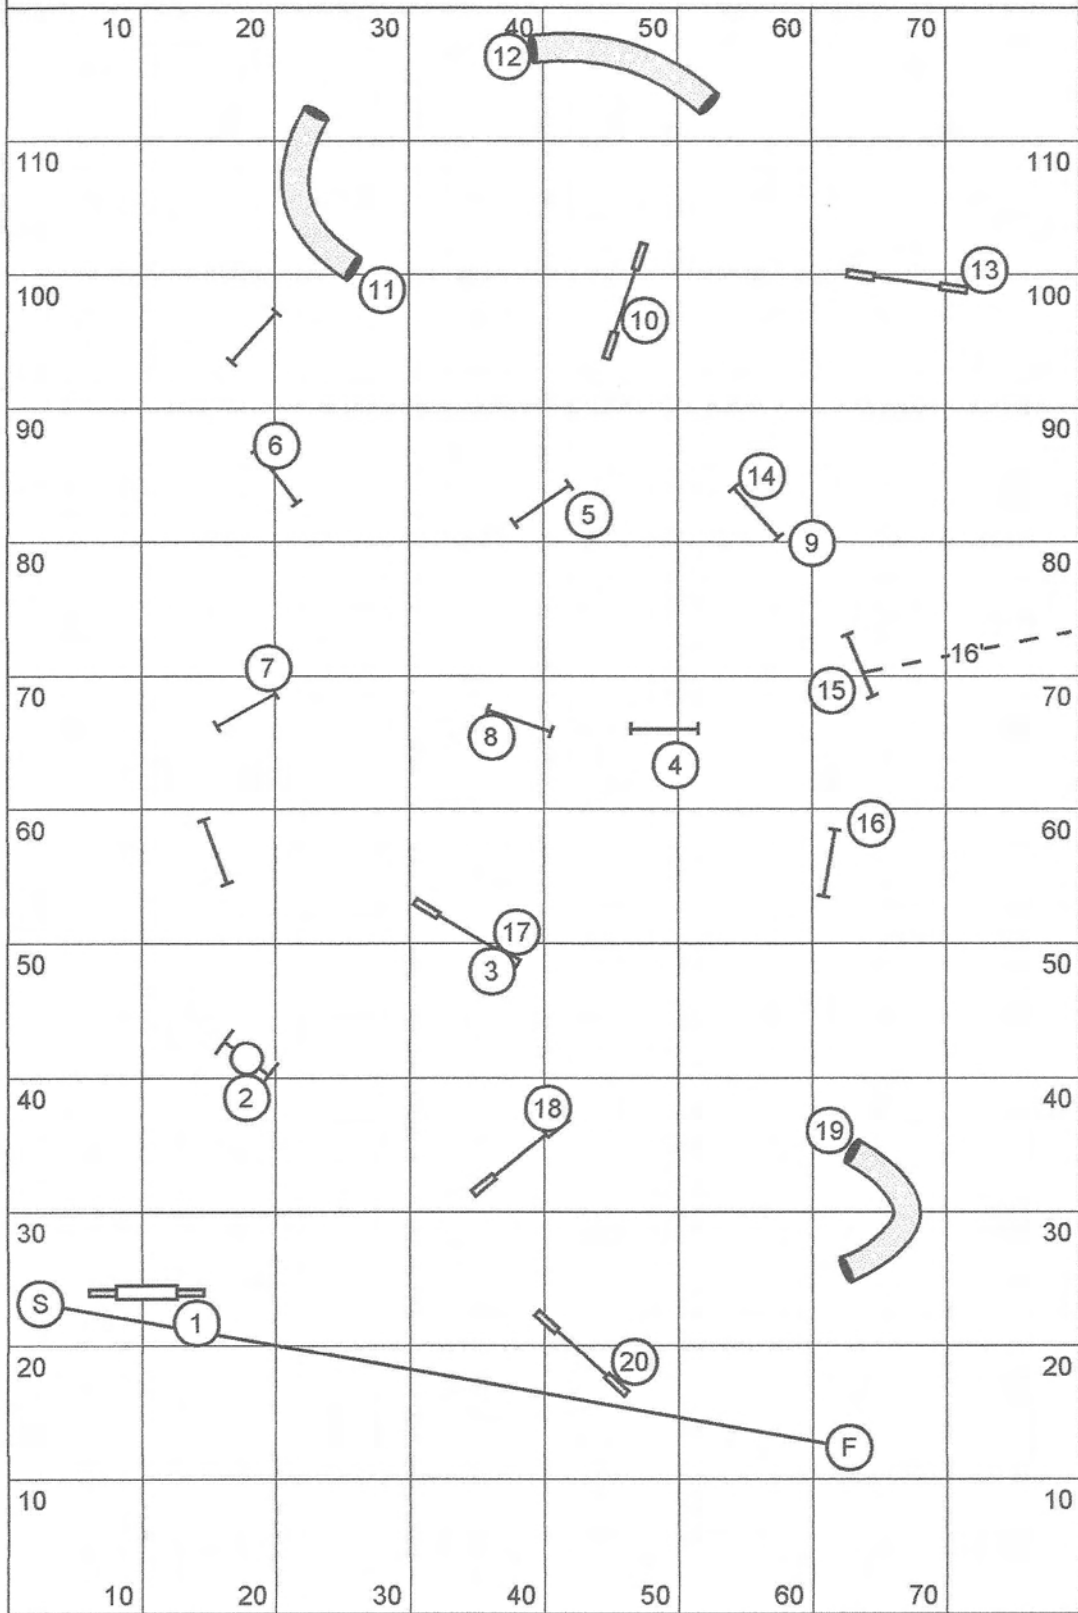

Whiting Standard 801,

Yardage 204
 open @3.1 66 vets 79
 Mini @2.85 72 vets 86

Gail Thompson - Regionals 2010
Jumpers 801

open 3.95 yds/sec mini 3.75 yds/sec

153 yds
 open reg/specs 39 secs
 mini reg/spec 41 secs
 open vet 47 secs
 mini vet 49 secs

*Shannon
Teaher*

AAC Regional Championship 2010 - Standard - 801

Y. 212 O.3.15 yps 67 M. 2.95 yps 72

OV. 80 M.V. 86

Designed by: France Jackson

Shannon Teaher

Regionals 2010
 Judged By:
 Designed By: Cheryl Newman

Regional Jumpers 801

Yards: 172

SCT:

Mini: 46 secs (3.75 yrds/sec)

Open: 42 secs (4.1 yrds/sec)

Mini Vets: 55 secs

Open Vets: 50 secs

Alvina
 2006-26