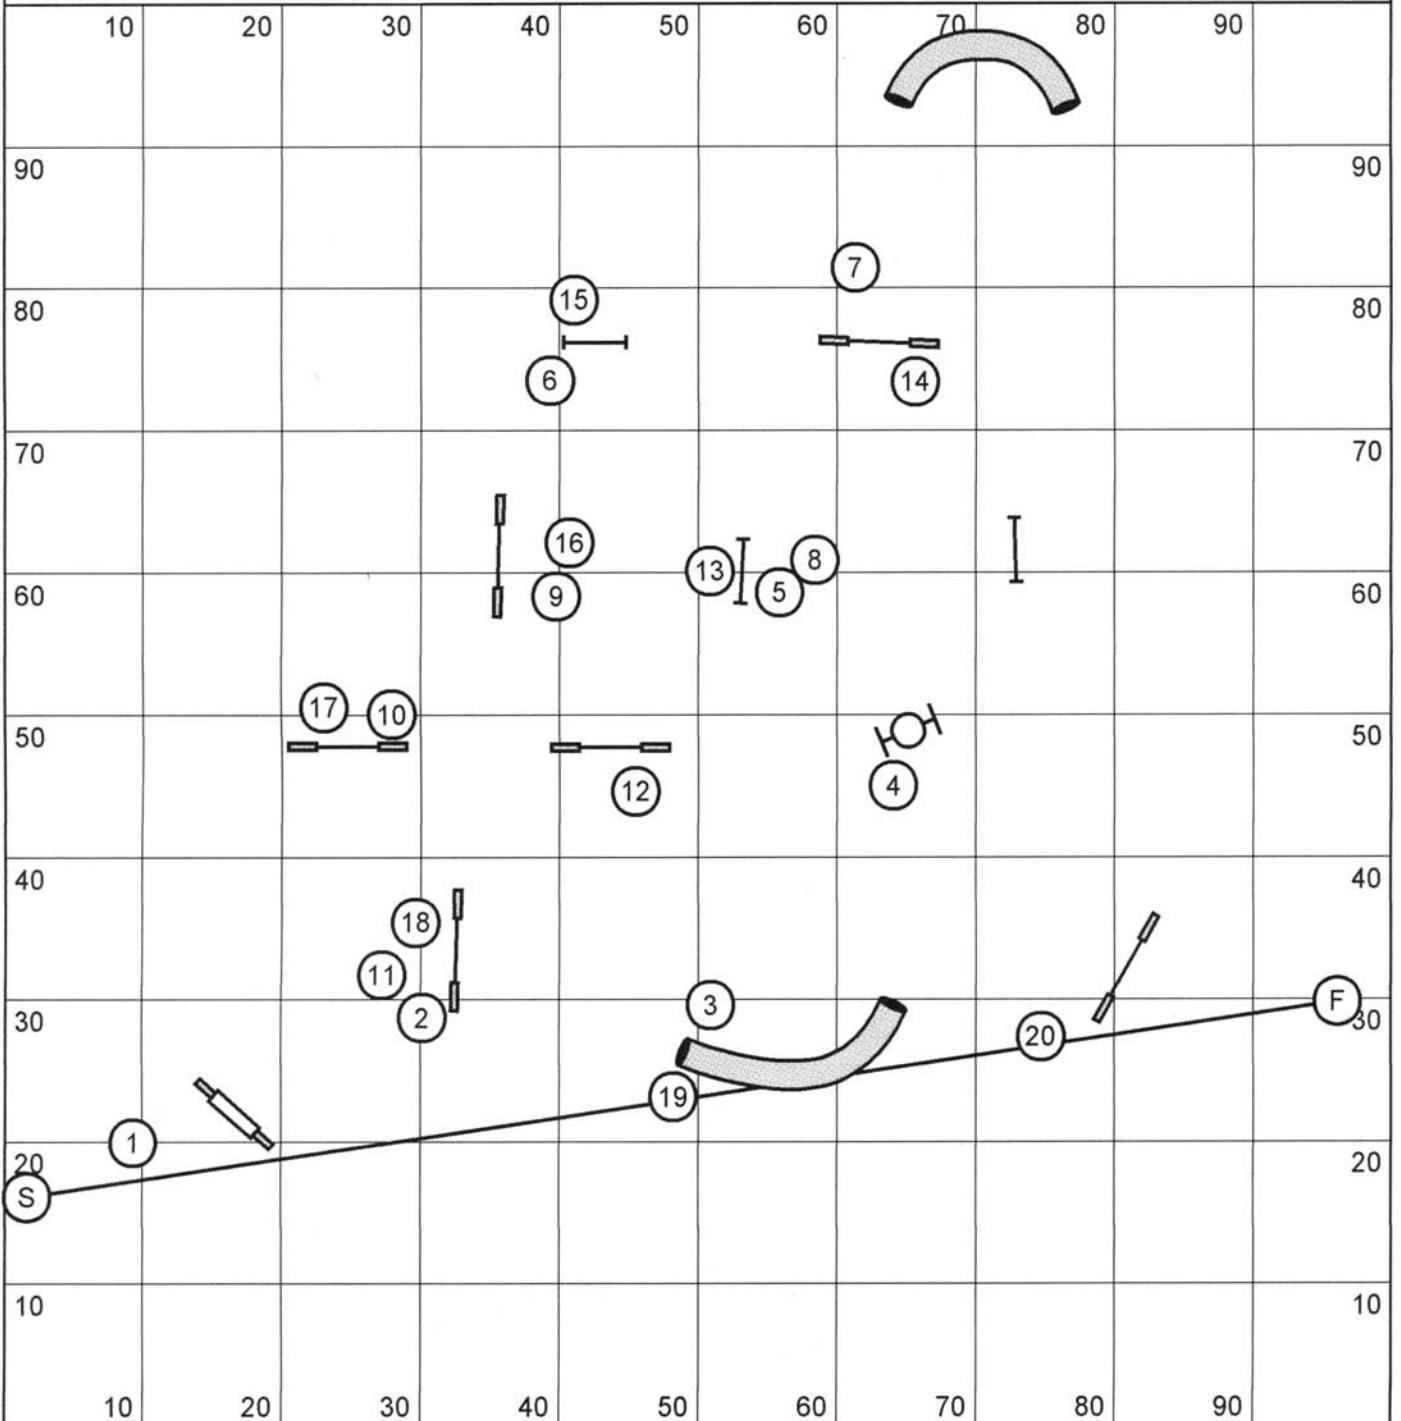

AAC REGIONALS 2009

NS/NF-09

Dist: 145 sct: Open : 4.0 y/sec: 36 Open vet: 43
 Mini: 3.7 y/sec: 39 Mini vet: 47

by: Francine Lalonde

JUMPERS 2

AAC REGIONALS 2009

NS/NF-09

DISTANCE: 160

open@4,1y/s
mini@3,7y/s

REGULAR: OPEN 39
VETERAN: OPEN 47

MINI 43
MINI 52

Julie Sansregret

Opening: 40seconds Reg/Spec/Vets

Gamble: Open/Spec : 17 sec Open Vet: 21 sec

Mini/Spec : 19 sec Mini Vet : 23 sec

Designed by: Claude Dionne