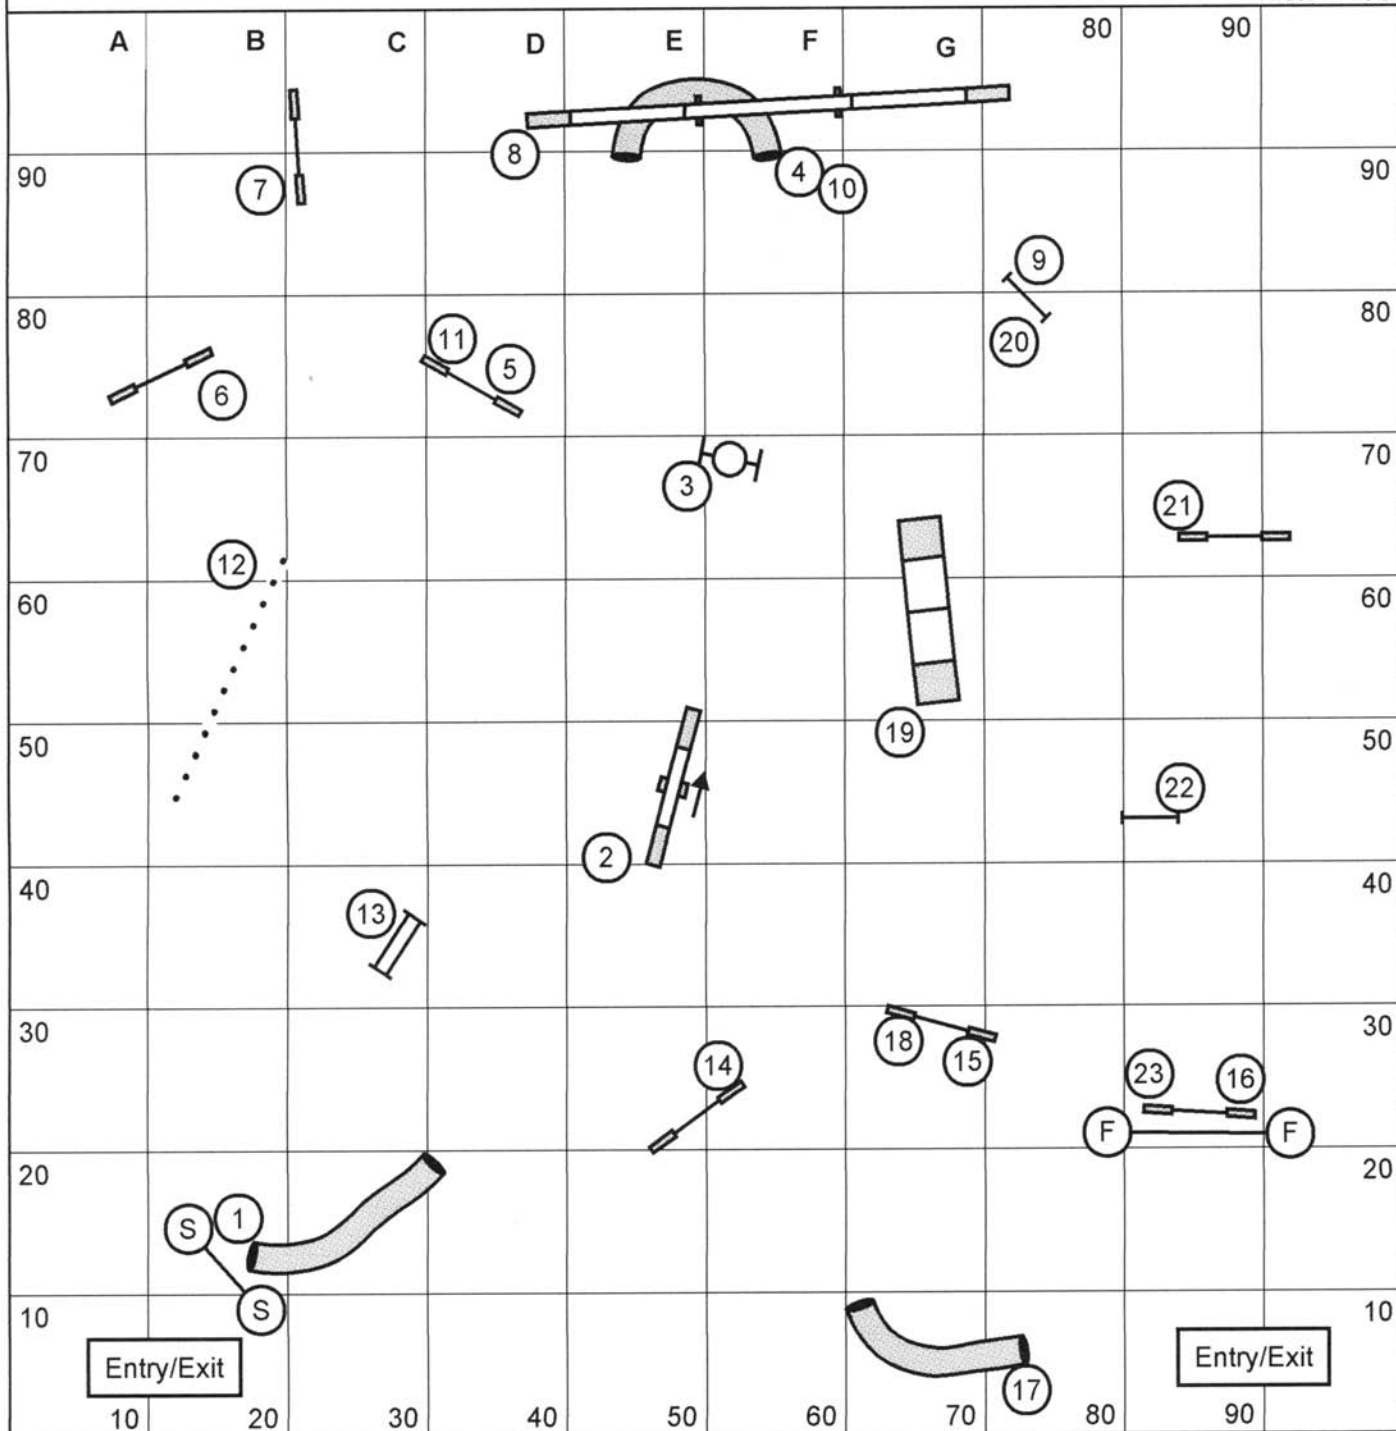

STANDARD 1

AAC REGIONALS 2009

NS/NF-09

Regionals Standard Three Designing Judge: Barry Beckner

Yards: 217

SCT Mini @ 2.9 = 75

SCT Open @ 3.2 = 68

MCT:

AAC REGIONALS 2009

NS/NF-09

Dist: 145 sct: Open : 4.0 y/sec: 36 Open vet: 43
 Mini: 3.7 y/sec: 39 Mini vet: 47

by: Francine Lalonde

JUMPERS 2

AAC REGIONALS 2009

NS/NF-09

DISTANCE: 160

open@4,1y/s
mini@3,7y/s

REGULAR: OPEN 39
VETERAN: OPEN 47

MINI 43
MINI 52

Julie Sansregret

Opening: 40seconds Reg/Spec/Vets

Gamble: Open/Spec : 17 sec Open Vet: 21 sec

Mini/Spec : 19 sec Mini Vet : 23 sec

Designed by: Claude Dionne

Opening : 40 sec.

Gamble : mini: 20 sec. (Vet.: 24 sec.) Open: 18 sec. (Vet.: 22 sec.)