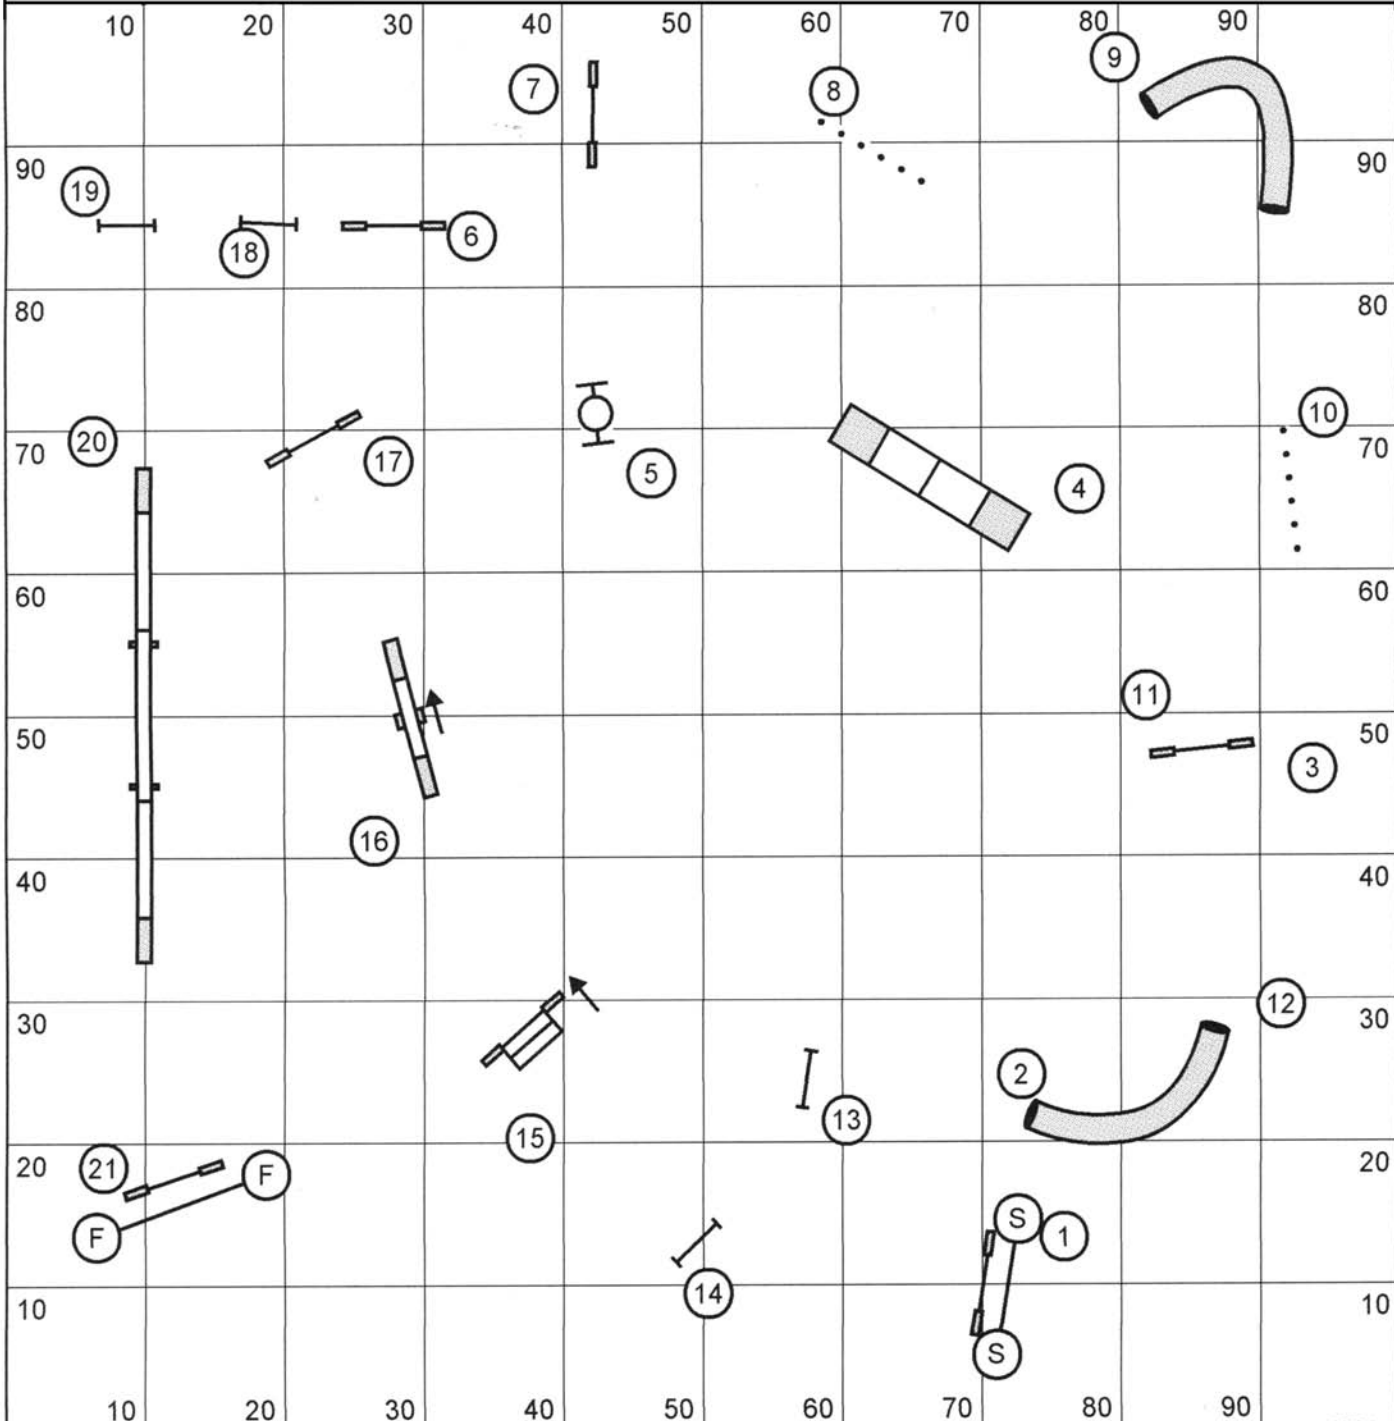

STANDARD 2

AAC REGIONALS 2009

NS/NF-09

Matt Bonner
Standard 2

Est YPS: Mini: (2.85) 65 Vets 78
Est YPS: Open:(3.10) 60 Vets 72