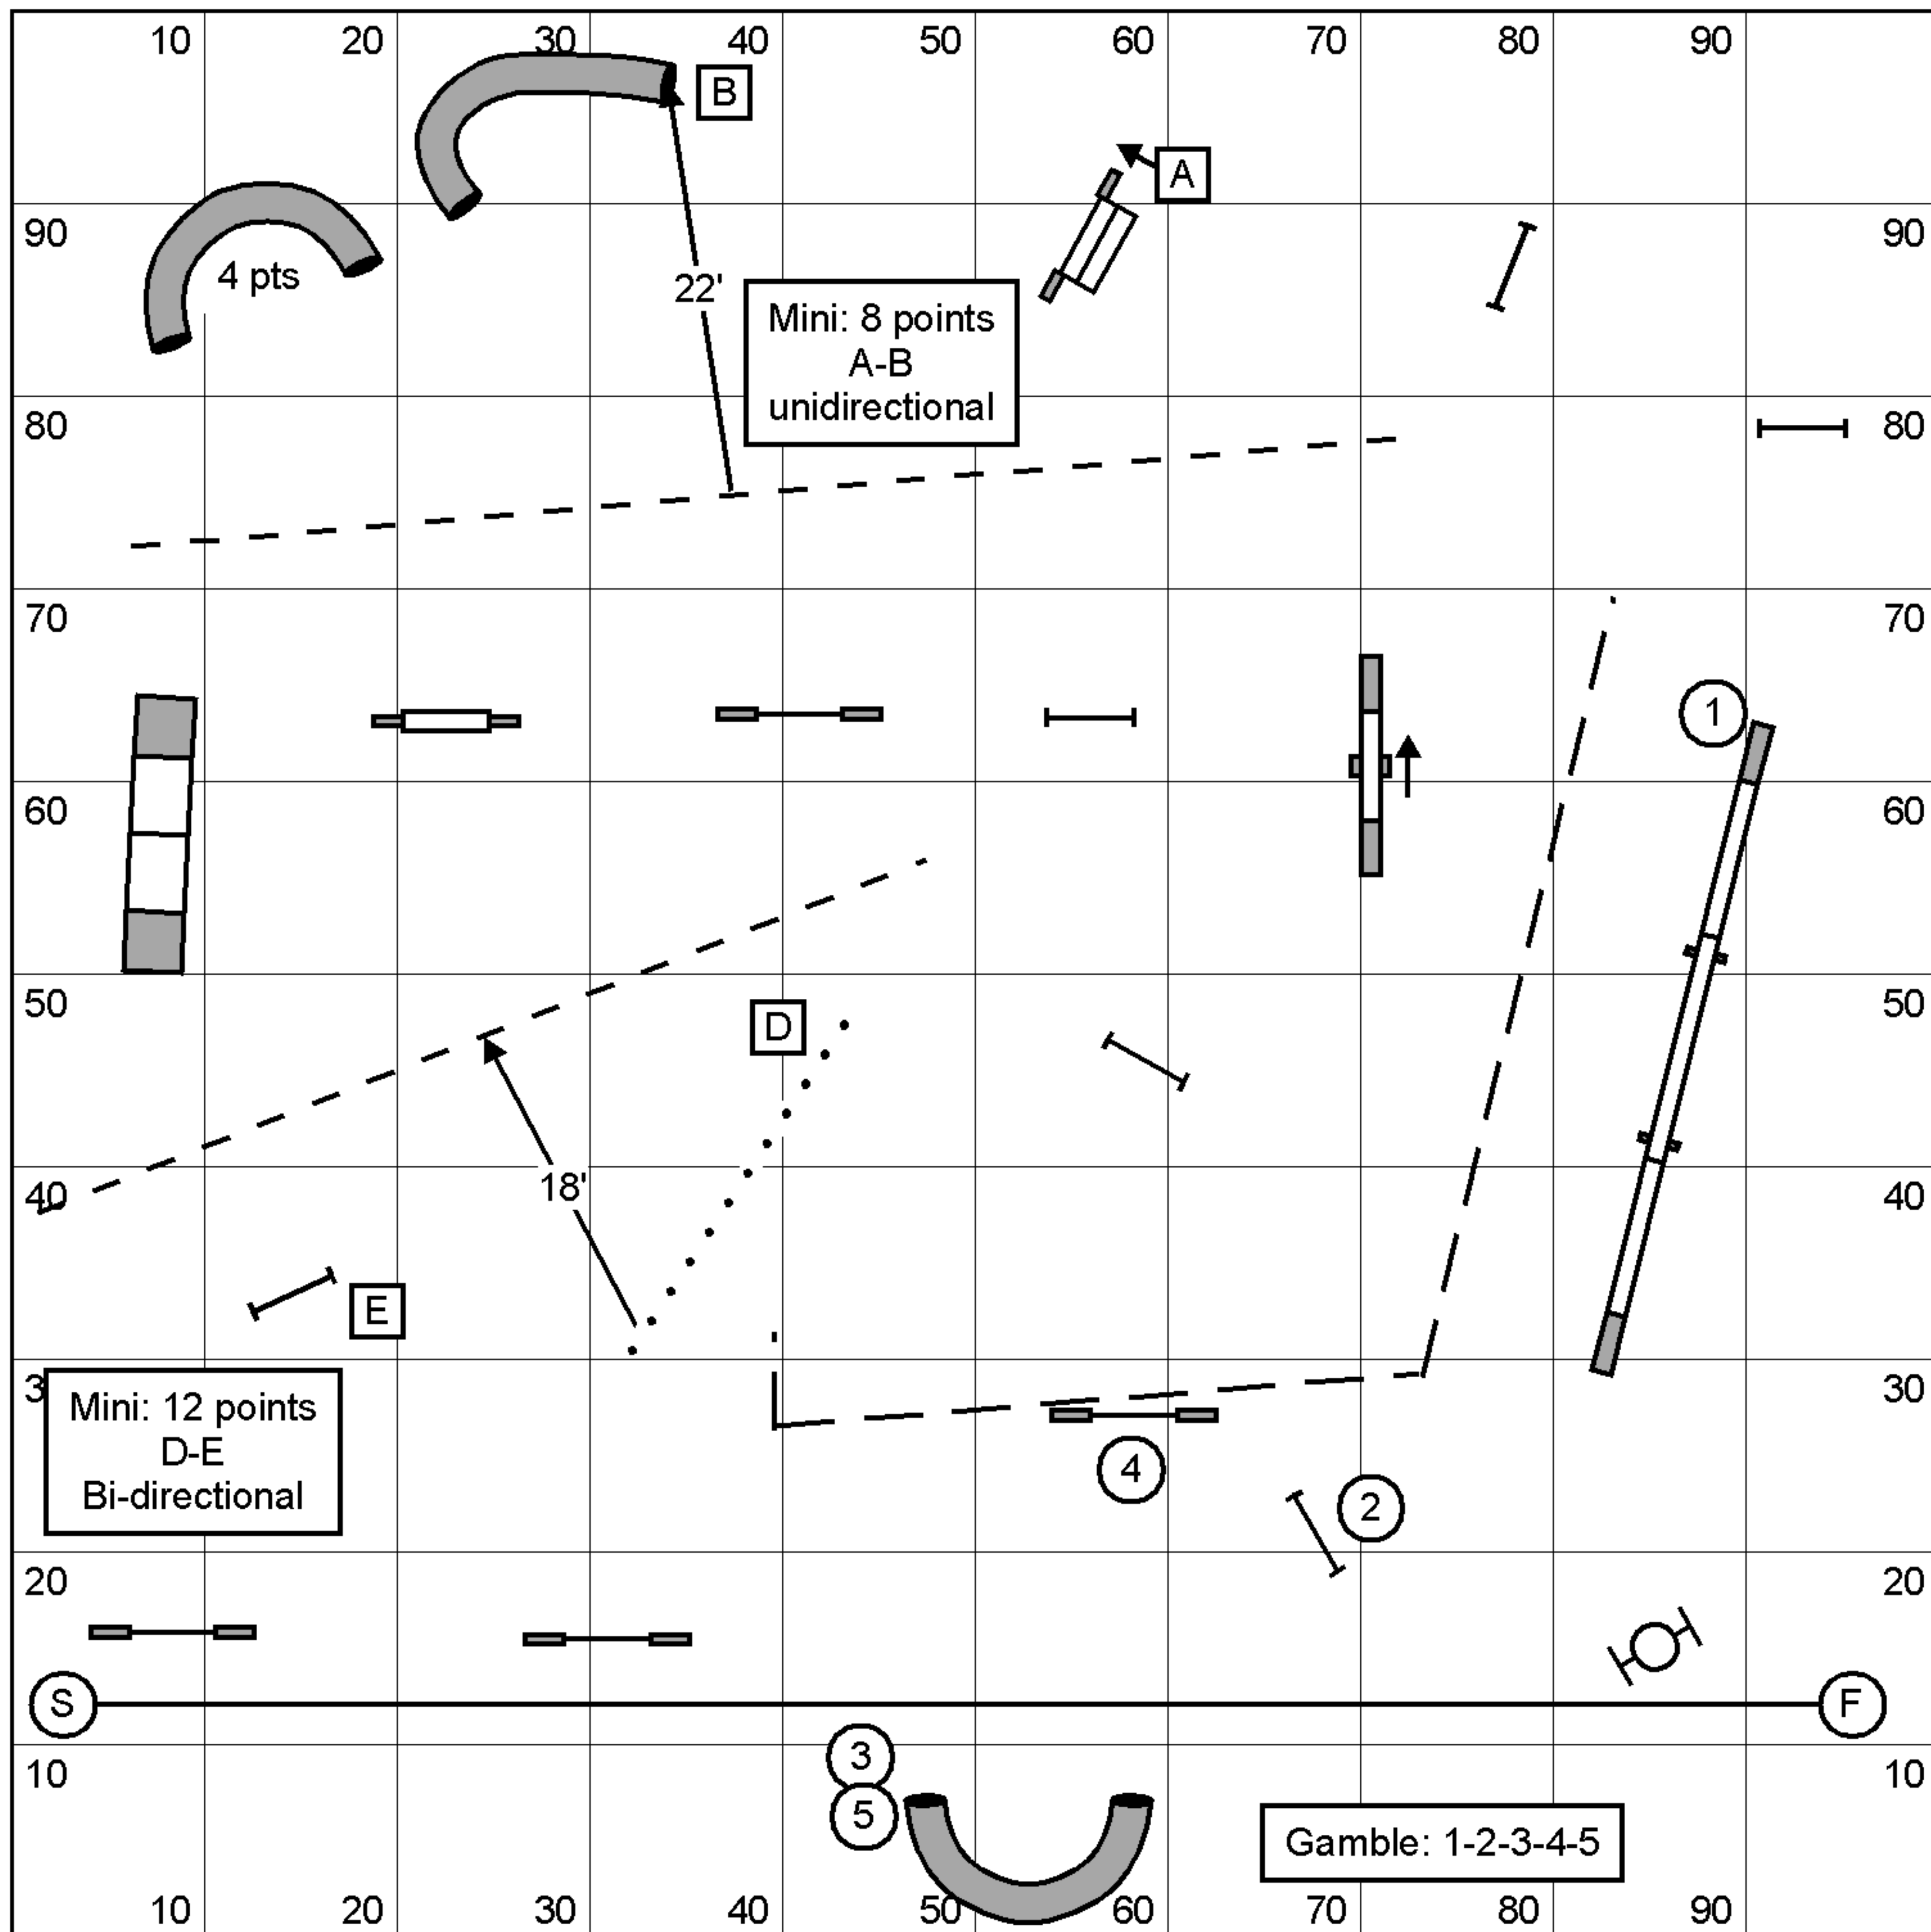

2010 AB/NWT Regionals · Sunday Gamblers

Designed by Claude Dionne

Judged by France Jackson

40 sec opening
Closing Open · 25 secs
Closing Mini · 27 secs

Open Vet · 30 secs
Mini Vet · 32 secs