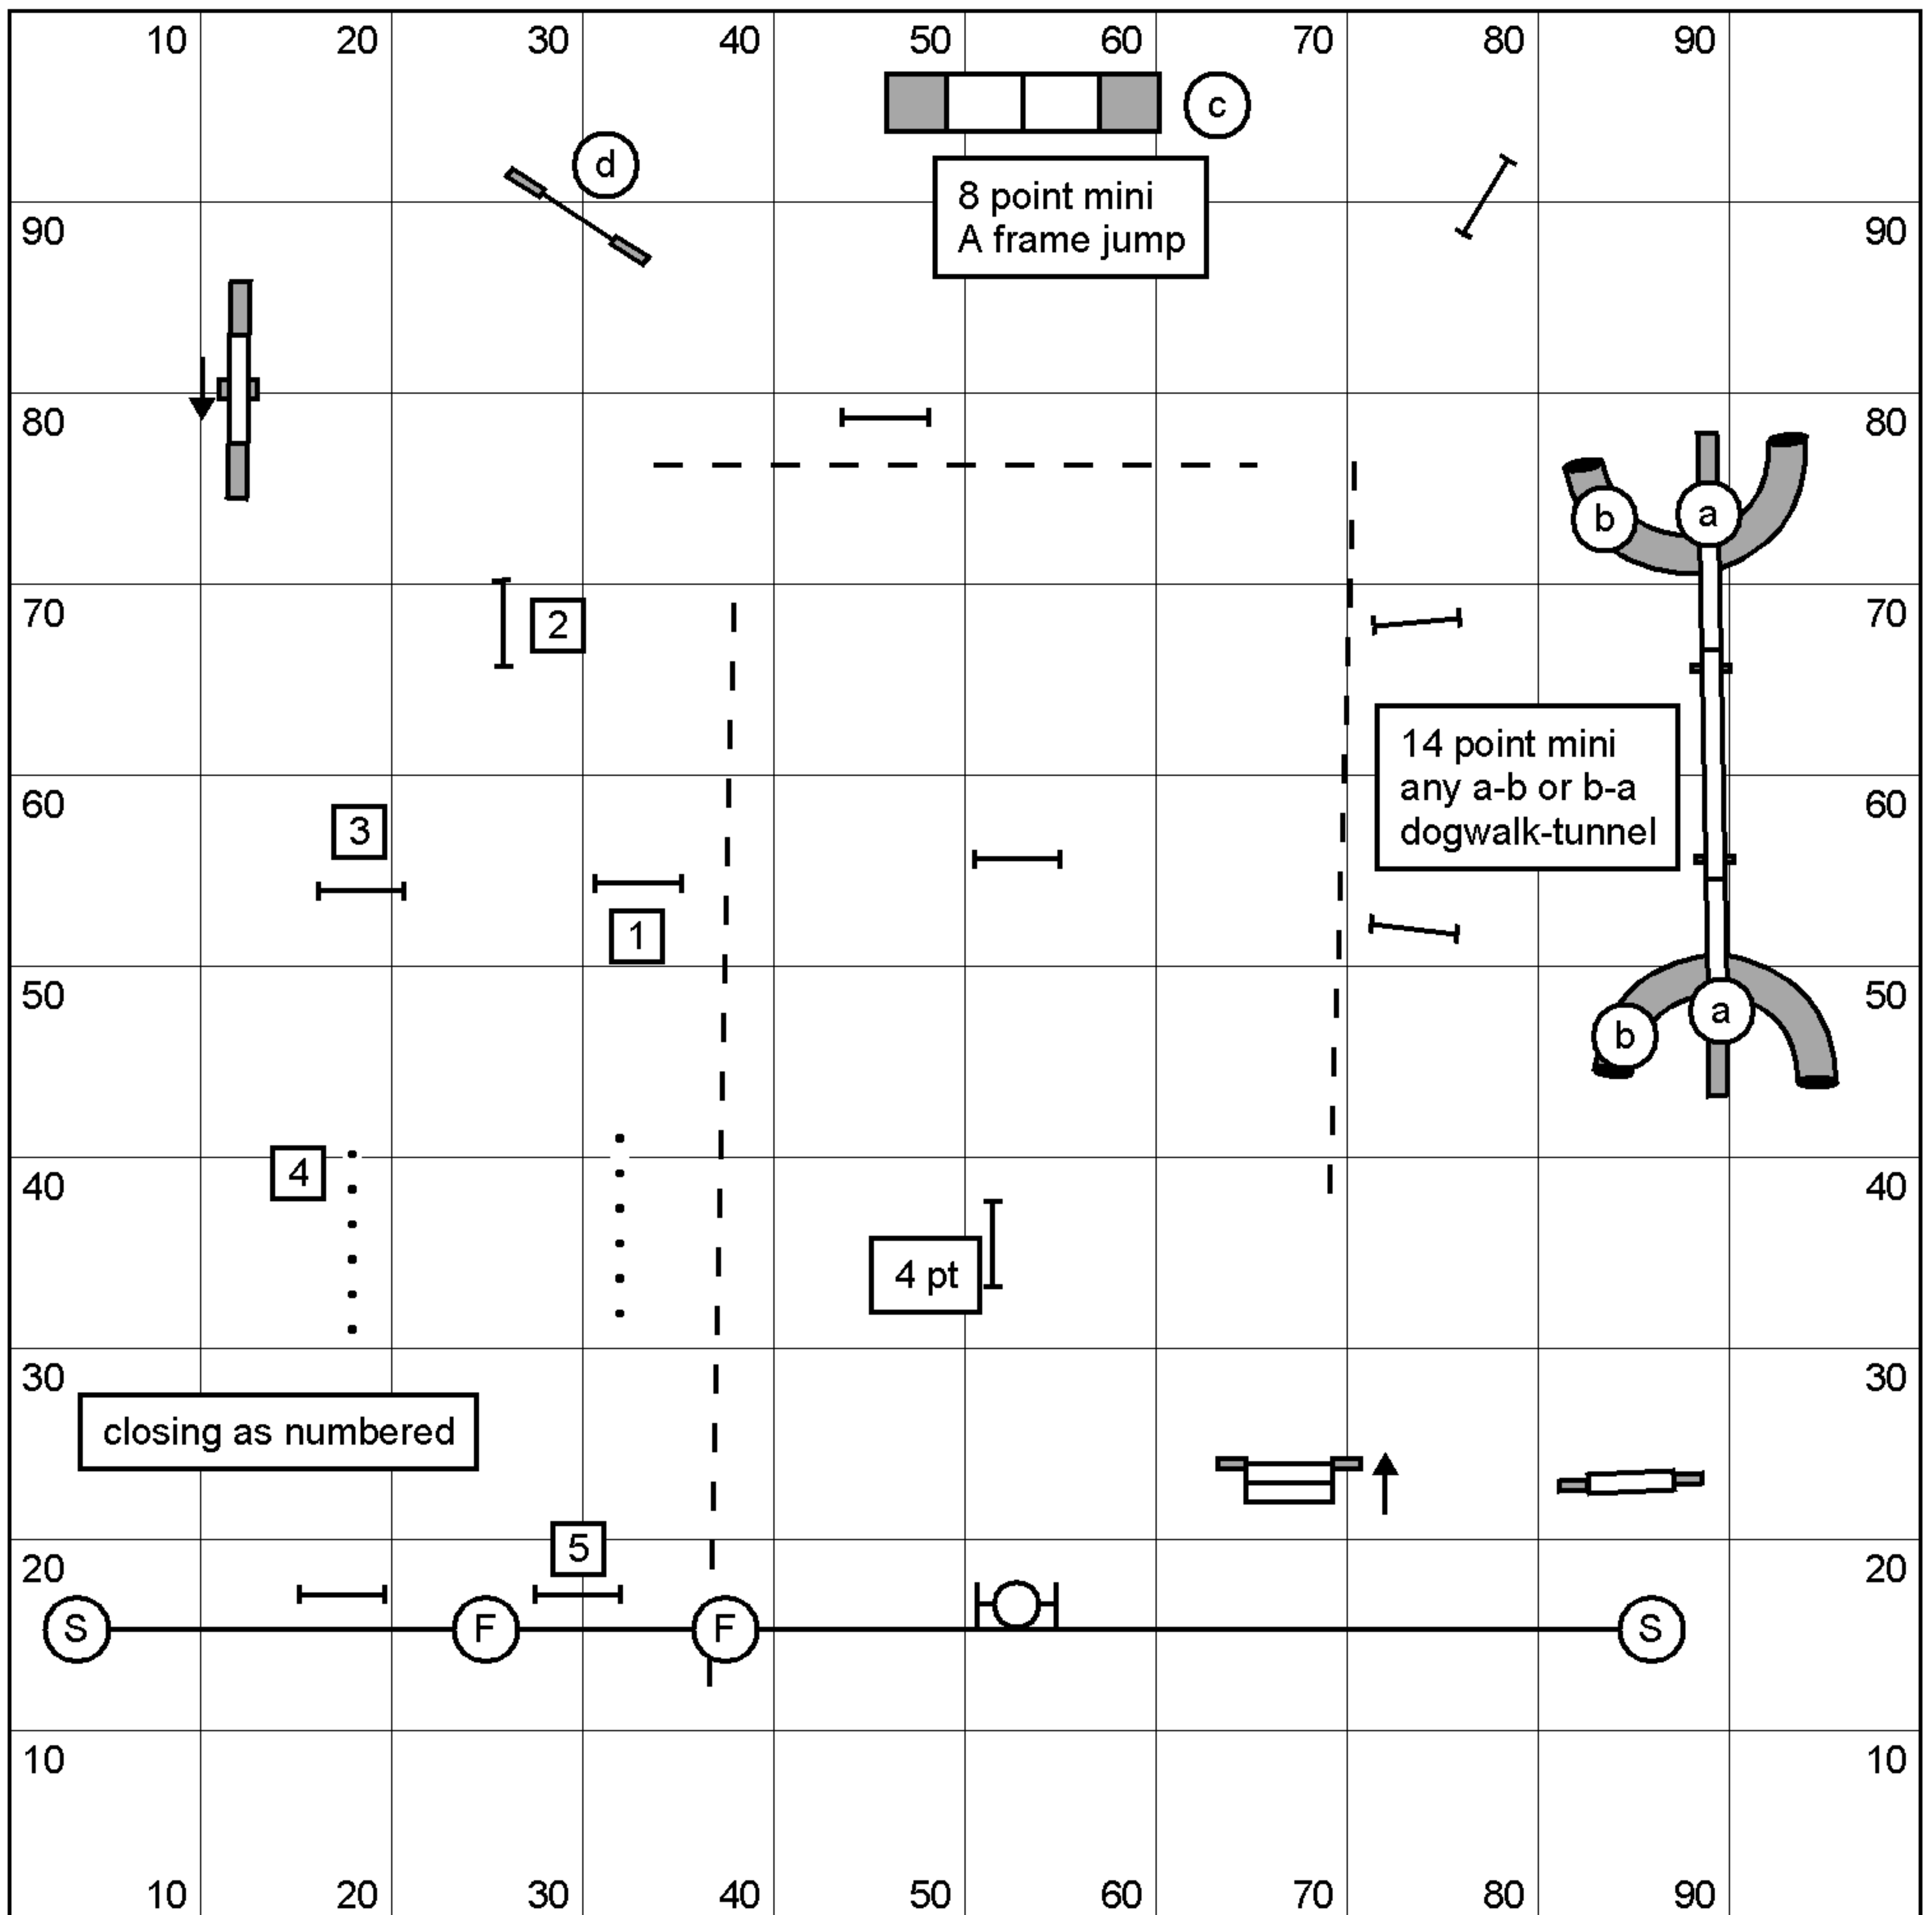

2010 AB/NWT Regionals · Saturday Gamblers

Designed by Rick Whiting

Judged by Barry Beckner

40 sec opening

Closing Open · 19 secs

Closing Mini · 21 secs

Open Vet · 23 secs

Mini Vet · 25 secs