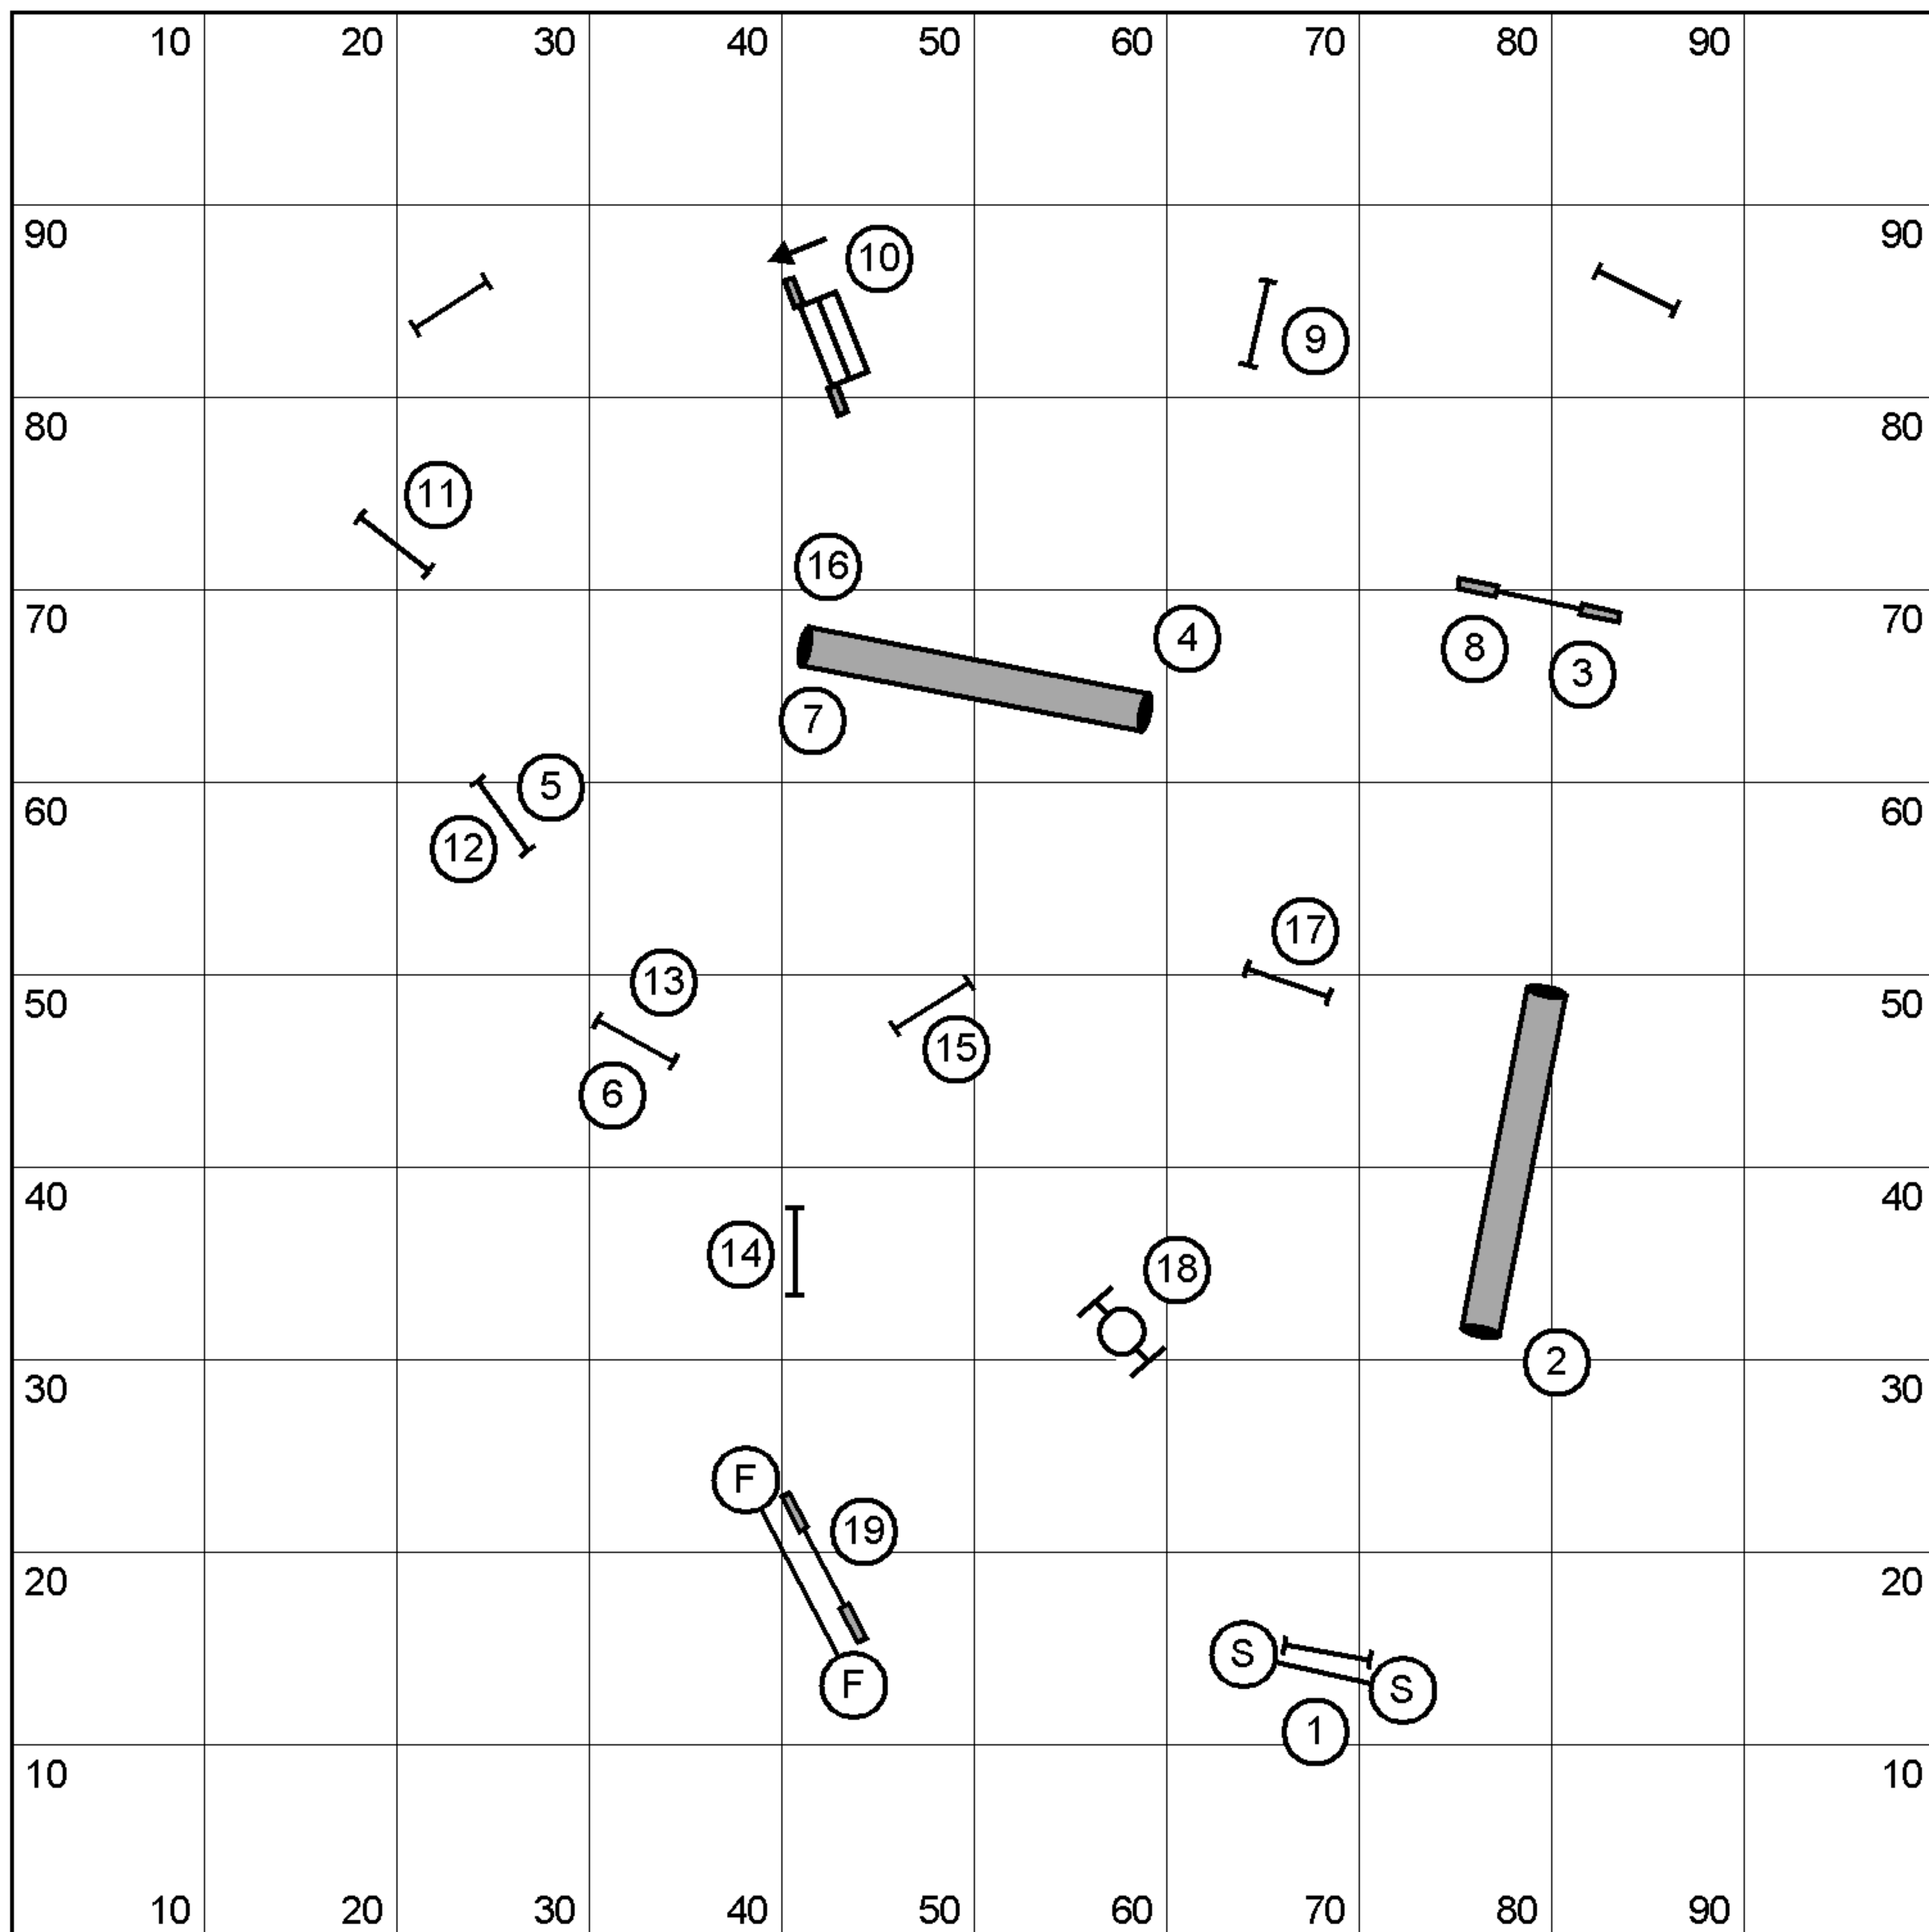

# 2010 AB/NWT Regionals · Saturday Standard

Designed by Arlene Lehman

Judged by France Jackson

218 Yards

Open @ 3.25 yps · 67 secs

Mini @ 3.05 yps · 71 secs

Open Vet · 80 secs

Mini Vet · 85 secs

# 2010 AB/NWT Regionals · Saturday Jumpers

Designed by Carolyn Dockrill

Judged by Patti Wilson

158 Yards

Open @ 4.1 yps · 39 secs

Mini @ 3.8 yps · 42 secs

Open Vet · 47 secs

Mini Vet · 50 secs

# 2010 AB/NWT Regionals · Saturday Gamblers

Designed by Rick Whiting

Judged by Barry Beckner

40 sec opening

Closing Open · 19 secs

Closing Mini · 21 secs

Open Vet · 23 secs

Mini Vet · 25 secs

# 2010 AB/NWT Regionals · Sunday Standard

Designed by Anic Vermette

Judged by Patti Wilson

215 Yards

Open @ 3.1 yps · 74 secs

Mini @ 2.9 yps · 69 secs

Open Vet · 83 secs

Mini Vet · 89 secs