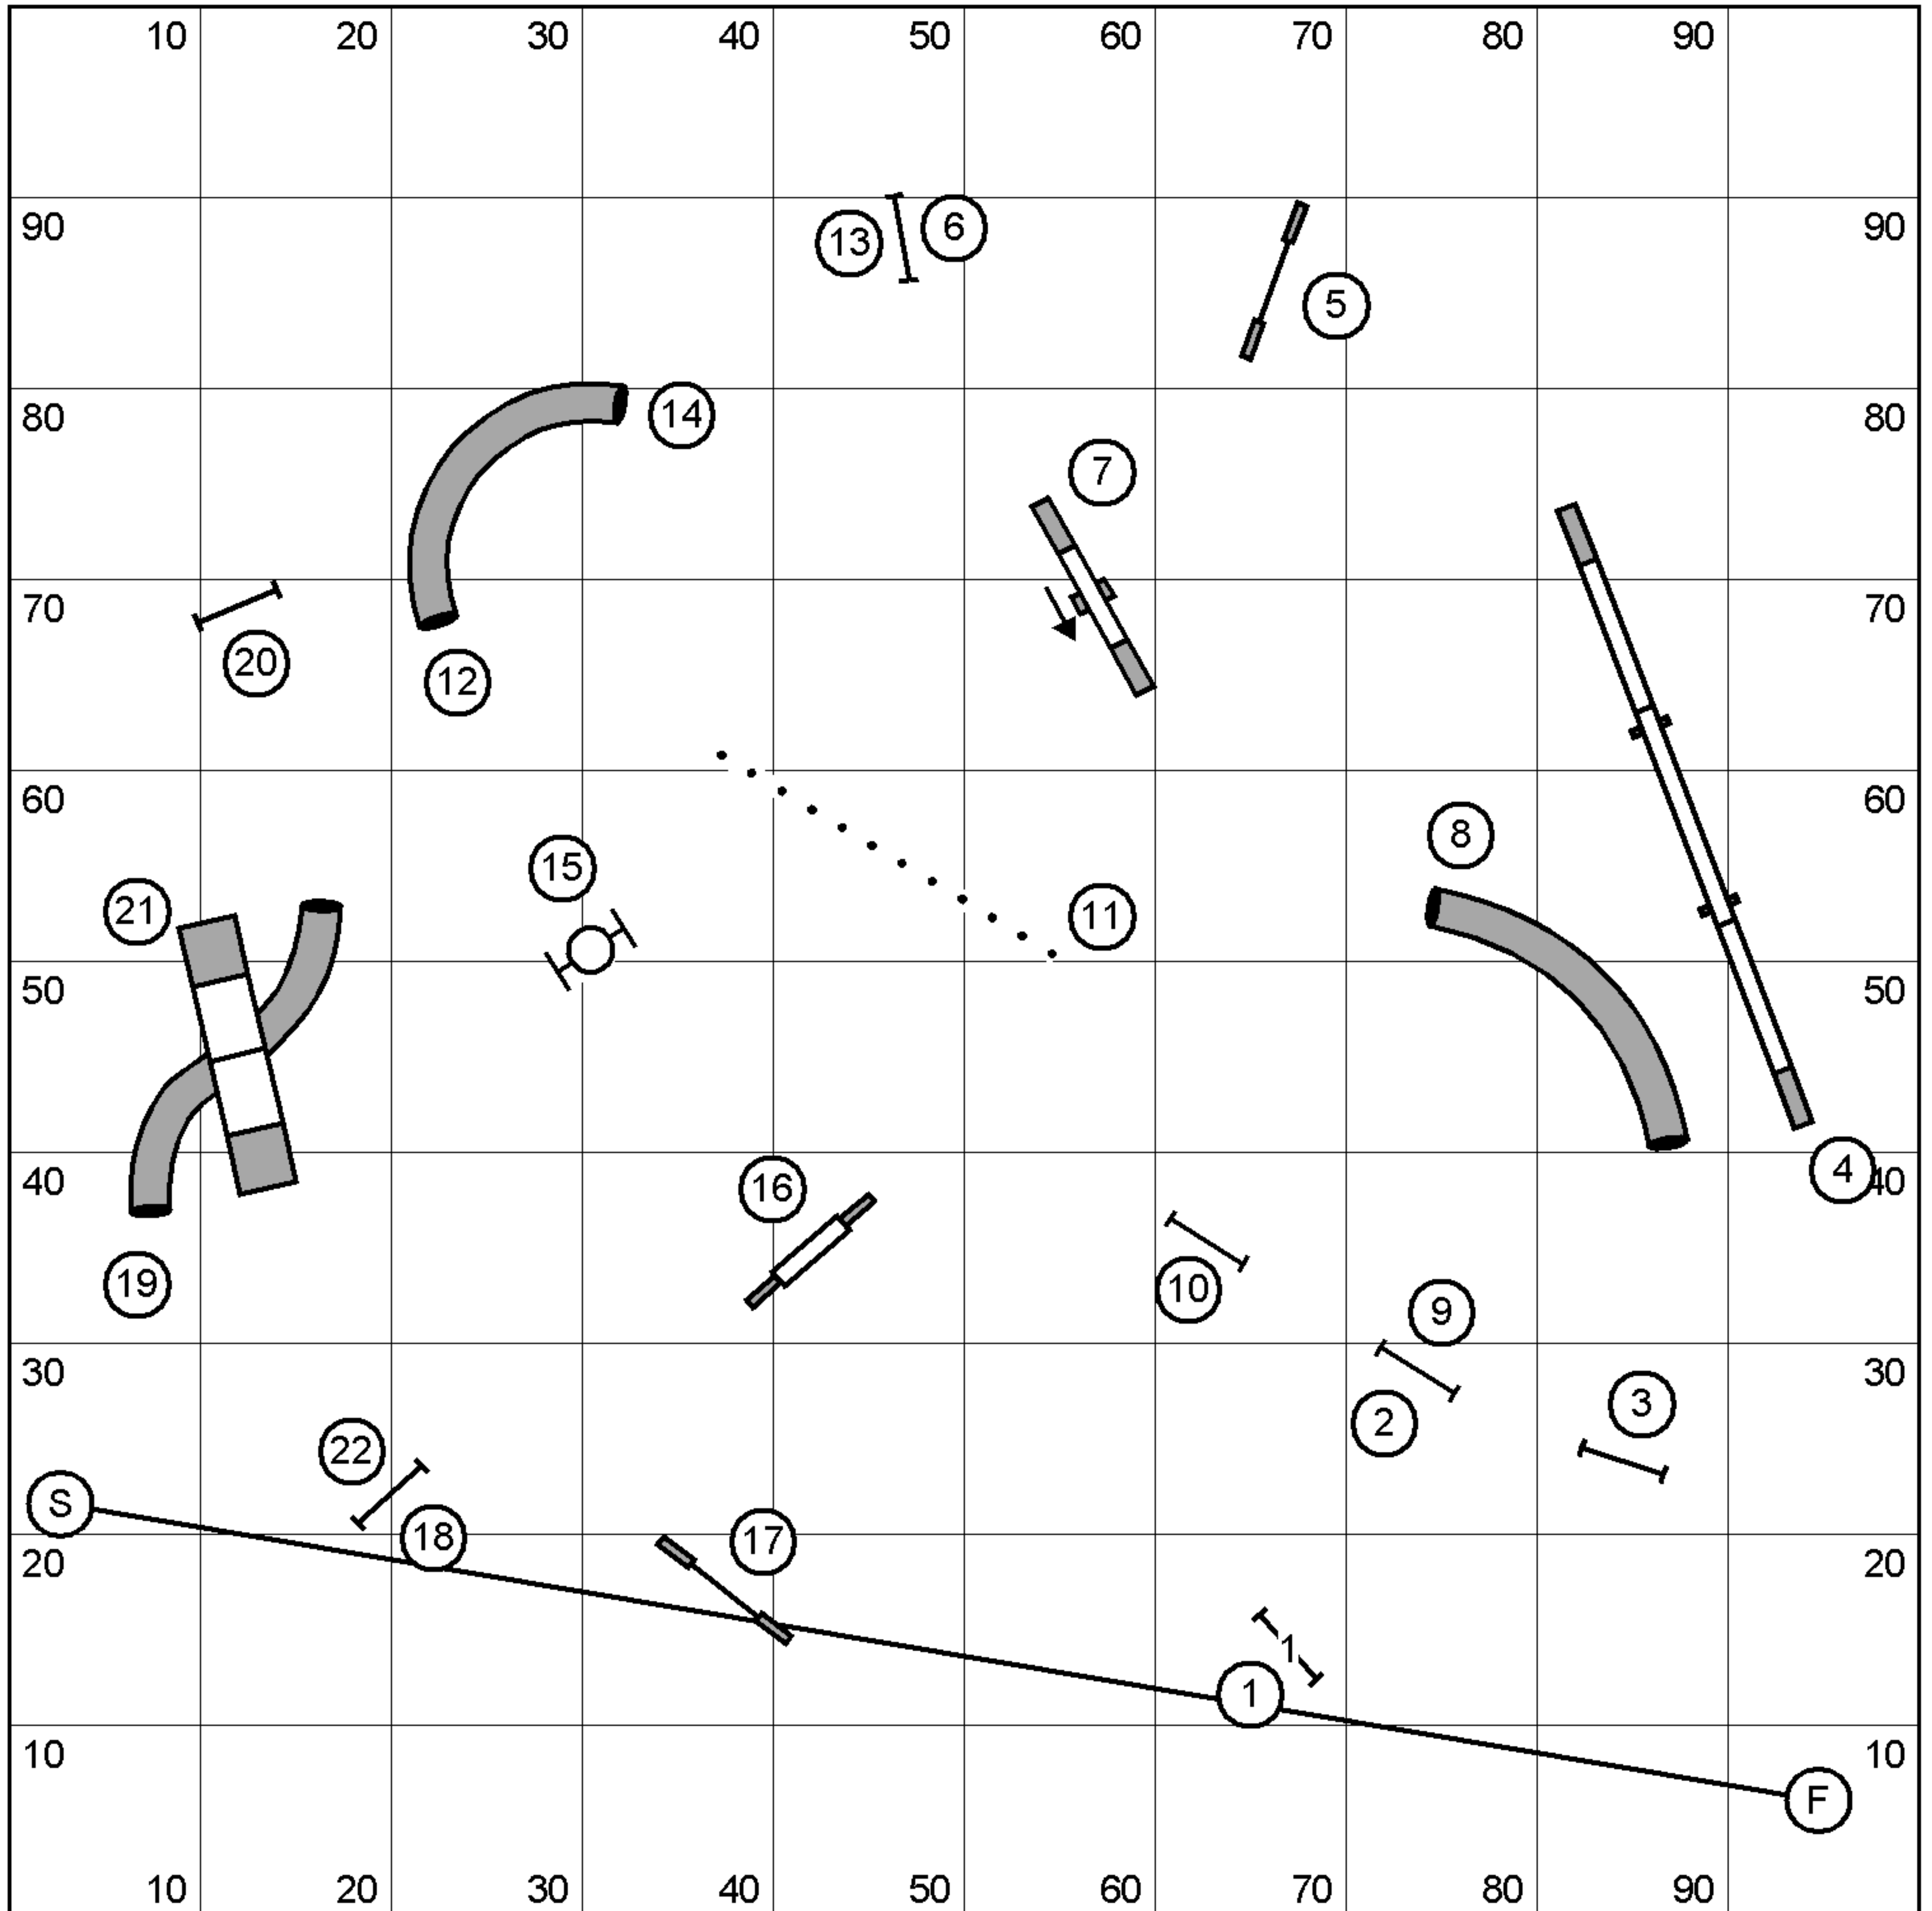

# 2010 AB/NWT Regionals · Saturday Standard

Designed by Arlene Lehman

Judged by France Jackson

218 Yards

Open @ 3.25 yps · 67 secs

Mini @ 3.05 yps · 71 secs

Open Vet · 80 secs

Mini Vet · 85 secs

# 2010 AB/NWT Regionals · Saturday Jumpers

Designed by Carolyn Dockrill

Judged by Patti Wilson

158 Yards

Open @ 4.1 yps · 39 secs

Mini @ 3.8 yps · 42 secs

Open Vet · 47 secs

Mini Vet · 50 secs

# 2010 AB/NWT Regionals · Saturday Gamblers

Designed by Rick Whiting

Judged by Barry Beckner

40 sec opening

Closing Open · 19 secs

Closing Mini · 21 secs

Open Vet · 23 secs

Mini Vet · 25 secs

# 2010 AB/NWT Regionals · Sunday Standard

Designed by Anic Vermette

Judged by Patti Wilson

215 Yards

Open @ 3.1 yps · 74 secs

Mini @ 2.9 yps · 69 secs

Open Vet · 83 secs

Mini Vet · 89 secs