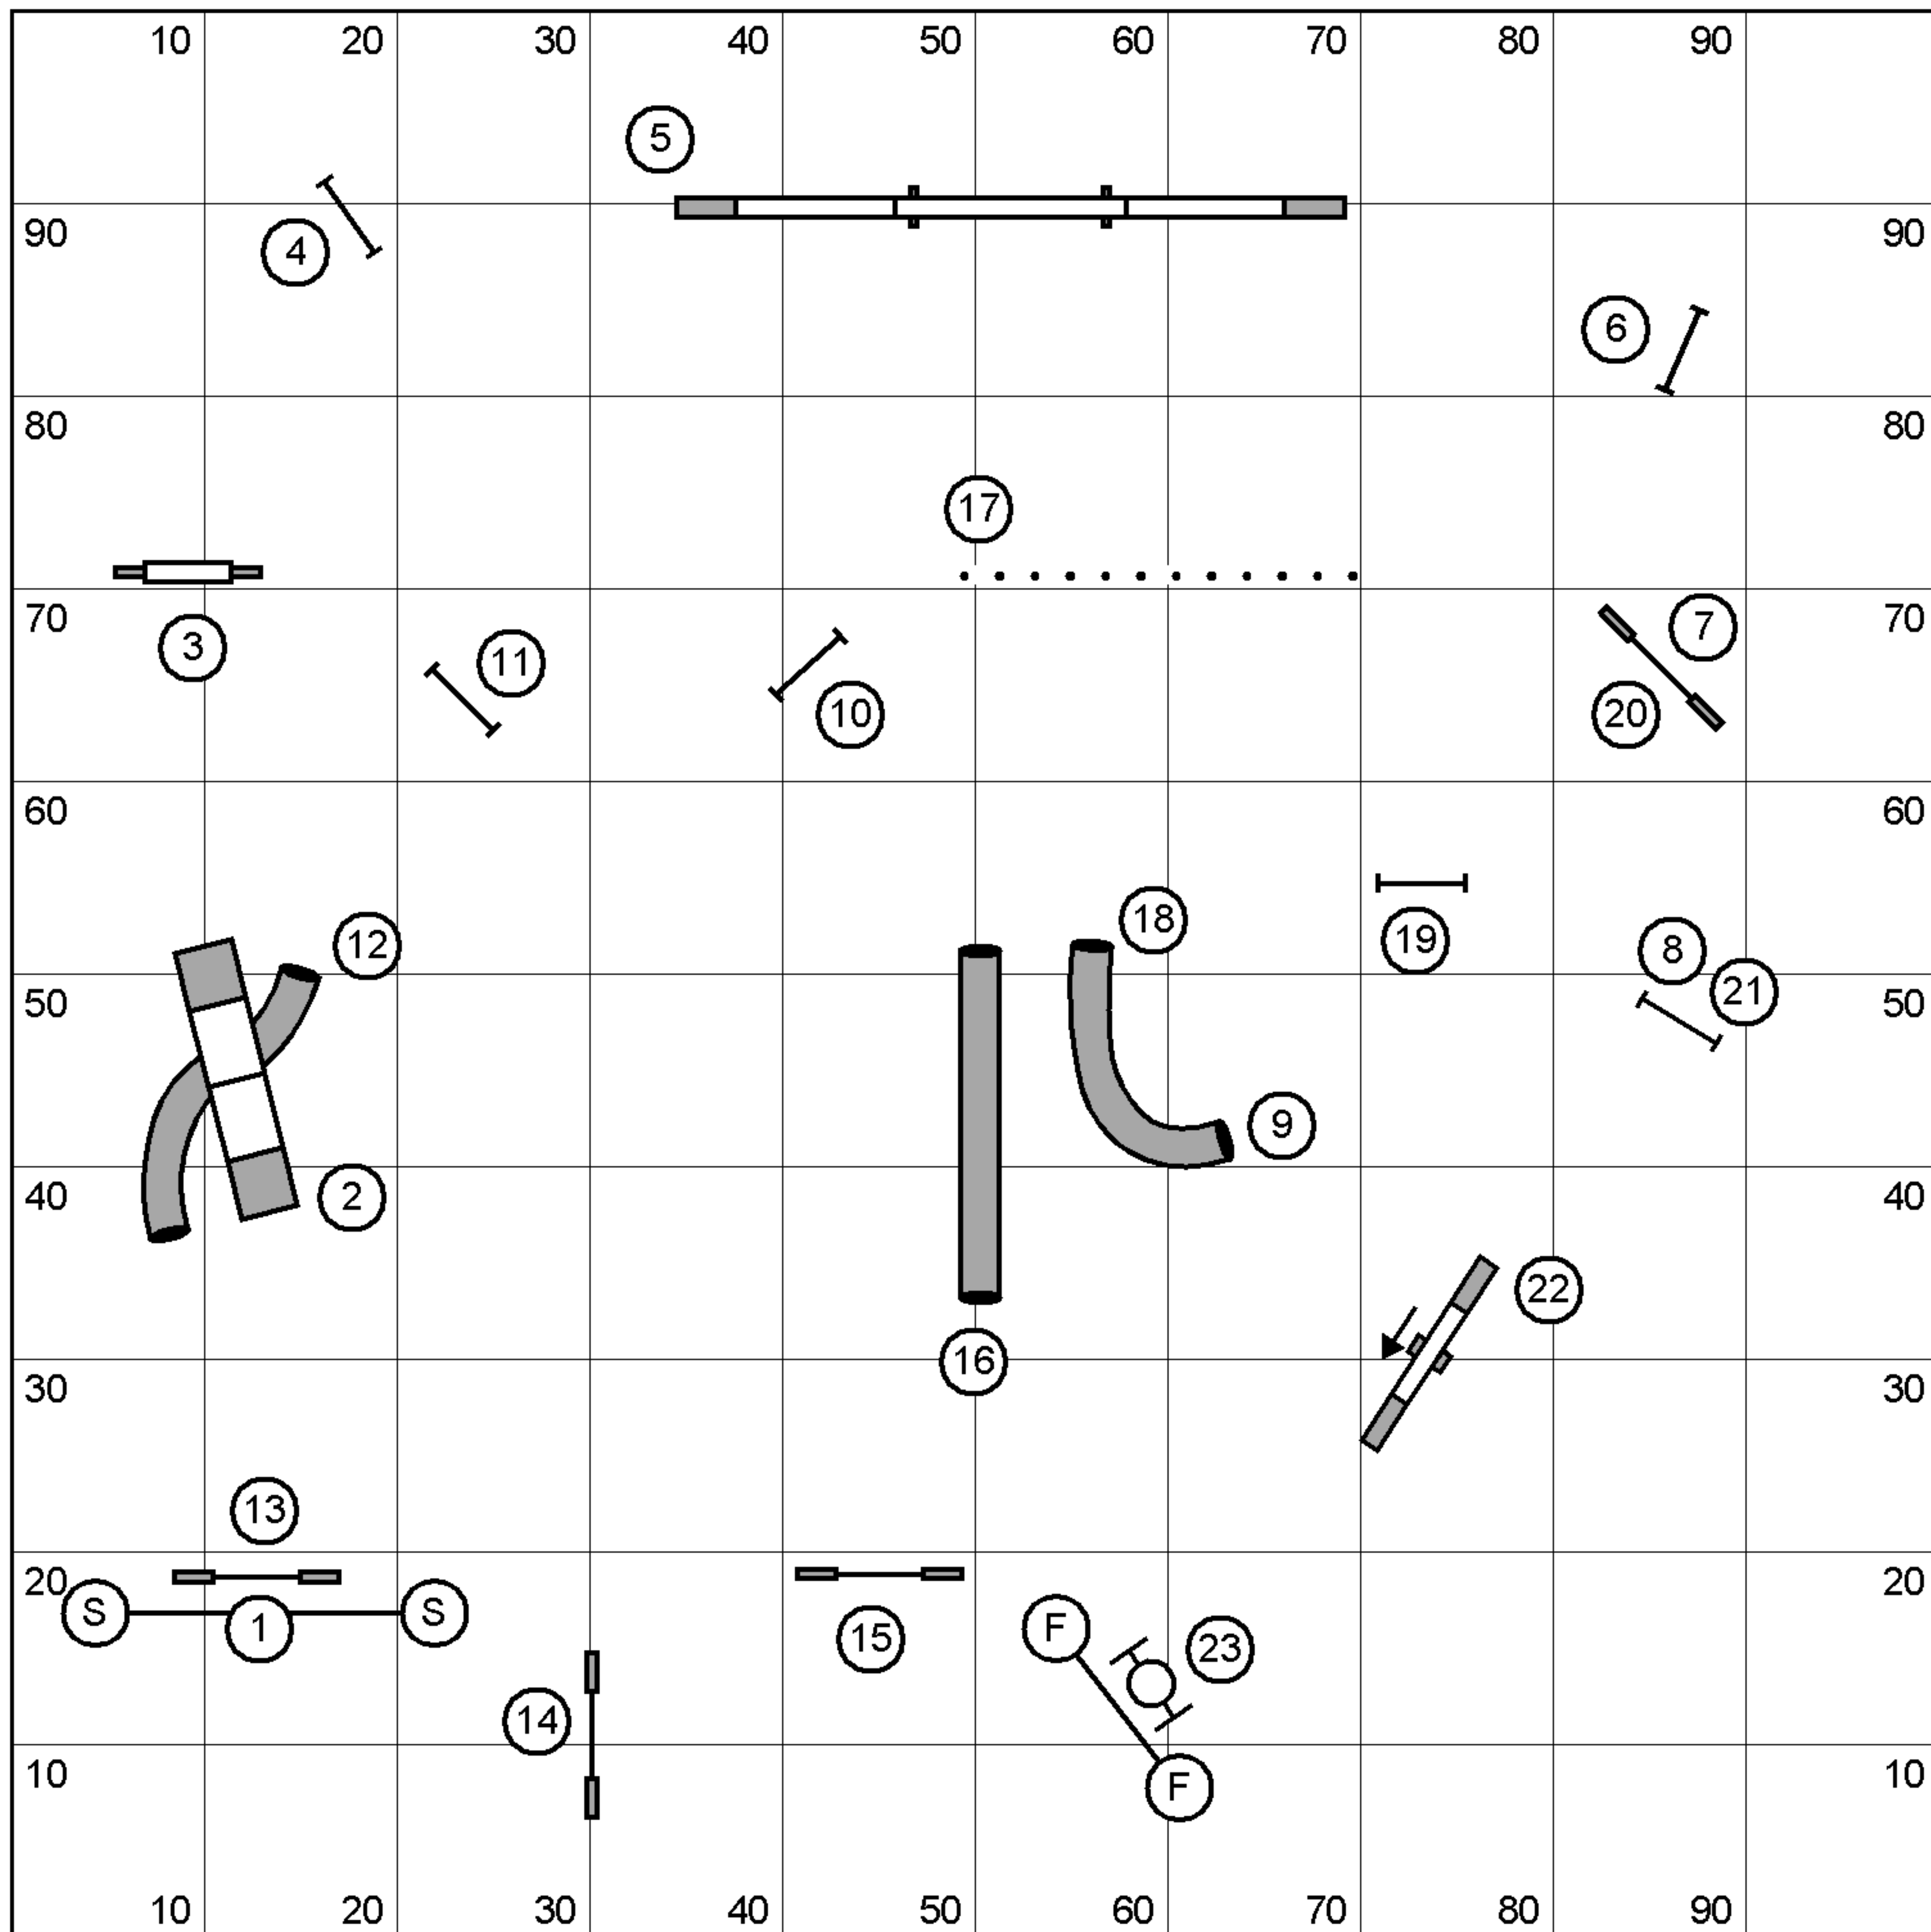

2010 AB/NWT Regionals · Sunday Standard

Designed by Anic Vermette

Judged by Patti Wilson

215 Yards

Open @ 3.1 yps · 74 secs

Mini @ 2.9 yps · 69 secs

Open Vet · 83 secs

Mini Vet · 89 secs