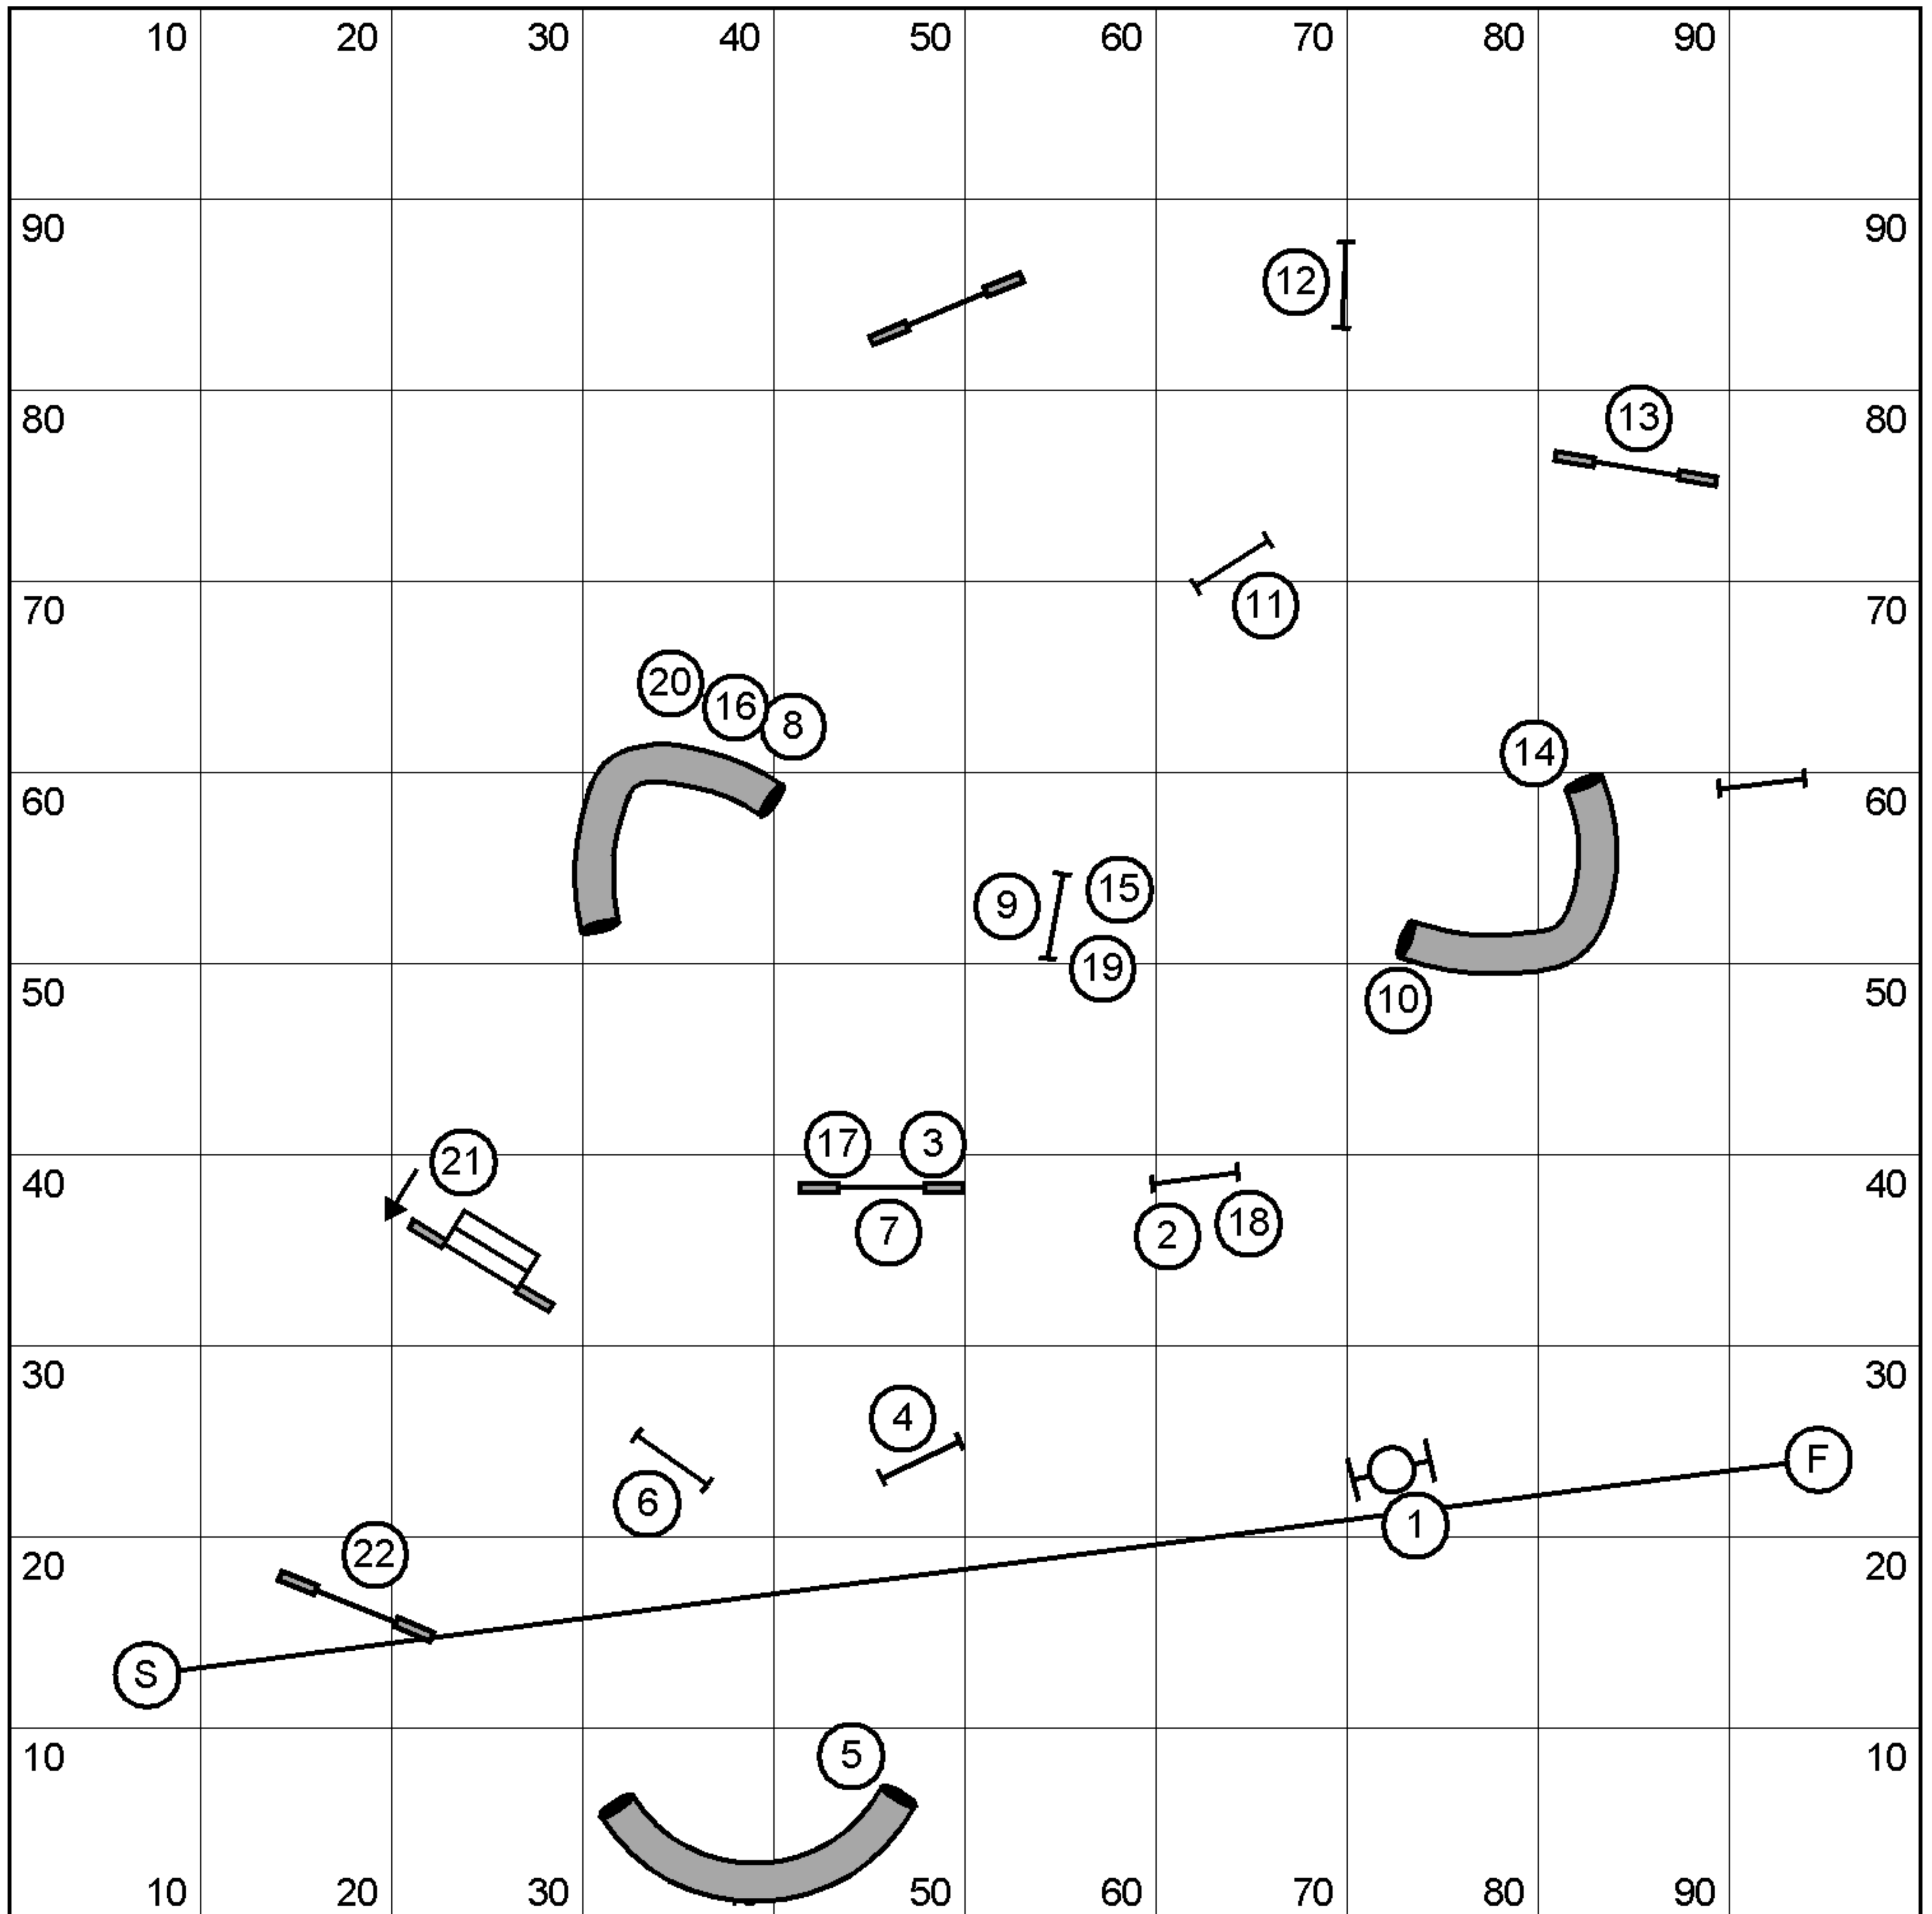

2010 AB/NWT Regionals · Sunday Jumpers

Designed by Cheryl Newman

Judged by Barry Beckner

191 Yards

Open @ 4.0 yps · 48 secs

Mini @ 3.7 yps · 52 secs

Open Vet · 58 secs

Mini Vet · 62 secs